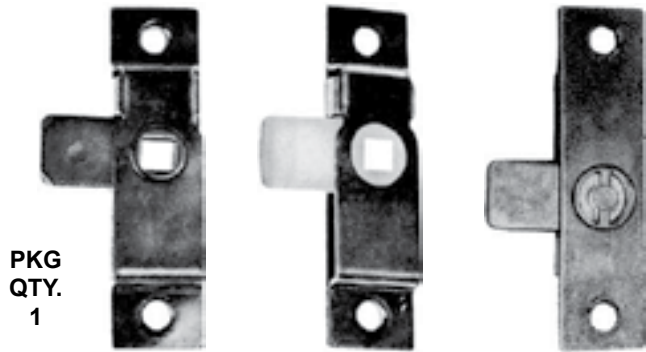

Bolt Latches / Compartment Locks / Strike

Inch

Verrous de boulon / Verrous de compartiment / Frappe

Pouce

BOLT LATCHES

PKG QTY. 1

- SPAENAUR No. 099-171**
"Universal" Type (All Steel)
- SPAENAUR No. 099-173**
Nylon Tongue
- SPAENAUR No. 099-172**
"Security" Type

Used with carriage key or fitted handle, taking a standard 5/16" square shaft. A striker plate is available.

Spigot Key

SPAENAUR No. 876-811

- A. Hole centres 2.62"
- B. Bolt height 0.7"
- C. Width 0.87"
- D. Location 1.5"
- E. Length 3.25"
- F. Hole size 0.25" dia.

"Universal" Latch - Not "handed", since bolt can rotate through 180° and turns completely through body of the latch.

Nylon Tongue - Identical to the "universal" latch, but with moulded nylon bolt.

"Security" Latch - Incorporates a brass, stamped bolt into the "universal" latch steel case, to give a blind, dust-proof centre boss that requires a special "spigot" key to operate, thus giving much greater security than the normal square follow-bush.

Large Size Bolt Latches

Heavily constructed latch in 11 gauge (2.9 mm) steel, with forged brass bolt and secured with four pillar rivets.

Both styles accept 5/16" shank.

- SPAENAUR No. 099-179** Large-Size Latch, LH
- SPAENAUR No. 099-180** Large-Size Latch, RH