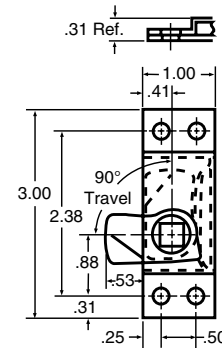

Bolt Latches / Compartment Locks / Strike

Inch

Verrous de boulon / Verrous de compartiment / Frappe

Pouce

BOLT LATCHES

PKG QTY. 1

- **SPAENAUR No. 099-171**
  "Universal" Type (All Steel)
- **SPAENAUR No. 099-173**
  Nylon Tongue
- **SPAENAUR No. 099-172**
  "Security" Type

Used with carriage key or fitted handle, taking a standard 5/16" square shaft. A striker plate is available.

SPAENAUR No. 876-811

- A. Hole centres 2.62"
- B. Bolt height 0.7"
- C. Width 0.87"
- D. Location 1.5"
- E. Length 3.25"
- F. Hole size 0.25" dia.

"Universal" Latch - Not "handed", since bolt can rotate through 180° and turns completely through body of the latch.

Nylon Tongue - Identical to the "universal" latch, but with moulded nylon bolt.

"Security" Latch - Incorporates a brass, stamped bolt into the "universal" latch steel case, to give a blind, dust-proof centre boss that requires a special "spigot" key to operate, thus giving much greater security than the normal square follow-bush.

Large Size Bolt Latches

Heavily constructed latch in 11 gauge (2.9 mm) steel, with forged brass bolt and secured with four pillar rivets.

Both styles accept 5/16" shank.

- **SPAENAUR No. 099-179** Large-Size Latch, LH
- **SPAENAUR No. 099-180** Large-Size Latch, RH

Large-Size Latches

- A. Hole centres 4.25"
- B. Bolt height 1.0"
- C. Width 1.1"
- D. Location 1.87"
- E. Length 5.0"
- F. Hole size 0.2"
- G. Height 0.625"

PKG QTY. 1

COMPARTMENT LOCK SPAENAUR No. D-3227

(Mfr. #5605)
LEFT HAND

Accepts 5/16" sq. shank.

(Right Hand - Special Order)

Use on small doors, access panels, motor compartments, oil can compartments, and tool boxes. Attached by screws or rivets.

Weight 2 oz. each

PKG QTY. 1

SPAENAUR No. 099-156 Malleable Iron Strike

Dimensions

- 2-1/2" length of plate
- 3/4" width of plate
- 5/32" thickness of plate
- 15/16" width of catch
- 9/16" thickness of heel of catch