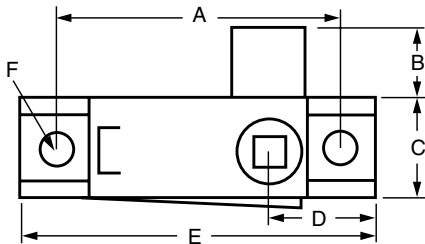

Used with carriage key or fitted handle, taking a standard 5/16" square shaft. A striker plate is available.

Spigot Key

SPAENAUR No. 876-811

- A. Hole centres 2.62"
- B. Bolt height 0.7"
- C. Width 0.87"
- D. Location 1.5"
- E. Length 3.25"
- F. Hole size 0.25" dia.

"Universal" Latch - Not "handed", since bolt can rotate through 180° and turns completely through body of the latch.

Nylon Tongue - Identical to the "universal" latch, but with moulded nylon bolt.

"Security" Latch - Incorporates a brass, stamped bolt into the "universal" latch steel case, to give a blind, dust-proof centre boss that requires a special "spigot" key to operate, thus giving much greater security than the normal square follow-bush.

Large Size Bolt Latches

Heavily constructed latch in 11 gauge (2.9 mm) steel, with forged brass bolt and secured with four pillar rivets.

Both styles accept 5/16" shank.

- SPAENAUR No. 099-179** Large-Size Latch, LH
- SPAENAUR No. 099-180** Large-Size Latch, RH

Large-Size Latches

- A. Hole centres 4.25"
- B. Bolt height 1.0"
- C. Width 1.1"
- D. Location 1.87"
- E. Length 5.0"
- F. Hole size 0.2"
- G. Height 0.625"

PKG QTY. 1

COMPARTMENT LOCK SPAENAUR No. D-3227