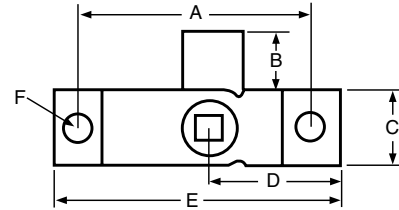

Used with carriage key or fitted handle, taking a standard 5/16" square shaft. A striker plate is available.

Spigot Key

SPAENAUR No. 876-811

- A. Hole centres 2.62"
- B. Bolt height 0.7"
- C. Width 0.87"
- D. Location 1.5"
- E. Length 3.25"
- F. Hole size 0.25" dia.

"Universal" Latch - Not "handed", since bolt can rotate through 180° and turns completely through body of the latch.

Nylon Tongue - Identical to the "universal" latch, but with moulded nylon bolt.

"Security" Latch - Incorporates a brass, stamped bolt into the "universal" latch steel case, to give a blind, dust-proof centre boss that requires a special "spigot" key to operate, thus giving much greater security than the normal square follow-bush.

Large Size Bolt Latches

Heavily constructed latch in 11 gauge (2.9 mm) steel, with forged brass bolt and secured with four pillar rivets.

Both styles accept 5/16" shank.

- SPAENAUR No. 099-179** Large-Size Latch, LH
- SPAENAUR No. 099-180** Large-Size Latch, RH

Large-Size Latches

- A. Hole centres 4.25"
- B. Bolt height 1.0"
- C. Width 1.1"
- D. Location 1.87"
- E. Length 5.0"
- F. Hole size 0.2"
- G. Height 0.625"

PKG QTY. 1

COMPARTMENT LOCK SPAENAUR No. D-3227