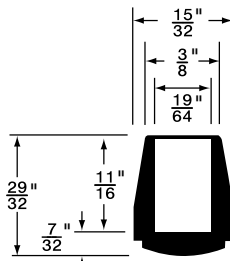

Rubber Tips / Tubing Caps

Bouts en caoutchouc / bouchons de tubage

Inch

Pouce

RUBBER TIPS

Contact Sales Desk For Package Quantities

SBR Compound - Black
65 DUROMETER
Unless otherwise noted

315-306

▲ Also 315-027 I.D. 31/64" /O.D. 5/8" Top, 11/16" Base /O/A Ht. 25/32"

CRUTCH-TYPE TIPS Durometer 60

SPAENAUR No.	SIZE No.	A	B	C
RB-203	15	3/8"	3/4"	1-3/16"
RB-205	17	5/8"	1-1/8"	1-3/8"
RB-206	18	3/4"	1-1/4"	1-3/8"
RB-207	19	7/8"	1-5/16"	1-7/16"
315-G63-1T	20	1"	1-7/16"	1-7/16"
*315-079	20	1"	1-7/16"	1-7/16"
*RB-294	21	1-1/8"	1-11/16"	1-13/16"
RB-340	22	1-1/4"	1-11/16"	1-1/2"

Colour: Black (*White)

PKG QTY. 25

TUBING CAP (Black Polyethylene)

PKG QTY. 50

SPAENAUR No.	A	B	C
RB-347	7/8"	15/16"	25/32"
315-036	1"	1-3/16"	13/16"
315-051	1-1/8"	1-9/32"	25/32"

J