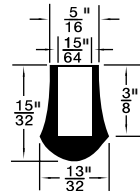

Rubber Tips / Tubing Caps

Bouts en caoutchouc / bouchons de tubage

Inch

Pouce

RUBBER TIPS

Contact Sales Desk For Package Quantities

SBR Compound - Black
65 DUROMETER
Unless otherwise noted

RB-193

▲ Also 315-027 I.D. 31/64" /O.D. 5/8" Top, 11/16" Base /O/A Ht. 25/32"

CRUTCH-TYPE TIPS Durometer 60

SPAENAUR No.	SIZE No.	A	B	C
RB-203	15	3/8"	3/4"	1-3/16"
RB-205	17	5/8"	1-1/8"	1-3/8"
RB-206	18	3/4"	1-1/4"	1-3/8"
RB-207	19	7/8"	1-5/16"	1-7/16"
315-G63-1T	20	1"	1-7/16"	1-7/16"
*315-079	20	1"	1-7/16"	1-7/16"
*RB-294	21	1-1/8"	1-11/16"	1-13/16"
RB-340	22	1-1/4"	1-11/16"	1-1/2"

Colour: Black (*White)

PKG QTY. 25

TUBING CAP (Black Polyethylene)

PKG QTY. 50

SPAENAUR No.	A	B	C
RB-347	7/8"	15/16"	25/32"
315-036	1"	1-3/16"	13/16"
315-051	1-1/8"	1-9/32"	25/32"

J