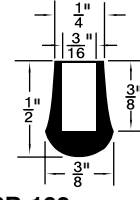

# Rubber Tips / Tubing Caps

Bouts en caoutchouc / bouchons de tubage

Inch

Pouce

## RUBBER TIPS

Contact Sales Desk For Package Quantities

SBR Compound - Black  
65 DUROMETER  
Unless otherwise noted

RB-191

315-297

315-251

315-G13-1T

315-294

▲ Also 315-027 I.D. 31/64" /O.D. 5/8" Top, 11/16" Base /O/A Ht. 25/32"

### CRUTCH-TYPE TIPS Durometer 60

SPAENAUR No.	SIZE No.	A	B	C
RB-203	15	3/8"	3/4"	1-3/16"
RB-205	17	5/8"	1-1/8"	1-3/8"
RB-206	18	3/4"	1-1/4"	1-3/8"
RB-207	19	7/8"	1-5/16"	1-7/16"
315-G63-1T	20	1"	1-7/16"	1-7/16"
*315-079	20	1"	1-7/16"	1-7/16"
*RB-294	21	1-1/8"	1-11/16"	1-13/16"
RB-340	22	1-1/4"	1-11/16"	1-1/2"