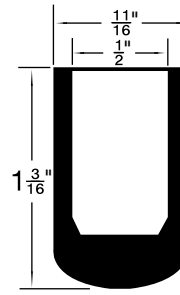

▲315-H86-1X
Neoprene Duro 60

▲ Also 315-027 I.D. 31/64" /O.D. 5/8" Top, 11/16" Base /O/A Ht. 25/32"