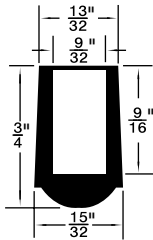

Rubber Tips / Tubing Caps

Bouts en caoutchouc / bouchons de tubage

Inch

Pouce

RUBBER TIPS

Contact Sales Desk For Package Quantities

SBR Compound - Black
65 DUROMETER
Unless otherwise noted

RB-194

▲ Also 315-027 I.D. 31/64" /O.D. 5/8" Top, 11/16" Base /O/A Ht. 25/32"

CRUTCH-TYPE TIPS Durometer 60

SPAENAUR No.	SIZE No.	A	B	C
RB-203	15	3/8"	3/4"	1-3/16"
RB-205	17	5/8"	1-1/8"	1-3/8"
RB-206	18	3/4"	1-1/4"	1-3/8"
RB-207	19	7/8"	1-5/16"	1-7/16"
315-G63-1T	20	1"	1-7/16"	1-7/16"
*315-079	20	1"	1-7/16"	1-7/16"
*RB-294	21	1-1/8"	1-11/16"	1-13/16"
RB-340	22	1-1/4"	1-11/16"	1-1/2"

Colour: Black (*White)

PKG QTY. 25

TUBING CAP (Black Polyethylene)

PKG QTY. 50

SPAENAUR No.	A	B	C
RB-347	7/8"	15/16"	25/32"
315-036	1"	1-3/16"	13/16"
315-051	1-1/8"	1-9/32"	25/32"

J