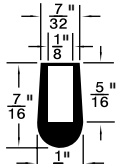

# Rubber Tips / Tubing Caps

Bouts en caoutchouc / bouchons de tubage

Inch

Pouce

## RUBBER TIPS

Contact Sales Desk For Package Quantities

SBR Compound - Black  
65 DUROMETER  
Unless otherwise noted

RB-191

315-297

315-251

315-G13-1T

315-294

▲ Also 315-027 I.D. 31/64" /O.D. 5/8" Top, 11/16" Base /O/A Ht. 25/32"

### CRUTCH-TYPE TIPS Durometer 60

SPAENAUR No.	SIZE No.	A	B	C
RB-203	15	3/8"	3/4"	1-3/16"
RB-205	17	5/8"	1-1/8"	1-3/8"
RB-206	18	3/4"	1-1/4"	1-3/8"
RB-207	19	7/8"	1-5/16"	1-7/16"
315-G63-1T	20	1"	1-7/16"	1-7/16"
*315-079	20	1"	1-7/16"	1-7/16"
*RB-294	21	1-1/8"	1-11/16"	1-13/16"
RB-340	22	1-1/4"	1-11/16"	1-1/2"