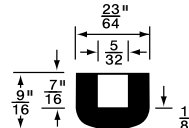

## RUBBER TIPS

Contact Sales Desk For Package Quantities

SBR Compound - Black  
65 DUROMETER  
Unless otherwise noted

RB-191

315-297

315-251

315-G13-1T

315-294

▲ Also 315-027 I.D. 31/64" /O.D. 5/8" Top, 11/16" Base /O/A Ht. 25/32"

### CRUTCH-TYPE TIPS Durometer 60

SPAENAUR No.	SIZE No.	A	B	C
RB-203	15	3/8"	3/4"	1-3/16"
RB-205	17	5/8"	1-1/8"	1-3/8"
RB-206	18	3/4"	1-1/4"	1-3/8"
RB-207	19	7/8"	1-5/16"	1-7/16"
315-G63-1T	20	1"	1-7/16"	1-7/16"
*315-079	20	1"	1-7/16"	1-7/16"
*RB-294	21	1-1/8"	1-11/16"	1-13/16"
RB-340	22	1-1/4"	1-11/16"	1-1/2"