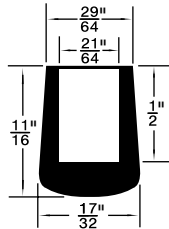

Rubber Tips / Tubing Caps

Bouts en caoutchouc / bouchons de tubage

Inch

Pouce

RUBBER TIPS

Contact Sales Desk For Package Quantities

SBR Compound - Black
65 DUROMETER
Unless otherwise noted

RB-195

▲ Also 315-027 I.D. 31/64" /O.D. 5/8" Top, 11/16" Base /O/A Ht. 25/32"

CRUTCH-TYPE TIPS Durometer 60

SPAENAUR No.	SIZE No.	A	B	C
RB-203	15	3/8"	3/4"	1-3/16"
RB-205	17	5/8"	1-1/8"	1-3/8"
RB-206	18	3/4"	1-1/4"	1-3/8"
RB-207	19	7/8"	1-5/16"	1-7/16"
315-G63-1T	20	1"	1-7/16"	1-7/16"
*315-079	20	1"	1-7/16"	1-7/16"
*RB-294	21	1-1/8"	1-11/16"	1-13/16"
RB-340	22	1-1/4"	1-11/16"	1-1/2"

Colour: Black (*White)

PKG QTY. 25

TUBING CAP (Black Polyethylene)

PKG QTY. 50

SPAENAUR No.	A	B	C
RB-347	7/8"	15/16"	25/32"
315-036	1"	1-3/16"	13/16"
315-051	1-1/8"	1-9/32"	25/32"

J