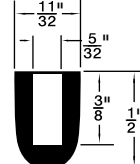

# Rubber Tips / Tubing Caps

Bouts en caoutchouc / bouchons de tubage

Inch

Pouce

## RUBBER TIPS

Contact Sales Desk For Package Quantities

SBR Compound - Black  
65 DUROMETER  
Unless otherwise noted

RB-191

315-297

315-251

315-G13-1T

315-294

▲ Also 315-027 I.D. 31/64" /O.D. 5/8" Top, 11/16" Base /O/A Ht. 25/32"

### CRUTCH-TYPE TIPS Durometer 60

SPAENAUR No.	SIZE No.	A	B	C
RB-203	15	3/8"	3/4"	1-3/16"
RB-205	17	5/8"	1-1/8"	1-3/8"
RB-206	18	3/4"	1-1/4"	1-3/8"
RB-207	19	7/8"	1-5/16"	1-7/16"
315-G63-1T	20	1"	1-7/16"	1-7/16"
*315-079	20	1"	1-7/16"	1-7/16"
*RB-294	21	1-1/8"	1-11/16"	1-13/16"
RB-340	22	1-1/4"	1-11/16"	1-1/2"