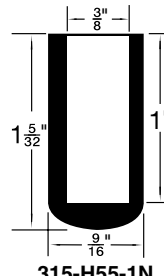

315-H55-1N
Neoprene
Duro 60