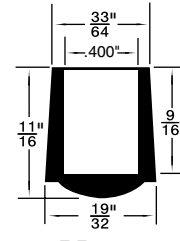

Rubber Tips / Tubing Caps

Bouts en caoutchouc / bouchons de tubage

Inch

Pouce

RUBBER TIPS

Contact Sales Desk For Package Quantities

SBR Compound - Black
65 DUROMETER
Unless otherwise noted

RB-197

▲ Also 315-027 I.D. 31/64" /O.D. 5/8" Top, 11/16" Base /O/A Ht. 25/32"

CRUTCH-TYPE TIPS Durometer 60

SPAENAUR No.	SIZE No.	A	B	C
RB-203	15	3/8"	3/4"	1-3/16"
RB-205	17	5/8"	1-1/8"	1-3/8"
RB-206	18	3/4"	1-1/4"	1-3/8"
RB-207	19	7/8"	1-5/16"	1-7/16"
315-G63-1T	20	1"	1-7/16"	1-7/16"
*315-079	20	1"	1-7/16"	1-7/16"
*RB-294	21	1-1/8"	1-11/16"	1-13/16"
RB-340	22	1-1/4"	1-11/16"	1-1/2"

Colour: Black (*White)

PKG QTY. 25

TUBING CAP (Black Polyethylene)

PKG QTY. 50

SPAENAUR No.	A	B	C
RB-347	7/8"	15/16"	25/32"
315-036	1"	1-3/16"	13/16"
315-051	1-1/8"	1-9/32"	25/32"

J