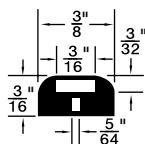

Inch

Rubber Bumpers - General Purpose

Pouce

Butoirs de caoutchouc – tout usage

Material: SBR, or as noted.

Hardness: 60 to 70 Durometer.

Colour: Black, unless otherwise shown.

RECESS TYPE —No Insert

Contact Sales Desk For Package Quantities

RB-61