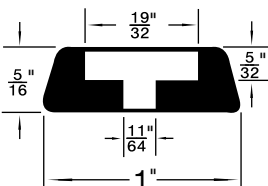

315-171

POLYPLASTOMER

Brown Colour

Duro 75

Type 2