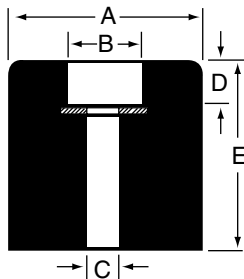

Pare-chocs à vis encastrés

Pouce

Material: SBR

Hardness: 60 Durometer ±5. **Colour:** Black, unless otherwise shown.

RECESS TYPE — WITH STEEL WASHER INSERT

Listed by 1) Outside Dia.
2) Height.

**STYLE A
Flat Top**

SPAENAUR No.	A O.D.	B Recess Dia.	C Bore Dia.	D Recess Depth	E O/A Height
315-G52-2K	1/2"	5/16"	5/32"	3/16"	3/8"
315-007	17/32"	1/4"	1/8"	5/32"	9/32"
315-038	5/8"	9/32"	5/32"	1/8"	9/32"
*315-H31-1N	5/8"	9/32"	5/32"	1/4"	13/32"
315-H23-1M	5/8"	9/32"	5/32"	1/4"	13/32"
RB-183	21/32"	5/16"	5/32"	1/4"	1/2"
*RB-306	21/32"	5/16"	5/32"	1/4"	1/2"
315-H96-1W	23/32"	1/4"	1/8"	7/32"	7/16"
315-009	23/32"	5/16"	3/16"	3/16"	13/32"
315-H35-1M	3/4"	5/16"	5/32"	1/4"	13/32"
RB-187	3/4"	3/8"	5/32"	1/4"	1"
315-G50-1N	3/4"	3/8"	3/16"	1/4"	9/16"
315-H36-1X	51/64"	11/32"	11/64"	1/4"	25/32"
315-H64-1P	1"	5/16"	5/32"	1/8"	1/4"
315-261	1"	1/2"	7/32"	1/4"	1/2"
315-G53-1W	1"	3/8"	5/32"	1/4"	1"
315-255	1"	17/32"	9/32"	5/16"	9/16"
315-H27-2Y	1-1/2"	3/4"	5/16"	11/32"	5/8"
315-G27-1A	1-1/2"	3/4"	1/4"	3/8"	3/4"
RB-188	1-1/2"	3/4"	1/4"	3/8"	1-1/2"

*White Colour

**STYLE B
Rounded Top**

SPAENAUR No.	A O.D.	B Recess Dia.	C Bore Dia.	D Recess Depth	E O/A Height
315-302	1/2"	1/4"	1/8"	3/16"	11/32"
B-871	1"	1/4"	1/8"	7/16"	13/16"
315-253	1"	5/16"	5/32"	5/8"	1"
315-256	1-3/32"	7/16"	3/16"	13/32"	5/8"