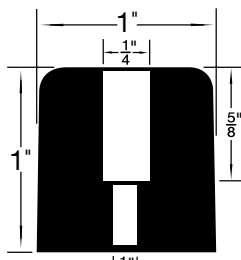

315-G30-1M