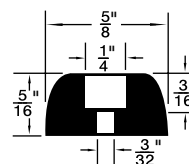

Inch

Rubber Bumpers - General Purpose

Pouce

Butoirs de caoutchouc – tout usage

Material: SBR, or as noted.

Hardness: 60 to 70 Durometer.

Colour: Black, unless otherwise shown.

RECESS TYPE —No Insert

Contact Sales Desk For Package Quantities

315-046

Plastic Feet (Recess Style) and Case Bumpers

Non-marking

PKG QTY. 50

MATERIAL

Polyethylene = 1

Polyplastomer = 2

*Grey

SPAENAUR No. Colour			DIMENSIONS (in inches)					
Black	White	Material	A	B	C	D	E	
*315-G36-1N	—	2	1/4	1/2	1/8	1/8	9/32	
315-475	315-476	1	1/4	1/2	3/32	9/64	1/4	
315-477	315-478	2	1/4	1/2	1/8	5/32	9/32	
315-479	315-480	1	3/8	3/4	1/4	5/32	3/8	
315-481	315-482	2	7/16	5/8	1/4	5/32	21/64	
315-483	—	1	1/2	7/8	3/8	3/16	3/8	
315-484	—	1	1/2	7/8	3/8	5/32	3/8	
315-485	315-575	1	5/8	7/8	3/16	3/16	3/8	
315-486	—	1	5/8	1	5/16	13/64	11/32	
315-487	—	1	1	1-1/8	9/16	1/4	15/32	
315-645	—	1	3/4	1-1/8	5/16	13/64	17/32	

POLYPLASTOMER

Brown Colour

Duro 75

Type 2

THE GRIPPER

Non-walking Appliance Foot

(Suitable for Motorized Counter-top Appliances)

Made of FDA-approved polyplastomer.

White, Non-staining

SPAENAUR No.

PKG QTY. 100

CATALOG 14 SPAENAUR