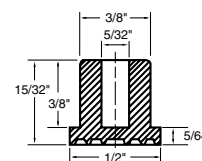

THE GRIPPER

Non-walking Appliance Foot

(Suitable for Motorized Counter-top Appliances)

Made of FDA-approved polyplastomer.

White, Non-staining

SPAENAUR No.

PKG QTY. 100

CATALOG 14 SPAENAUR