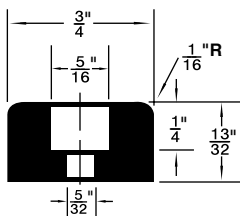

Inch

Rubber Bumpers - General Purpose

Pouce

Butoirs de caoutchouc – tout usage

Material: SBR, or as noted.

Hardness: 60 to 70 Durometer.

Colour: Black, unless otherwise shown.

RECESS TYPE —No Insert

Contact Sales Desk For Package Quantities

315-010

Plastic Feet (Recess Style) and Case Bumpers

Non-marking

PKG QTY. 50

MATERIAL

Polyethylene = 1

Polyplastomer = 2

*Grey

SPAENAUR No. Colour			DIMENSIONS (in inches)					
Black	White	Material	A	B	C	D	E	
*315-G36-1N	—	2	1/4	1/2	1/8	1/8	9/32	
315-475	315-476	1	1/4	1/2	3/32	9/64	1/4	
315-477	315-478	2	1/4	1/2	1/8	5/32	9/32	
315-479	315-480	1	3/8	3/4	1/4	5/32	3/8	
315-481	315-482	2	7/16	5/8	1/4	5/32	21/64	
315-483	—	1	1/2	7/8	3/8	3/16	3/8	
315-484	—	1	1/2	7/8	3/8	5/32	3/8	
315-485	315-575	1	5/8	7/8	3/16	3/16	3/8	
315-486	—	1	5/8	1	5/16	13/64	11/32	
315-487	—	1	1	1-1/8	9/16	1/4	15/32	
315-645	—	1	3/4	1-1/8	5/16	13/64	17/32	

POLYPLASTOMER

Brown Colour

Duro 75

Type 2

THE GRIPPER

Non-walking Appliance Foot

(Suitable for Motorized Counter-top Appliances)

Made of FDA-approved polyplastomer.

White, Non-staining

SPAENAUR No.

PKG QTY. 100

CATALOG 14 SPAENAUR