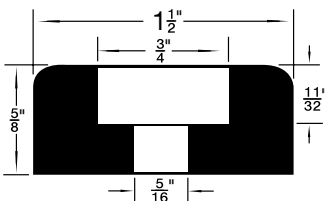

315-I02-1K