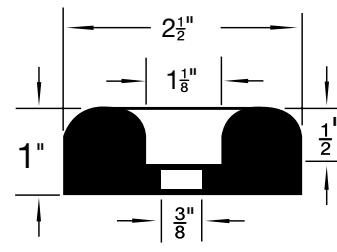

315-H50-1X

Plastic Feet (Recess Style) and Case Bumpers

Non-marking

PKG QTY. 50

MATERIAL

Polyethylene = 1

Polyplastomer = 2

*Grey

SPAENAUR No. Colour			DIMENSIONS (in inches)					
Black	White	Material	A	B	C	D	E	
*315-G36-1N	—	2	1/4	1/2	1/8	1/8	9/32	
315-475	315-476	1	1/4	1/2	3/32	9/64	1/4	
315-477	315-478	2	1/4	1/2	1/8	5/32	9/32	
315-479	315-480	1	3/8	3/4	1/4	5/32	3/8	
315-481	315-482	2	7/16	5/8	1/4	5/32	21/64	
315-483	—	1	1/2	7/8	3/8	3/16	3/8	
315-484	—	1	1/2	7/8	3/8	5/32	3/8	
315-485	315-575	1	5/8	7/8	3/16	3/16	3/8	
315-486	—	1	5/8	1	5/16	13/64	11/32	
315-487	—	1	1	1-1/8	9/16	1/4	15/32	
315-645	—	1	3/4	1-1/8	5/16	13/64	17/32