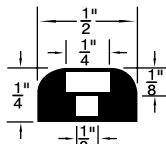

315-H76-1P