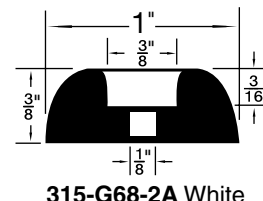

Contact Sales Desk For Package Quantities

RB-61

315-H76-1P

315-G35-1C

315-046

315-010

4243

315-044

MATERIAL

Polyethylene = 1

Polyplastomer = 2

*Grey

SPAENAUR No. Colour			DIMENSIONS (in inches)					
Black	White	Material	A	B	C	D	E	
*315-G36-1N	—	2	1/4	1/2	1/8	1/8	9/32	
315-475	315-476	1	1/4	1/2	3/32	9/64	1/4	
315-477	315-478	2	1/4	1/2	1/8	5/32	9/32	
315-479	315-480	1	3/8	3/4	1/4	5/32	3/8	
315-481	315-482	2	7/16	5/8	1/4	5/32	21/64	
315-483	—	1	1/2	7/8	3/8	3/16	3/8	
315-484	—	1	1/2	7/8	3/8	5/32	3/8	
315-485	315-575	1	5/8	7/8	3/16	3/16	3/8	
315-486	—	1	5/8	1	5/16	13/64	11/32	
315-487	—	1	1	1-1/8	9/16	1/4	15/32	
315-645	—	1	3/4	1-1/8	5/16	13/64	17/32	

*White Colour

**STYLE B
Rounded Top**

SPAENAUR No.	A O.D.	B Recess Dia.	C Bore Dia.	D Recess Depth	E O/A Height
315-302	1/2"	1/4"	1/8"	3/16"	11/32"
B-871	1"	1/4"	1/8"	7/16"	13/16"
315-253	1"	5/16"	5/32"	5/8"	1"
315-256	1-3/32"	7/16"	3/16"	13/32"	5/8"

**STYLE C
Rounded RecessTop**

SPAENAUR No.	A O.D.	B Recess Dia.	C Bore Dia.	D Recess Depth	E O/A Height
315-H28-1C	3/4"	1/4"	1/8"	11/64"	17/64"
315-272	1"	3/8"	3/16"	3/16"	7/16"
315-H58-1W	1"	3/8"	3/16"	1/4"	17/32"