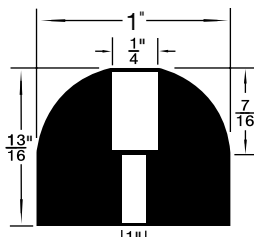

Inch

Rubber Bumpers - General Purpose

Pouce

Butoirs de caoutchouc – tout usage

Material: SBR, or as noted.

Hardness: 60 to 70 Durometer.

Colour: Black, unless otherwise shown.

RECESS TYPE —No Insert

Contact Sales Desk For Package Quantities

315-044

Plastic Feet (Recess Style) and Case Bumpers

Non-marking

PKG QTY. 50

MATERIAL

Polyethylene = 1

Polyplastomer = 2

*Grey

SPAENAUR No. Colour			DIMENSIONS (in inches)					
Black	White	Material	A	B	C	D	E	
*315-G36-1N	—	2	1/4	1/2	1/8	1/8	9/32	
315-475	315-476	1	1/4	1/2	3/32	9/64	1/4	
315-477	315-478	2	1/4	1/2	1/8	5/32	9/32	
315-479	315-480	1	3/8	3/4	1/4	5/32	3/8	
315-481	315-482	2	7/16	5/8	1/4	5/32	21/64	
315-483	—	1	1/2	7/8	3/8	3/16	3/8	
315-484	—	1	1/2	7/8	3/8	5/32	3/8	
315-485	315-575	1	5/8	7/8	3/16	3/16	3/8	
315-486	—	1	5/8	1	5/16	13/64	11/32	
315-487	—	1	1	1-1/8	9/16	1/4	15/32	
315-645	—	1	3/4	1-1/8	5/16	13/64	17/32	

POLYPLASTOMER

Brown Colour

Duro 75

Type 2

THE GRIPPER

Non-walking Appliance Foot

(Suitable for Motorized Counter-top Appliances)

Made of FDA-approved polyplastomer.

White, Non-staining

SPAENAUR No.

PKG QTY. 100

CATALOG 14 SPAENAUR