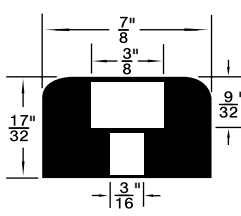

Inch

Rubber Bumpers - General Purpose

Pouce

Butoirs de caoutchouc – tout usage

Material: SBR, or as noted.

Hardness: 60 to 70 Durometer.

Colour: Black, unless otherwise shown.

RECESS TYPE —No Insert

Contact Sales Desk For Package Quantities

4243

Plastic Feet (Recess Style) and Case Bumpers

Non-marking

PKG QTY. 50

MATERIAL

Polyethylene = 1

Polyplastomer = 2

*Grey

SPAENAUR No. Colour			DIMENSIONS (in inches)					
Black	White	Material	A	B	C	D	E	
*315-G36-1N	—	2	1/4	1/2	1/8	1/8	9/32	
315-475	315-476	1	1/4	1/2	3/32	9/64	1/4	
315-477	315-478	2	1/4	1/2	1/8	5/32	9/32	
315-479	315-480	1	3/8	3/4	1/4	5/32	3/8	
315-481	315-482	2	7/16	5/8	1/4	5/32	21/64	
315-483	—	1	1/2	7/8	3/8	3/16	3/8	
315-484	—	1	1/2	7/8	3/8	5/32	3/8	
315-485	315-575	1	5/8	7/8	3/16	3/16	3/8	
315-486	—	1	5/8	1	5/16	13/64	11/32	
315-487	—	1	1	1-1/8	9/16	1/4	15/32	
315-645	—	1	3/4	1-1/8	5/16	13/64	17/32	

POLYPLASTOMER

Brown Colour

Duro 75

Type 2

THE GRIPPER

Non-walking Appliance Foot

(Suitable for Motorized Counter-top Appliances)

Made of FDA-approved polyplastomer.

White, Non-staining

SPAENAUR No.

PKG QTY. 100

CATALOG 14 SPAENAUR