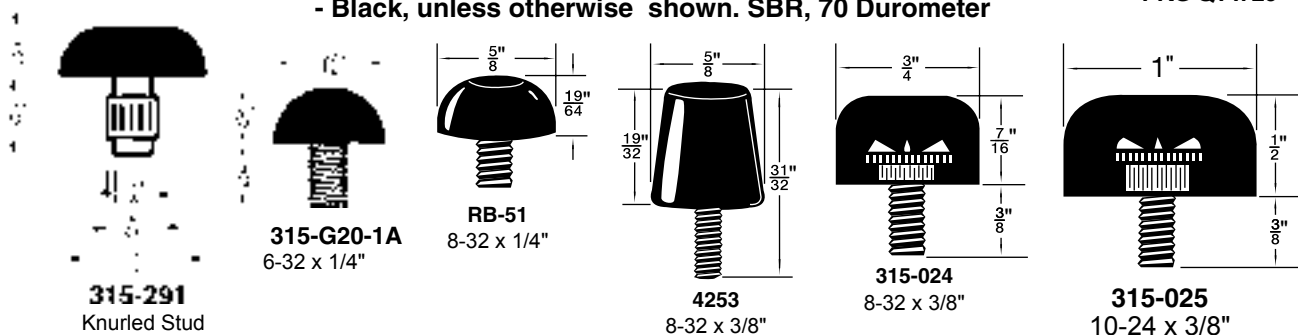

Inch

Rubber Bumpers / Plug Buttons Assortment

Pouce

Butoirs en caoutchouc / Assortiment de boutons-poussoirs

RUBBER BUMPERS - with Moulded in Screw, Stud or Tacks

- Black, unless otherwise shown. SBR, 70 Durometer

PKG QTY. 25

See Pages J4 to J8 for larger Bolt Bumpers