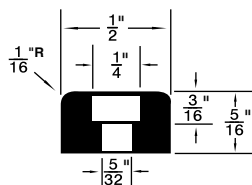

315-G35-1C