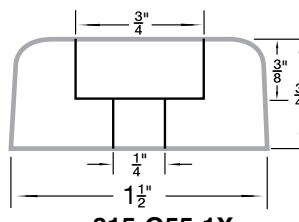

315-G55-1X
White