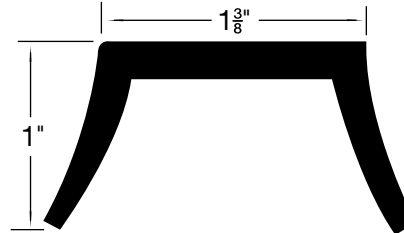

825-021
Grey Colour

DOOR BOTTOM SEAL
(Residential/Commercial)

PVC Material — Duro 70 ±5
PKG QTY. 50' Roll