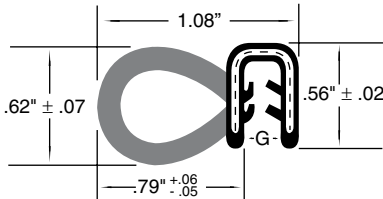

They grip edges from .060" to .140" thick.

825-B18-1K
Bulb Seal

825-301
Lip Seal

PKG QTY. 25 FT.

825-302
Half Bulb Seal

825-303
Vertical Wedge

DUAL DUROMETER SPONGE AND SOLID RUBBER PARTS

"BZ" Sections are dual durometer EPDM flexible rubber extrusions. The sponge bulb seals the opening, and the durable solid rubber base, with a flexible wire core, provides high strength gripping power.

SPAENAUR (G)
No. Grip Range
825-085 .060"-.079"

SPAENAUR (G)
No. Grip Range
825-B04-1N .079"-.099"

PKG QTY. 82 FT.

Trim Seals / Rubber Channel Tools

Inch

Garnitures de garniture / outils en caoutchouc

Pouce

PUSH-ON TRIM SEALS

DUAL DUROMETER SPONGE AND SOLID RUBBER PARTS

"RS" Sections

"RS" Sections are dual durometer flexible rubber extrusions. The sponge rubber EPDM bulb seals the opening. The durable solid rubber EPDM base has a flexible wire carrier that provides high strength gripping power.

SPAENAUR No.	(G) Grip Range
825-017	.250"±.02

SPAENAUR No.	(G) Grip Range
825-087	.110"-.130"

SPAENAUR No.	(G) Grip Range
825-088	.110"-.130"

E-Z Lock Tools

PKG QTY. 1

FOR INTEGRAL LOCK, ONE PIECE SELF-SEALING WEATHERSTRIPS