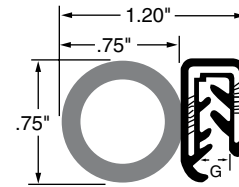

SPAENAUR (G)
No. Grip Range
825-085 .060"-.079"

SPAENAUR (G)
No. Grip Range
825-B04-1N .079"-.099"

PKG QTY. 82 FT.

Trim Seals / Rubber Channel Tools

Inch

Garnitures de garniture / outils en caoutchouc

Pouce

PUSH-ON TRIM SEALS

DUAL DUROMETER SPONGE AND SOLID RUBBER PARTS

"RS" Sections

"RS" Sections are dual durometer flexible rubber extrusions. The sponge rubber EPDM bulb seals the opening. The durable solid rubber EPDM base has a flexible wire carrier that provides high strength gripping power.

PKG QTY. 25 FT.

SPAENAUR No.	(G) Grip Range
825-093	.040"-.070"
825-B45-1W	.040"-.070"
825-068	.065"-.095"
825-069	.090"-.120"

SPAENAUR No.	(G) Grip Range
825-B08-1P	.040"-.070"
825-065	.065"-.095"
825-066	.090"-.120"

SPAENAUR No.	(G) Grip Range
825-017	.250"±.02

SPAENAUR No.	(G) Grip Range
825-087	.110"-.130"

SPAENAUR No.	(G) Grip Range
825-088	.110"-.130"

E-Z Lock Tools

PKG QTY. 1

FOR INTEGRAL LOCK, ONE PIECE SELF-SEALING WEATHERSTRIPS