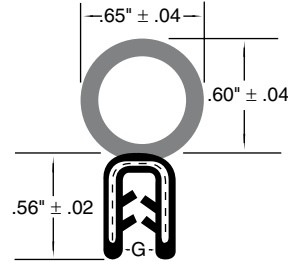

SPAENAUR No.	(G) Grip Range
825-093	.040"-.070"
825-B45-1W	.040"-.070"
825-068	.065"-.095"
825-069	.090"-.120"

SPAENAUR No.	(G) Grip Range
825-B08-1P	.040"-.070"
825-065	.065"-.095"
825-066	.090"-.120"