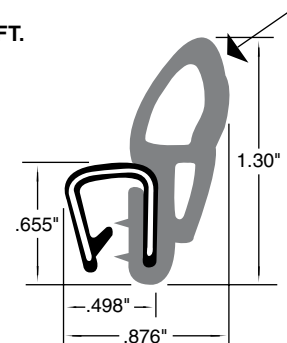

They grip edges from .060" to .140" thick.

825-B18-1K
Bulb Seal

825-301
Lip Seal

PKG QTY. 25 FT.

825-302
Half Bulb Seal

825-303
Vertical Wedge

DUAL DUROMETER SPONGE AND SOLID RUBBER PARTS

"BZ" Sections are dual durometer EPDM flexible rubber extrusions. The sponge bulb seals the opening, and the durable solid rubber base, with a flexible wire core, provides high strength gripping power.

SPAENAUR (G)
No. Grip Range
825-085 .060"-.079"

SPAENAUR (G)
No. Grip Range
825-B04-1N .079"-.099"

PKG QTY. 82 FT.

Trim Seals / Rubber Channel Tools

Inch

Garnitures de garniture / outils en caoutchouc

Pouce

SPAENAUR No.	(G) Grip Range
825-017	.250"±.02

SPAENAUR No.	(G) Grip Range
825-087	.110"-.130"

SPAENAUR No.	(G) Grip Range
825-088	.110"-.130"

E-Z Lock Tools

PKG QTY. 1

FOR INTEGRAL LOCK, ONE PIECE SELF-SEALING WEATHERSTRIPS

Nylon Spatula for glass insertion into rubber channel, tucking in cut ends, etc.

8" Overall Length.

TOOL PULLS THE LOCKING STRIP INTO THE RETAINER CHANNEL

For Weatherstrip and Moulding Clip Tool please refer to pages K20-K21