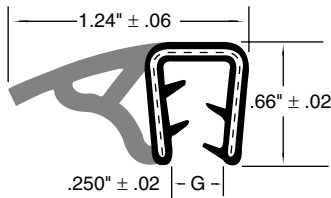

SPAENAUR (G)
No. Grip Range
825-085 .060"-.079"

SPAENAUR (G)
No. Grip Range
825-B04-1N .079"-.099"

PKG QTY. 82 FT.

Trim Seals / Rubber Channel Tools

Inch

Garnitures de garniture / outils en caoutchouc

Pouce

PUSH-ON TRIM SEALS

DUAL DUROMETER SPONGE AND SOLID RUBBER PARTS

"RS" Sections

"RS" Sections are dual durometer flexible rubber extrusions. The sponge rubber EPDM bulb seals the opening. The durable solid rubber EPDM base has a flexible wire carrier that provides high strength gripping power.

PKG QTY. 25 FT.

SPAENAUR No.	(G) Grip Range
825-093	.040"-.070"
825-B45-1W	.040"-.070"
825-068	.065"-.095"
825-069	.090"-.120"

SPAENAUR No.	(G) Grip Range
825-B08-1P	.040"-.070"
825-065	.065"-.095"
825-066	.090"-.120"

SPAENAUR No.	(G) Grip Range
825-017	.250"±.02

SPAENAUR No.	(G) Grip Range
825-087	.110"-.130"

SPAENAUR No.	(G) Grip Range
825-088	.110"-.130"

E-Z Lock Tools

PKG QTY. 1

FOR INTEGRAL LOCK, ONE PIECE SELF-SEALING WEATHERSTRIPS