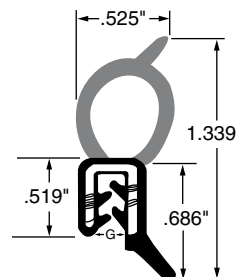

They grip edges from .060" to .140" thick.

825-B18-1K
Bulb Seal

825-301
Lip Seal

PKG QTY. 25 FT.

825-302
Half Bulb Seal

825-303
Vertical Wedge

DUAL DUROMETER SPONGE AND SOLID RUBBER PARTS

"BZ" Sections are dual durometer EPDM flexible rubber extrusions. The sponge bulb seals the opening, and the durable solid rubber base, with a flexible wire core, provides high strength gripping power.

SPAENAUR (G)
No. Grip Range
825-085 .060"-.079"

SPAENAUR (G)
No. Grip Range
825-B04-1N .079"-.099"

PKG QTY. 82 FT.

Trim Seals / Rubber Channel Tools

Inch

Garnitures de garniture / outils en caoutchouc

Pouce

SPAENAUR No.	(G) Grip Range
825-017	.250"±.02

SPAENAUR No.	(G) Grip Range
825-087	.110"-.130"

SPAENAUR No.	(G) Grip Range
825-088	.110"-.130"

E-Z Lock Tools

PKG QTY. 1

FOR INTEGRAL LOCK, ONE PIECE SELF-SEALING WEATHERSTRIPS

Nylon Spatula for glass insertion into rubber channel, tucking in cut ends, etc.

8" Overall Length.

TOOL PULLS THE LOCKING STRIP INTO THE RETAINER CHANNEL

For Weatherstrip and Moulding Clip Tool please refer to pages K20-K21