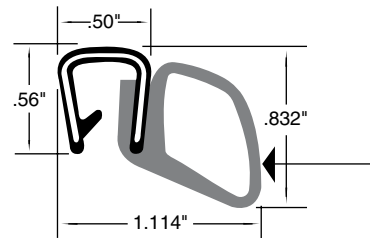

They grip edges from .060" to .140" thick.

825-B18-1K
Bulb Seal

825-301
Lip Seal

PKG QTY. 25 FT.

825-302
Half Bulb Seal

825-303
Vertical Wedge

DUAL DUROMETER SPONGE AND SOLID RUBBER PARTS

"BZ" Sections are dual durometer EPDM flexible rubber extrusions. The sponge bulb seals the opening, and the durable solid rubber base, with a flexible wire core, provides high strength gripping power.

SPAENAUR (G)
No. Grip Range
825-085 .060"-.079"

SPAENAUR (G)
No. Grip Range
825-B04-1N .079"-.099"

PKG QTY. 82 FT.

Trim Seals / Rubber Channel Tools

Inch

Garnitures de garniture / outils en caoutchouc

Pouce

SPAENAUR No.	(G) Grip Range
825-017	.250"±.02

SPAENAUR No.	(G) Grip Range
825-087	.110"-.130"

SPAENAUR No.	(G) Grip Range
825-088	.110"-.130"

E-Z Lock Tools

PKG QTY. 1

FOR INTEGRAL LOCK, ONE PIECE SELF-SEALING WEATHERSTRIPS

Spaenaur is an Authorized Distributor of QUICKEDGE® Trim.
Please contact the Spaenaur sales desk at 1-800-265-8772 for more information.

PHYSICAL CHARACTERISTICS: Vinyl (PVC) embossed extrusion with segmented metal core .018" thick cold rolled steel, no. 2 temper. All parts are 65 durometer except Standard Double Lip Trims which are 80 durometer hardness (Shore A 15 second delay.)