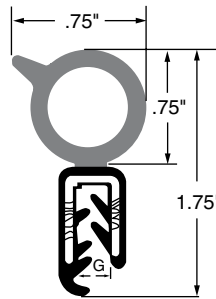

SPAENAUR (G)
No. Grip Range
825-085 .060"-.079"

SPAENAUR (G)
No. Grip Range
825-B04-1N .079"-.099"

PKG QTY. 82 FT.

Trim Seals / Rubber Channel Tools

Inch

Garnitures de garniture / outils en caoutchouc

Pouce

PUSH-ON TRIM SEALS

DUAL DUROMETER SPONGE AND SOLID RUBBER PARTS

"RS" Sections

"RS" Sections are dual durometer flexible rubber extrusions. The sponge rubber EPDM bulb seals the opening. The durable solid rubber EPDM base has a flexible wire carrier that provides high strength gripping power.

PKG QTY. 25 FT.

SPAENAUR No.	(G) Grip Range
825-093	.040"-.070"
825-B45-1W	.040"-.070"
825-068	.065"-.095"
825-069	.090"-.120"

SPAENAUR No.	(G) Grip Range
825-B08-1P	.040"-.070"
825-065	.065"-.095"
825-066	.090"-.120"

SPAENAUR No.	(G) Grip Range
825-017	.250"±.02

SPAENAUR No.	(G) Grip Range
825-087	.110"-.130"

SPAENAUR No.	(G) Grip Range
825-088	.110"-.130"

E-Z Lock Tools

PKG QTY. 1

FOR INTEGRAL LOCK, ONE PIECE SELF-SEALING WEATHERSTRIPS