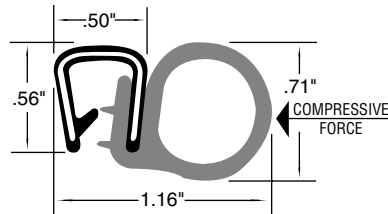

Inch

Trim Seals

Pouce

Garnitures d'étanchéité

PUSH-ON TRIM SEALS TO WEATHERSTRIP AND DECORATE VEHICLE DOORS

Push-on trim seals offer a fast, easy way to weatherstrip and trim vehicle doors and windows. They install by simply pushing them over raw edges or flanges.

VINYL AND SPONGE RUBBER PARTS

"ST" Sections

"ST" Section parts are made of EPDM sponge seal which is attached to a black leather-grain vinyl trim with a segmented steel core. These flexible parts push on a metal flange to trim the interior and seal the opening.

They grip edges from .060" to .140" thick.

825-B18-1K
Bulb Seal

825-301
Lip Seal

PKG QTY. 25 FT.

825-302
Half Bulb Seal

825-303
Vertical Wedge

DUAL DUROMETER SPONGE AND SOLID RUBBER PARTS

"BZ" Sections are dual durometer EPDM flexible rubber extrusions. The sponge bulb seals the opening, and the durable solid rubber base, with a flexible wire core, provides high strength gripping power.

SPAENAUR (G)
No. Grip Range
825-085 .060"-.079"

SPAENAUR (G)
No. Grip Range
825-B04-1N .079"-.099"

PKG QTY. 82 FT.

Trim Seals / Rubber Channel Tools

Inch

Garnitures de garniture / outils en caoutchouc

Pouce