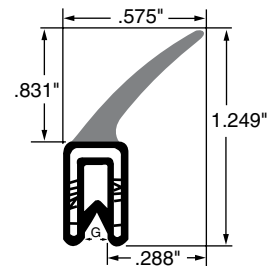

VINYL AND SPONGE RUBBER PARTS

"ST" Sections

"ST" Section parts are made of EPDM sponge seal which is attached to a black leather-grain vinyl trim with a segmented steel core. These flexible parts push on a metal flange to trim the interior and seal the opening.

They grip edges from .060" to .140" thick.

825-B18-1K
Bulb Seal

825-301
Lip Seal

PKG QTY. 25 FT.

825-302
Half Bulb Seal

825-303
Vertical Wedge

DUAL DUROMETER SPONGE AND SOLID RUBBER PARTS

"BZ" Sections are dual durometer EPDM flexible rubber extrusions. The sponge bulb seals the opening, and the durable solid rubber base, with a flexible wire core, provides high strength gripping power.

SPAENAUR (G)
No. Grip Range
825-085 .060"-.079"

SPAENAUR (G)
No. Grip Range
825-B04-1N .079"-.099"

PKG QTY. 82 FT.

Trim Seals / Rubber Channel Tools

Inch

Garnitures de garniture / outils en caoutchouc

Pouce

SPAENAUR No.	(G) Grip Range
825-017	.250"±.02

SPAENAUR No.	(G) Grip Range
825-087	.110"-.130"

SPAENAUR No.	(G) Grip Range
825-088	.110"-.130"

E-Z Lock Tools

PKG QTY. 1

FOR INTEGRAL LOCK, ONE PIECE SELF-SEALING WEATHERSTRIPS