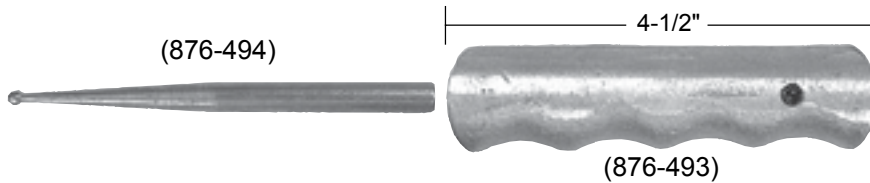

PUSH-ON TRIM SEALS

DUAL DUROMETER SPONGE AND SOLID RUBBER PARTS

"RS" Sections

"RS" Sections are dual durometer flexible rubber extrusions. The sponge rubber EPDM bulb seals the opening. The durable solid rubber EPDM base has a flexible wire carrier that provides high strength gripping power.

PKG QTY. 25 FT.

SPAENAUR No.	(G) Grip Range
825-093	.040"-.070"
825-B45-1W	.040"-.070"
825-068	.065"-.095"
825-069	.090"-.120"

SPAENAUR No.	(G) Grip Range
825-B08-1P	.040"-.070"
825-065	.065"-.095"
825-066	.090"-.120"

SPAENAUR No.	(G) Grip Range
825-017	.250"±.02

SPAENAUR No.	(G) Grip Range
825-087	.110"-.130"

SPAENAUR No.	(G) Grip Range
825-088	.110"-.130"

E-Z Lock Tools

PKG QTY. 1

FOR INTEGRAL LOCK, ONE PIECE SELF-SEALING WEATHERSTRIPS