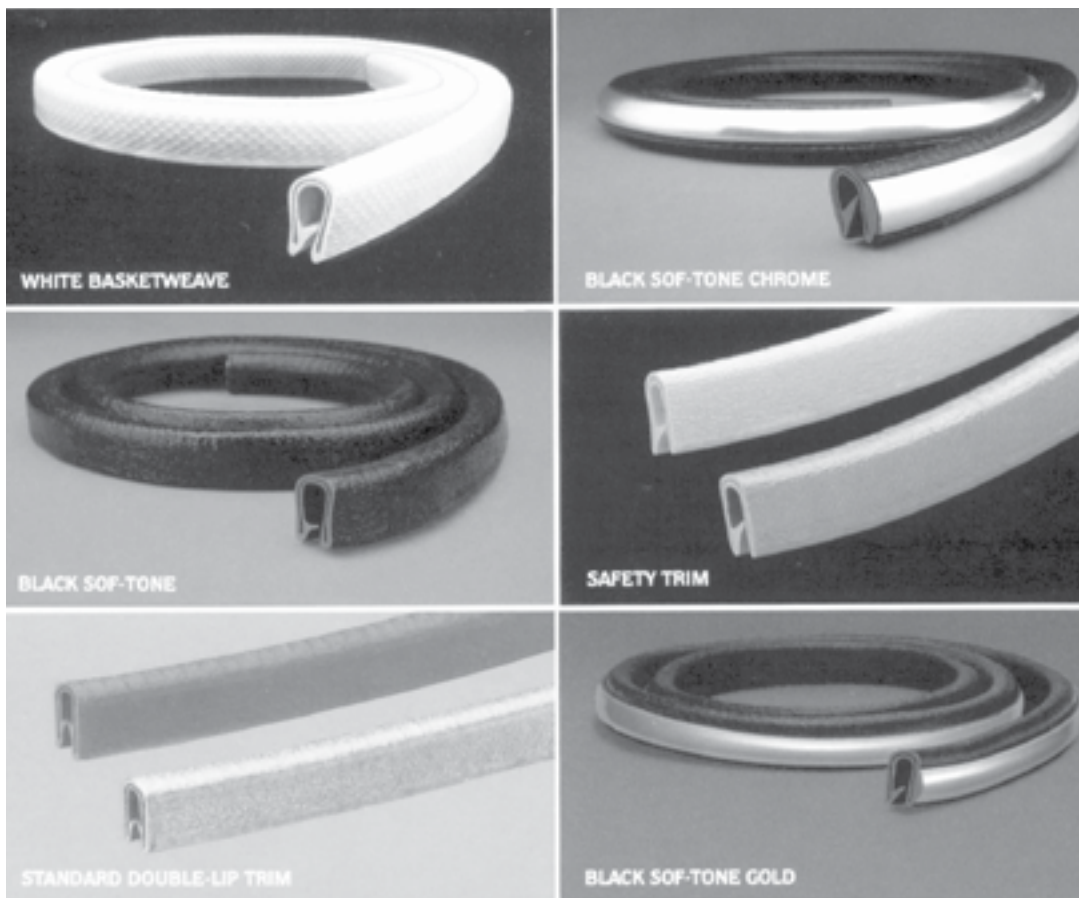

K10

Inch
Pouce

QUICKEDGE®

Trim
Garnitures

Quickedge® Trims' rugged, vinyl construction assures dependable performance, long life and easy use. The patented Quickedge® segmented metal core provides the strongest and most resilient gripping power.

Quickedge® Trims are available in decorative engineered designs to enhance your product with a variety of plastic, chrome and coloured trims.

Hundreds of consumer and industrial product applications.

Quickedge® Trims are available in both aluminum and steel core.