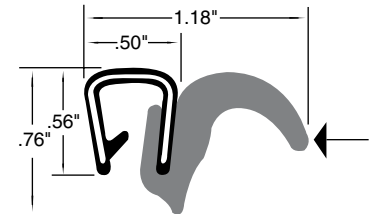

VINYL AND SPONGE RUBBER PARTS

"ST" Sections

"ST" Section parts are made of EPDM sponge seal which is attached to a black leather-grain vinyl trim with a segmented steel core. These flexible parts push on a metal flange to trim the interior and seal the opening.

They grip edges from .060" to .140" thick.

825-B18-1K
Bulb Seal

825-301
Lip Seal

PKG QTY. 25 FT.

825-302
Half Bulb Seal

825-303
Vertical Wedge

DUAL DUROMETER SPONGE AND SOLID RUBBER PARTS

"BZ" Sections are dual durometer EPDM flexible rubber extrusions. The sponge bulb seals the opening, and the durable solid rubber base, with a flexible wire core, provides high strength gripping power.

SPAENAUR (G)
No. Grip Range
825-085 .060"-.079"

SPAENAUR (G)
No. Grip Range
825-B04-1N .079"-.099"

PKG QTY. 82 FT.

Trim Seals / Rubber Channel Tools

Inch

Garnitures de garniture / outils en caoutchouc

Pouce

SPAENAUR No.	(G) Grip Range
825-017	.250"±.02

SPAENAUR No.	(G) Grip Range
825-087	.110"-.130"

SPAENAUR No.	(G) Grip Range
825-088	.110"-.130"

E-Z Lock Tools

PKG QTY. 1

FOR INTEGRAL LOCK, ONE PIECE SELF-SEALING WEATHERSTRIPS