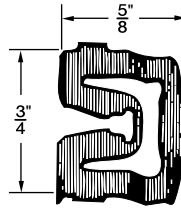

Spaenaur No. C-1085
(6002893)

Rear Window Reveal
Moulding Clip
Barracuda '69-'70
Chrysler Products '71
PKG QTY. 50