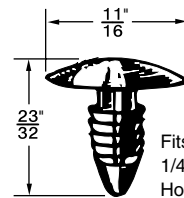

Fits
1/4"
Hole

Spaenaur No. C-1130
(332364 & 4004569)

Clip, Plastic Shield Fenders
and Engine Compartment
Chevrolet and
American Motors '73
PKG QTY. 100