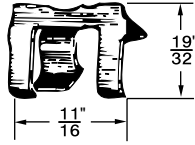

Inch

Auto Glass Shop Items / Auto Trim Supplies

Pouce

Articles pour atelier de vitrerie automobile / Fournitures de décoration automobile

**Windshield and Rear Window Reveal Moulding Clips
For CHRYSLER PRODUCTS CARS**

See Page K20 For Trim Pad Removal Tool

Inch

Two Piece Weatherstrips / Extruded Shapes

Pouce

Bourrelets d'étanchéité deux pièces / Formes extrudées

TWO PIECE SELF-SEALING WEATHERSTRIPS

Continued from Previous Page