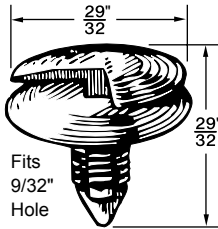

Fits
9/32"
Hole

Spaenaur No. C-1115
(6003349)

Door Trim Panel Fastener, Nylon
(Used on Cardboard Panels)
'72-'73 Chrysler Products,
Valiant, Dart, Duster, Demon
PKG QTY. 100