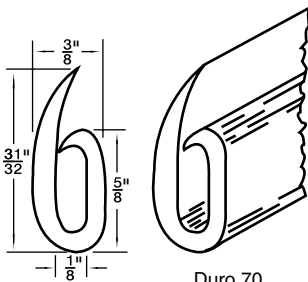

Flexible, Inert.
Resistant to Chemicals, Salt Water, etc.
Continuous Length Vinyl
Duro 70

K

WHITE RUB RAIL
825-309
For Boat Docks,
Hospital Corridors, etc.
PVC
Duro 85A
PKG QTY. 25 FT.

GUNWALE GUARD STRIP

(Concealed screw-on type)

For Boats
PKG QTY. 100 FT.

<u>SPAENAUR No.</u>	<u>Colour</u>	<u>Material</u>	<u>Duro</u>
825-B32-1K	Black	Vinyl	85

CAR DOOR EDGE GUARD

(Clear Flexible Vinyl)

SPAENAUR No.
RW-137

PKG QTY. 6 Lengths (96")

SOLID BLACK NEOPRENE CORD

Durometer 70

(See page K15
for Sponge Cord)

PKG QTY. 100 FT.

SPAENAUR No.
825-063
1/8" diameter cord.

SPAENAUR No.
RW-138
1/4" diameter cord.

60 Duro

1/16" Thick x 3/4" Wide