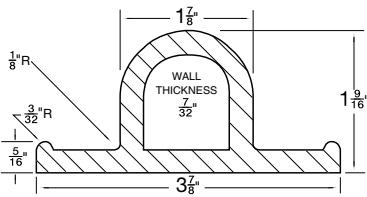

WHITE RUB RAIL
825-309
For Boat Docks,
Hospital Corridors, etc.
PVC
Duro 85A
PKG QTY. 25 FT.