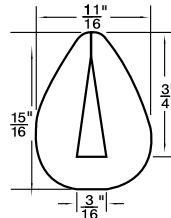

825-232

Buna-N Duro 40
PKG QTY. 50 FT.

825-233

Neoprene Duro 60
PKG QTY. 50 FT.

825-056
SBR Duro 60
PKG QTY. 50 FT.

4671
SBR Duro 60
PKG QTY. 50 FT.

PVC BOAT GUNWALE STRIP
825-346 **825-B09-1X**
BLACK WHITE
PKG QTY. 200 FT. PKG QTY. 250 FT.