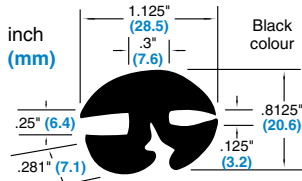

See Page K20 For Trim Pad Removal Tool

Inch

Two Piece Weatherstrips / Extruded Shapes

Pouce

Bourrelets d'étanchéité deux pièces / Formes extrudées

TWO PIECE SELF-SEALING WEATHERSTRIPS

Continued from Previous Page