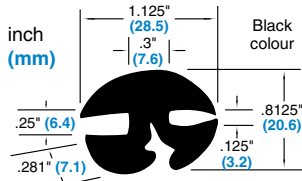

Inch

Two Piece Weatherstrips / Extruded Shapes

Pouce

Bourrelets d'étanchéité deux pièces / Formes extrudées

TWO PIECE SELF-SEALING WEATHERSTRIPS

Continued from Previous Page

Compound: SBR 70 Duro
825-B23-1X Weatherstrip Channel only
 Compound: Santoprene 55-60 Duro
825-B24-1A Weatherstrip Channel only
PKG QTY. 150 FT.

Locking Strip
B-900W

Compound: EPDM 80 Duro
B-900W
 Wedge Only
PKG QTY. 75 FT.

"WEDGE-TITE"
 COMPLETE PACKAGE
 Two-Piece Weatherstrip

825-282A

Pkg. contains:
 825-B24-1A and B-900W
 Black Santoprene 55-60
 Duro Channel + EPDM Wedge
PKG QTY. 150 FT.

Hardness:

Durometer shown under profile and No., subject to ±5.

 825-B25-1P Santoprene® Duro 60 PKG QTY. 10 Lengths (11' - 6")	 825-B40-1Y SBR Duro 55 PKG QTY. 5 Lengths (10')	 825-223 Neoprene Duro 50 PKG QTY. 50 FT.	 RW-100 SBR Duro 70 PKG QTY. 75 FT.	 825-226 Neoprene Duro 50 PKG QTY. 50 FT.	 825-043 Neoprene Duro 60 PKG QTY. 50 FT.	 825-B03-1C EPDM Duro 70 PKG QTY. 50 FT.
--	--	--	--	--	--	---

825-305 Vinyl Duro 65
 PKG QTY. 150 FT.

RW-136
 Vinyl Duro 75
 PKG QTY. 100 FT.

SPAENAUR

No.	W	H
4530	1/4"	3/4"
4531	1/4"	1"

"T" Shapes
 SBR Duro 65
 PKG QTY. 50 FT.

4625
 SBR Duro 70
 PKG QTY.
 5 Lengths (10')