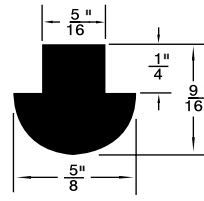

Plug Bumpers / Bolt & Screw Cap Bumpers

Inch

Butoirs à pression / boulons et pare-chocs à bouchon à vis

Pouce

Material: SBR, Natural Rubber or as noted.

Hardness: 50 to 65 Durometer

Colour: Black, unless otherwise shown.

315-017

Door Silencers

BOLT CAP BUMPER

Steel Door Frames

Fits #8 Pan Head

Contact Sales Desk
For Package Quantities

ASSORTMENT 805-621A

General Purpose RUBBER BUMPERS

"Most Popular Selected Sizes"
30 STYLES - 655 PIECES

Large Size Grey enamelled Steel Drawer will
fit Slide Racks, shown on page A3

Shipping wt. **6.19 kg** (13-1/2 lbs.)

For the complete assortment contents turn to A114