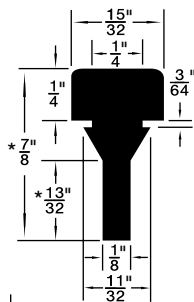

Inch

Plug Bumpers

Pouce

Butoirs à pression

Material: SBR

Hardness: 50 to 65 Durometer, unless otherwise indicated.

Colour: Black, unless otherwise shown.

Listed by 1) Groove Dia. 2) O/A Head Dia.

* Dimension preceded by an asterisk are for reference only, as tab to set them may vary in length.

MUSHROOM OR BUTTON TYPE

RB-35

Contact Sales Desk For Package Quantities