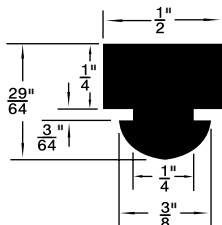

Inch

Plug Bumpers

Pouce

Butoirs à pression

Material: SBR

Hardness: 50 to 65 Durometer, unless otherwise indicated.

Colour: Black, unless otherwise shown.

Listed by 1) Groove Dia. 2) O/A Head Dia.

* Dimension preceded by an asterisk are for reference only, as tab to set them may vary in length.

MUSHROOM OR BUTTON TYPE

315-047

Contact Sales Desk For Package Quantities