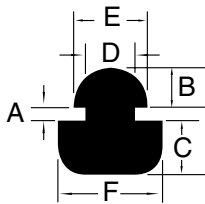

**MUSHROOM OR BUTTON TYPE - SBR**

**RB-302**  
No-hole Plug Type  
PKG QTY. 100

Listed by 1) Groove Dia.  
2) O/A Head Dia.

**B-1220**  
PKG QTY. 25

**315-271**  
PKG QTY. 25

**RB-45**  
PKG QTY. 25

**BAR PATTERN BUMPERS**

Duro 65 ± 5

PKG QTY. 25

Listed by 1) Groove Dia.  
2) Head Dia.

Spaenaur No.	Length	Width	Height
<b>315-030</b> White	2-1/2"	1/2"	1/2"
<b>315-077</b> Black	2-1/2"	1/2"	1/2"

SPAENAUR No.	A Groove Width	B Stem Length	C Head Height	D Groove Dia.	E Stem Dia.	F Head Dia.	PKG QTY.
<b>315-301</b>	1/16"	1/8"	5/32"	1/4"	5/16"	1/2"	<b>25</b>
<b>315-H89-1Y</b>	1/8"	11/64"	11/32"	9/32"	7/16"	5/8"	<b>100</b>
<b>315-082</b>	1/32"	1/8"	3/32"	5/32"	7/32"	3/8"	<b>25</b>
<b>315-277</b>	1/16"	1/8"	1/4"	1/4"	5/16"	1/2"	
<b>315-H66-1C</b>	1/8"	1/8"	1/8"	1/4"	11/32"	9/16"	
<b>315-290</b>	5/64"	5/32"	1/8"	9/32"	3/8"	9/16"	
<b>315-278</b>	1/16"	3/32"	5/32"	11/32"	13/32"	9/16"	
<b>315-H79-1N</b>	3/16"	3/16"	5/16"	1/2"	11/16"	1	
<b>315-280</b>	3/64"	3/32"	1/8"	3/16"	1/4"	5/16"	<b>25</b>
<b>315-275</b>	3/64"	1/8"	3/32"	1/4"	5/16"	7/16"	
<b>315-279</b>	3/64"	1/8"	3/16"	1/4"	5/16"	7/16"	
<b>315-H93-1N</b>	1/16"	3/16"	3/32"	3/16"	1/4"	1/2"	<b>25</b>