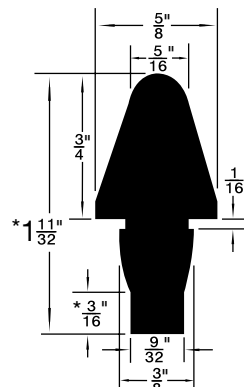

RB-21

Contact Sales Desk For Package Quantities

CATALOG 14

SPAENAUR