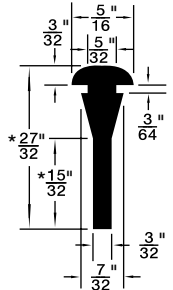

Shipping wt. **6.19 kg** (13-1/2 lbs.)

**For the complete assortment contents turn to A114**

Inch

Plug Bumpers

Pouce

Butoirs à pression

**Material:** SBR

**Hardness:** 50 to 65 Durometer, unless otherwise indicated.

**Colour:** Black, unless otherwise shown.

Listed by 1) Groove Dia. 2) O/A Head Dia.

\* Dimension preceded by an asterisk are for reference only, as tab to set them may vary in length.

**MUSHROOM OR BUTTON TYPE**

Duro 65 ± 5

PKG QTY. 25

Listed by 1) Groove Dia.  
2) Head Dia.

Spaenaur No.	Length	Width	Height
<b>315-030</b> White	2-1/2"	1/2"	1/2"
<b>315-077</b> Black	2-1/2"	1/2"	1/2"

SPAENAUR No.	A Groove Width	B Stem Length	C Head Height	D Groove Dia.	E Stem Dia.	F Head Dia.	PKG QTY.
<b>315-301</b>	1/16"	1/8"	5/32"	1/4"	5/16"	1/2"	<b>25</b>
<b>315-H89-1Y</b>	1/8"	11/64"	11/32"	9/32"	7/16"	5/8"	<b>100</b>
<b>315-082</b>	1/32"	1/8"	3/32"	5/32"	7/32"	3/8"	<b>25</b>
<b>315-277</b>	1/16"	1/8"	1/4"	1/4"	5/16"	1/2"	
<b>315-H66-1C</b>	1/8"	1/8"	1/8"	1/4"	11/32"	9/16"	
<b>315-290</b>	5/64"	5/32"	1/8"	9/32"	3/8"	9/16"	
<b>315-278</b>	1/16"	3/32"	5/32"	11/32"	13/32"	9/16"	
<b>315-H79-1N</b>	3/16"	3/16"	5/16"	1/2"	11/16"	1	
<b>315-280</b>	3/64"	3/32"	1/8"	3/16"	1/4"	5/16"	<b>25</b>
<b>315-275</b>	3/64"	1/8"	3/32"	1/4"	5/16"	7/16"	
<b>315-279</b>	3/64"	1/8"	3/16"	1/4"	5/16"	7/16"	
<b>315-H93-1N</b>	1/16"	3/16"	3/32"	3/16"	1/4"	1/2"	<b>25</b>

SPAENAU No.	A	D	E	F
<b>315-552</b>	3/16"	3/8"	1/32"	7/32"
<b>315-555</b>	1/4"	3/8"	1/16"	7/32"
<b>315-584</b>	1/2"	5/8"	1/16"	1/4"

SPAENAU No.	C	E	F
<b>315-577</b>	1/2"	23/32"	1/16"
<b>315-570</b>	3/8"	19/32"	1/16"
<b>315-571</b>	3/8"	19/32"	1/8"