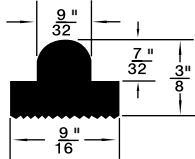

Plug Bumpers / Bolt & Screw Cap Bumpers

Inch

Butoirs à pression / boulons et pare-chocs à bouchon à vis

Pouce

Material: SBR, Natural Rubber or as noted.

Hardness: 50 to 65 Durometer

Colour: Black, unless otherwise shown.

315-016

Door Silencers

BOLT CAP BUMPER

Steel Door Frames

Fits #8 Pan Head

Contact Sales Desk
For Package Quantities

ASSORTMENT 805-621A

General Purpose RUBBER BUMPERS

"Most Popular Selected Sizes"
30 STYLES - 655 PIECES

Large Size Grey enamelled Steel Drawer will
fit Slide Racks, shown on page A3

Shipping wt. **6.19 kg** (13-1/2 lbs.)

For the complete assortment contents turn to A114