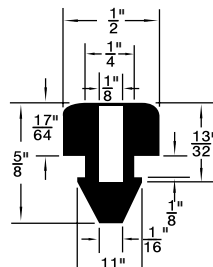

Inch

Plug Bumpers

Pouce

Butoirs à pression

Material: SBR

Hardness: 50 to 65 Durometer, unless otherwise indicated.

Colour: Black, unless otherwise shown.

Listed by 1) Groove Dia. 2) O/A Head Dia.

* Dimension preceded by an asterisk are for reference only, as tab to set them may vary in length.

MUSHROOM OR BUTTON TYPE

RB-25

Contact Sales Desk For Package Quantities