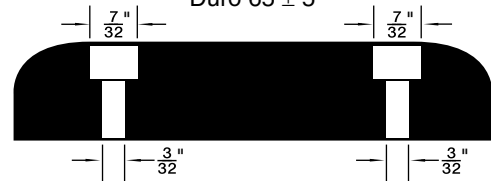

**MUSHROOM OR BUTTON TYPE - SBR**

**RB-302**  
No-hole Plug Type  
PKG QTY. 100

Listed by 1) Groove Dia.  
2) O/A Head Dia.

**B-1220**  
PKG QTY. 25

**315-271**  
PKG QTY. 25

**RB-45**  
PKG QTY. 25

**BAR PATTERN BUMPERS**

Duro 65 ± 5

PKG QTY. 25

Listed by 1) Groove Dia.  
2) Head Dia.

Spaenaur No.	Length	Width	Height
<b>315-030</b> White	2-1/2"	1/2"	1/2"
<b>315-077</b> Black	2-1/2"	1/2"	1/2"

SPAENAUR No.	A Groove Width	B Stem Length	C Head Height	D Groove Dia.	E Stem Dia.	F Head Dia.	PKG QTY.
<b>315-301</b>	1/16"	1/8"	5/32"	1/4"	5/16"	1/2"	<b>25</b>
<b>315-H89-1Y</b>	1/8"	11/64"	11/32"	9/32"	7/16"	5/8"	<b>100</b>
<b>315-082</b>	1/32"	1/8"	3/32"	5/32"	7/32"	3/8"	<b>25</b>
<b>315-277</b>	1/16"	1/8"	1/4"	1/4"	5/16"	1/2"	
<b>315-H66-1C</b>	1/8"	1/8"	1/8"	1/4"	11/32"	9/16"	
<b>315-290</b>	5/64"	5/32"	1/8"	9/32"	3/8"	9/16"	
<b>315-278</b>	1/16"	3/32"	5/32"	11/32"	13/32"	9/16"	
<b>315-H79-1N</b>	3/16"	3/16"	5/16"	1/2"	11/16"	1	
<b>315-280</b>	3/64"	3/32"	1/8"	3/16"	1/4"	5/16"	<b>25</b>
<b>315-275</b>	3/64"	1/8"	3/32"	1/4"	5/16"	7/16"	
<b>315-279</b>	3/64"	1/8"	3/16"	1/4"	5/16"	7/16"	
<b>315-H93-1N</b>	1/16"	3/16"	3/32"	3/16"	1/4"	1/2"	<b>25</b>