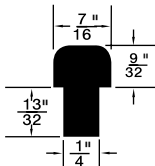

315-467
Polyethylene
(Rigid)