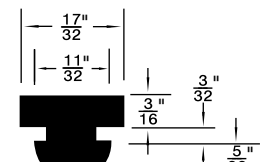

315-032 Black
315-037 Grey

Contact Sales Desk For Package Quantities