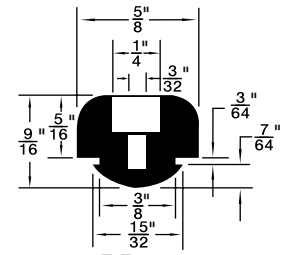

**Colour:** Black, unless otherwise shown.

Listed by 1) Groove Dia. 2) O/A Head Dia.

\* Dimension preceded by an asterisk are for reference only, as tab to set them may vary in length.

**MUSHROOM OR BUTTON TYPE**

**MUSHROOM OR BUTTON TYPE - SBR**

**RB-302**  
No-hole Plug Type  
PKG QTY. 100

Listed by 1) Groove Dia.  
2) O/A Head Dia.

**B-1220**  
PKG QTY. 25

**315-271**  
PKG QTY. 25

**RB-45**  
PKG QTY. 25

**BAR PATTERN BUMPERS**

Duro 65 ± 5

PKG QTY. 25

Listed by 1) Groove Dia.  
2) Head Dia.

Spaenaur No.	Length	Width	Height
<b>315-030</b> White	2-1/2"	1/2"	1/2"
<b>315-077</b> Black	2-1/2"	1/2"	1/2"

SPAENAUR No.	A Groove Width	B Stem Length	C Head Height	D Groove Dia.	E Stem Dia.	F Head Dia.	PKG QTY.
<b>315-301</b>	1/16"	1/8"	5/32"	1/4"	5/16"	1/2"	<b>25</b>
<b>315-H89-1Y</b>	1/8"	11/64"	11/32"	9/32"	7/16"	5/8"	<b>100</b>
<b>315-082</b>	1/32"	1/8"	3/32"	5/32"	7/32"	3/8"	<b>25</b>
<b>315-277</b>	1/16"	1/8"	1/4"	1/4"	5/16"	1/2"	
<b>315-H66-1C</b>	1/8"	1/8"	1/8"	1/4"	11/32"	9/16"	
<b>315-290</b>	5/64"	5/32"	1/8"	9/32"	3/8"	9/16"	
<b>315-278</b>	1/16"	3/32"	5/32"	11/32"	13/32"	9/16"	
<b>315-H79-1N</b>	3/16"	3/16"	5/16"	1/2"	11/16"	1	
<b>315-280</b>	3/64"	3/32"	1/8"	3/16"	1/4"	5/16"	<b>25</b>
<b>315-275</b>	3/64"	1/8"	3/32"	1/4"	5/16"	7/16"	
<b>315-279</b>	3/64"	1/8"	3/16"	1/4"	5/16"	7/16"	
<b>315-H93-1N</b>	1/16"	3/16"	3/32"	3/16"	1/4"	1/2"	<b>25</b>