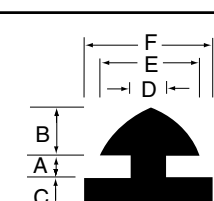

Duro 65 ± 5

PKG QTY. 25

Listed by 1) Groove Dia.  
2) Head Dia.

Spaenaur No.	Length	Width	Height
<b>315-030</b> White	2-1/2"	1/2"	1/2"
<b>315-077</b> Black	2-1/2"	1/2"	1/2"

SPAENAUR No.	A Groove Width	B Stem Length	C Head Height	D Groove Dia.	E Stem Dia.	F Head Dia.	PKG QTY.
<b>315-301</b>	1/16"	1/8"	5/32"	1/4"	5/16"	1/2"	<b>25</b>
<b>315-H89-1Y</b>	1/8"	11/64"	11/32"	9/32"	7/16"	5/8"	<b>100</b>
<b>315-082</b>	1/32"	1/8"	3/32"	5/32"	7/32"	3/8"	<b>25</b>
<b>315-277</b>	1/16"	1/8"	1/4"	1/4"	5/16"	1/2"	
<b>315-H66-1C</b>	1/8"	1/8"	1/8"	1/4"	11/32"	9/16"	
<b>315-290</b>	5/64"	5/32"	1/8"	9/32"	3/8"	9/16"	
<b>315-278</b>	1/16"	3/32"	5/32"	11/32"	13/32"	9/16"	
<b>315-H79-1N</b>	3/16"	3/16"	5/16"	1/2"	11/16"	1	
<b>315-280</b>	3/64"	3/32"	1/8"	3/16"	1/4"	5/16"	<b>25</b>
<b>315-275</b>	3/64"	1/8"	3/32"	1/4"	5/16"	7/16"	
<b>315-279</b>	3/64"	1/8"	3/16"	1/4"	5/16"	7/16"	
<b>315-H93-1N</b>	1/16"	3/16"	3/32"	3/16"	1/4"	1/2"	<b>25</b>