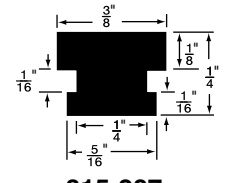

Inch

Plug Bumpers

Pouce

Butoirs à pression

Material: SBR

Hardness: 50 to 65 Durometer, unless otherwise indicated.

Colour: Black, unless otherwise shown.

Listed by 1) Groove Dia. 2) O/A Head Dia.

* Dimension preceded by an asterisk are for reference only, as tab to set them may vary in length.

MUSHROOM OR BUTTON TYPE

315-287

Contact Sales Desk For Package Quantities