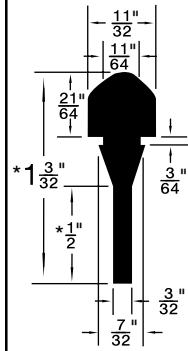

Inch

Plug Bumpers

Pouce

Butoirs à pression

Material: SBR

Hardness: 50 to 65 Durometer, unless otherwise indicated.

Colour: Black, unless otherwise shown.

Listed by 1) Groove Dia. 2) O/A Head Dia.

* Dimension preceded by an asterisk are for reference only, as tab to set them may vary in length.

MUSHROOM OR BUTTON TYPE

RB-71

Contact Sales Desk For Package Quantities