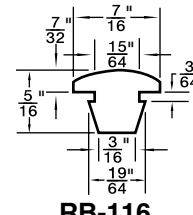

RB-116
White