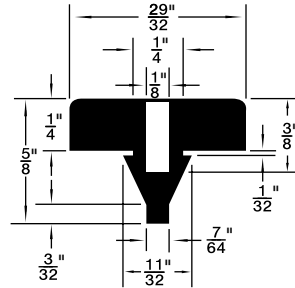

**Colour:** Black, unless otherwise shown.

Listed by 1) Groove Dia. 2) O/A Head Dia.

\* Dimension preceded by an asterisk are for reference only, as tab to set them may vary in length.

**MUSHROOM OR BUTTON TYPE**

Butoirs à pression

Pouce

**Material:** SBR

**Hardness:** 50 to 65 Durometer, unless otherwise indicated.

**Colour:** Black, unless otherwise shown.

\* Dimension preceded by an asterisk are for reference only, as tab to set them may vary in length.

Continued from Previous Page

**MUSHROOM OR BUTTON TYPE**

Listed by 1) Groove Dia. 2) O/A Head Dia.

315-G70-1A

315-H97-1M

RB-127

315-031

315-655

Duro 65 ± 5

PKG QTY. 25

Listed by 1) Groove Dia.  
2) Head Dia.

Spaenaur No.	Length	Width	Height
<b>315-030</b> White	2-1/2"	1/2"	1/2"
<b>315-077</b> Black	2-1/2"	1/2"	1/2"

SPAENAUR No.	A Groove Width	B Stem Length	C Head Height	D Groove Dia.	E Stem Dia.	F Head Dia.	PKG QTY.
<b>315-301</b>	1/16"	1/8"	5/32"	1/4"	5/16"	1/2"	<b>25</b>
<b>315-H89-1Y</b>	1/8"	11/64"	11/32"	9/32"	7/16"	5/8"	<b>100</b>
<b>315-082</b>	1/32"	1/8"	3/32"	5/32"	7/32"	3/8"	<b>25</b>
<b>315-277</b>	1/16"	1/8"	1/4"	1/4"	5/16"	1/2"	
<b>315-H66-1C</b>	1/8"	1/8"	1/8"	1/4"	11/32"	9/16"	
<b>315-290</b>	5/64"	5/32"	1/8"	9/32"	3/8"	9/16"	
<b>315-278</b>	1/16"	3/32"	5/32"	11/32"	13/32"	9/16"	
<b>315-H79-1N</b>	3/16"	3/16"	5/16"	1/2"	11/16"	1	
<b>315-280</b>	3/64"	3/32"	1/8"	3/16"	1/4"	5/16"	<b>25</b>
<b>315-275</b>	3/64"	1/8"	3/32"	1/4"	5/16"	7/16"	
<b>315-279</b>	3/64"	1/8"	3/16"	1/4"	5/16"	7/16"	
<b>315-H93-1N</b>	1/16"	3/16"	3/32"	3/16"	1/4"	1/2"	<b>25</b>