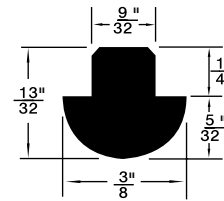

Plug Bumpers / Bolt & Screw Cap Bumpers

Inch

Butoirs à pression / boulons et pare-chocs à bouchon à vis

Pouce

Material: SBR, Natural Rubber or as noted.

Hardness: 50 to 65 Durometer

Colour: Black, unless otherwise shown.

315-053

Door Silencers

BOLT CAP BUMPER

Steel Door Frames

Fits #8 Pan Head

Contact Sales Desk
For Package Quantities

ASSORTMENT 805-621A

General Purpose RUBBER BUMPERS

"Most Popular Selected Sizes"
30 STYLES - 655 PIECES

Large Size Grey enamelled Steel Drawer will
fit Slide Racks, shown on page A3

Shipping wt. **6.19 kg** (13-1/2 lbs.)

For the complete assortment contents turn to A114