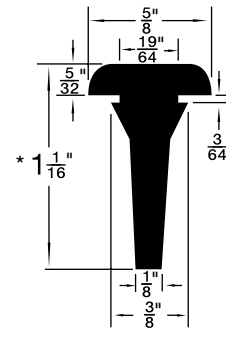

Plug Bumpers

Inch

Butoirs à pression

Pouce

Material: SBR

Hardness: 50 to 65 Durometer, unless otherwise indicated.

Colour: Black, unless otherwise shown.

* Dimension preceded by an asterisk are for reference only, as tab to set them may vary in length.

Continued from Previous Page

MUSHROOM OR BUTTON TYPE

Listed by 1) Groove Dia. 2) O/A Head Dia.

4224

Contact Sales Desk For Package Quantities

CATALOG 14

SPAENAUR