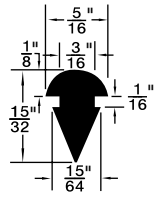

315-G25-1M