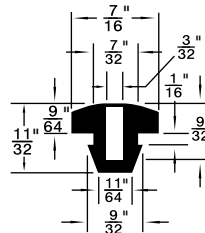

Inch

Plug Bumpers

Pouce

Butoirs à pression

Material: SBR

Hardness: 50 to 65 Durometer, unless otherwise indicated.

Colour: Black, unless otherwise shown.

Listed by 1) Groove Dia. 2) O/A Head Dia.

* Dimension preceded by an asterisk are for reference only, as tab to set them may vary in length.

MUSHROOM OR BUTTON TYPE

RB-143

Contact Sales Desk For Package Quantities