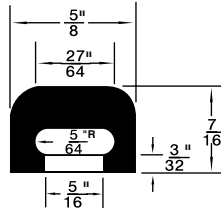

315-G12-1N
Fits #12 Pan Head