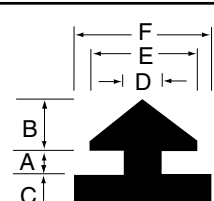

Duro 65 ± 5

PKG QTY. 25

Listed by 1) Groove Dia.  
2) Head Dia.

Spaenaur No.	Length	Width	Height
<b>315-030</b> White	2-1/2"	1/2"	1/2"
<b>315-077</b> Black	2-1/2"	1/2"	1/2"

SPAENAUR No.	A Groove Width	B Stem Length	C Head Height	D Groove Dia.	E Stem Dia.	F Head Dia.	PKG QTY.
<b>315-301</b>	1/16"	1/8"	5/32"	1/4"	5/16"	1/2"	<b>25</b>
<b>315-H89-1Y</b>	1/8"	11/64"	11/32"	9/32"	7/16"	5/8"	<b>100</b>
<b>315-082</b>	1/32"	1/8"	3/32"	5/32"	7/32"	3/8"	<b>25</b>
<b>315-277</b>	1/16"	1/8"	1/4"	1/4"	5/16"	1/2"	
<b>315-H66-1C</b>	1/8"	1/8"	1/8"	1/4"	11/32"	9/16"	
<b>315-290</b>	5/64"	5/32"	1/8"	9/32"	3/8"	9/16"	
<b>315-278</b>	1/16"	3/32"	5/32"	11/32"	13/32"	9/16"	
<b>315-H79-1N</b>	3/16"	3/16"	5/16"	1/2"	11/16"	1	
<b>315-280</b>	3/64"	3/32"	1/8"	3/16"	1/4"	5/16"	<b>25</b>
<b>315-275</b>	3/64"	1/8"	3/32"	1/4"	5/16"	7/16"	
<b>315-279</b>	3/64"	1/8"	3/16"	1/4"	5/16"	7/16"	
<b>315-H93-1N</b>	1/16"	3/16"	3/32"	3/16"	1/4"	1/2"	<b>25</b>