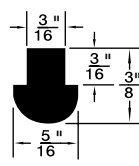

315-H22-1W