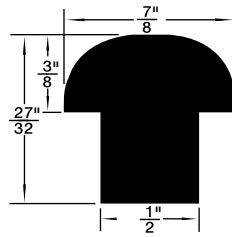

Plug Bumpers / Bolt & Screw Cap Bumpers

Inch

Butoirs à pression / boulons et pare-chocs à bouchon à vis

Pouce

Material: SBR, Natural Rubber or as noted.

Hardness: 50 to 65 Durometer

Colour: Black, unless otherwise shown.

4034

Door Silencers

BOLT CAP BUMPER

Steel Door Frames

Fits #8 Pan Head

Contact Sales Desk
For Package Quantities

ASSORTMENT 805-621A

General Purpose RUBBER BUMPERS

"Most Popular Selected Sizes"
30 STYLES - 655 PIECES

Large Size Grey enamelled Steel Drawer will
fit Slide Racks, shown on page A3

Shipping wt. **6.19 kg** (13-1/2 lbs.)

For the complete assortment contents turn to A114