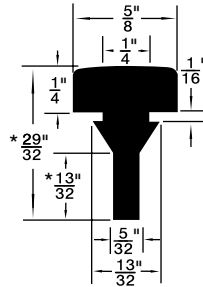

Butoirs à pression

Pouce

**Material:** SBR

**Hardness:** 50 to 65 Durometer, unless otherwise indicated.

**Colour:** Black, unless otherwise shown.

\* Dimension preceded by an asterisk are for reference only, as tab to set them may vary in length.

Continued from Previous Page

**MUSHROOM OR BUTTON TYPE**

Listed by 1) Groove Dia. 2) O/A Head Dia.

315-G70-1A

315-H97-1M

RB-127

315-031

315-655

Duro 65 ± 5

PKG QTY. 25

Listed by 1) Groove Dia.  
2) Head Dia.

Spaenaur No.	Length	Width	Height
<b>315-030</b> White	2-1/2"	1/2"	1/2"
<b>315-077</b> Black	2-1/2"	1/2"	1/2"

SPAENAUR No.	A Groove Width	B Stem Length	C Head Height	D Groove Dia.	E Stem Dia.	F Head Dia.	PKG QTY.
<b>315-301</b>	1/16"	1/8"	5/32"	1/4"	5/16"	1/2"	<b>25</b>
<b>315-H89-1Y</b>	1/8"	11/64"	11/32"	9/32"	7/16"	5/8"	<b>100</b>
<b>315-082</b>	1/32"	1/8"	3/32"	5/32"	7/32"	3/8"	<b>25</b>
<b>315-277</b>	1/16"	1/8"	1/4"	1/4"	5/16"	1/2"	
<b>315-H66-1C</b>	1/8"	1/8"	1/8"	1/4"	11/32"	9/16"	
<b>315-290</b>	5/64"	5/32"	1/8"	9/32"	3/8"	9/16"	
<b>315-278</b>	1/16"	3/32"	5/32"	11/32"	13/32"	9/16"	
<b>315-H79-1N</b>	3/16"	3/16"	5/16"	1/2"	11/16"	1	
<b>315-280</b>	3/64"	3/32"	1/8"	3/16"	1/4"	5/16"	<b>25</b>
<b>315-275</b>	3/64"	1/8"	3/32"	1/4"	5/16"	7/16"	
<b>315-279</b>	3/64"	1/8"	3/16"	1/4"	5/16"	7/16"	
<b>315-H93-1N</b>	1/16"	3/16"	3/32"	3/16"	1/4"	1/2"	<b>25</b>

SPAENAU No.	A	D	E	F
<b>315-552</b>	3/16"	3/8"	1/32"	7/32"
<b>315-555</b>	1/4"	3/8"	1/16"	7/32"
<b>315-584</b>	1/2"	5/8"	1/16"	1/4"

SPAENAU No.	C	E	F
<b>315-577</b>	1/2"	23/32"	1/16"
<b>315-570</b>	3/8"	19/32"	1/16"
<b>315-571</b>	3/8"	19/32"	1/8"