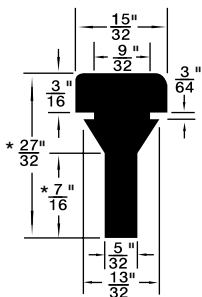

Plug Bumpers

Inch

Butoirs à pression

Pouce

Material: SBR

Hardness: 50 to 65 Durometer, unless otherwise indicated.

Colour: Black, unless otherwise shown.

* Dimension preceded by an asterisk are for reference only, as tab to set them may vary in length.

Continued from Previous Page

MUSHROOM OR BUTTON TYPE

Listed by 1) Groove Dia. 2) O/A Head Dia.

4155

Contact Sales Desk For Package Quantities

CATALOG 14

SPAENAUR