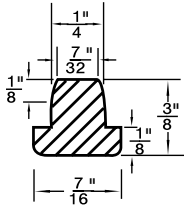

Plug Bumpers / Bolt & Screw Cap Bumpers

Inch

Butoirs à pression / boulons et pare-chocs à bouchon à vis

Pouce

Material: SBR, Natural Rubber or as noted.

Hardness: 50 to 65 Durometer

Colour: Black, unless otherwise shown.

RB-67 (White)
Duro 60-70