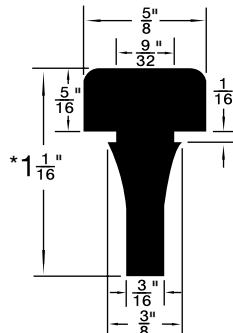

315-655

315-H38-2P
Duro 40 ± 5