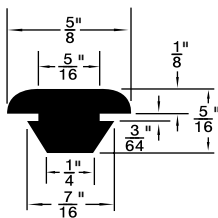

315-H49-1A