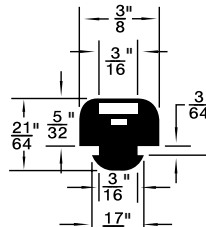

Inch

Plug Bumpers

Pouce

Butoirs à pression

Material: SBR

Hardness: 50 to 65 Durometer, unless otherwise indicated.

Colour: Black, unless otherwise shown.

Listed by 1) Groove Dia. 2) O/A Head Dia.

* Dimension preceded by an asterisk are for reference only, as tab to set them may vary in length.

MUSHROOM OR BUTTON TYPE

RB-43

Contact Sales Desk For Package Quantities