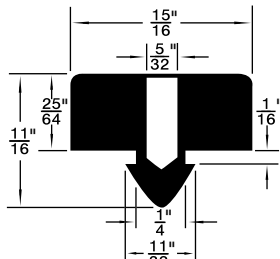

Continued from Previous Page

**MUSHROOM OR BUTTON TYPE**

Listed by 1) Groove Dia. 2) O/A Head Dia.

315-G70-1A

315-H97-1M

RB-127

315-031

315-655

Duro 65 ± 5

PKG QTY. 25

Listed by 1) Groove Dia.  
2) Head Dia.

Spaenaur No.	Length	Width	Height
<b>315-030</b> White	2-1/2"	1/2"	1/2"
<b>315-077</b> Black	2-1/2"	1/2"	1/2"

SPAENAUR No.	A Groove Width	B Stem Length	C Head Height	D Groove Dia.	E Stem Dia.	F Head Dia.	PKG QTY.
<b>315-301</b>	1/16"	1/8"	5/32"	1/4"	5/16"	1/2"	<b>25</b>
<b>315-H89-1Y</b>	1/8"	11/64"	11/32"	9/32"	7/16"	5/8"	<b>100</b>
<b>315-082</b>	1/32"	1/8"	3/32"	5/32"	7/32"	3/8"	<b>25</b>
<b>315-277</b>	1/16"	1/8"	1/4"	1/4"	5/16"	1/2"	
<b>315-H66-1C</b>	1/8"	1/8"	1/8"	1/4"	11/32"	9/16"	
<b>315-290</b>	5/64"	5/32"	1/8"	9/32"	3/8"	9/16"	
<b>315-278</b>	1/16"	3/32"	5/32"	11/32"	13/32"	9/16"	
<b>315-H79-1N</b>	3/16"	3/16"	5/16"	1/2"	11/16"	1	
<b>315-280</b>	3/64"	3/32"	1/8"	3/16"	1/4"	5/16"	<b>25</b>
<b>315-275</b>	3/64"	1/8"	3/32"	1/4"	5/16"	7/16"	
<b>315-279</b>	3/64"	1/8"	3/16"	1/4"	5/16"	7/16"	
<b>315-H93-1N</b>	1/16"	3/16"	3/32"	3/16"	1/4"	1/2"	<b>25</b>