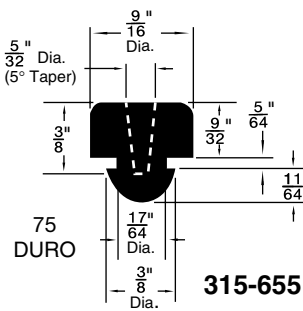

Continued from Previous Page

**MUSHROOM OR BUTTON TYPE**

Listed by 1) Groove Dia. 2) O/A Head Dia.

315-G70-1A

315-H97-1M

RB-127

315-031

315-655

Duro 65 ± 5

PKG QTY. 25

Listed by 1) Groove Dia.  
2) Head Dia.

Spaenaur No.	Length	Width	Height
<b>315-030</b> White	2-1/2"	1/2"	1/2"
<b>315-077</b> Black	2-1/2"	1/2"	1/2"

SPAENAUR No.	A Groove Width	B Stem Length	C Head Height	D Groove Dia.	E Stem Dia.	F Head Dia.	PKG QTY.
<b>315-301</b>	1/16"	1/8"	5/32"	1/4"	5/16"	1/2"	<b>25</b>
<b>315-H89-1Y</b>	1/8"	11/64"	11/32"	9/32"	7/16"	5/8"	<b>100</b>
<b>315-082</b>	1/32"	1/8"	3/32"	5/32"	7/32"	3/8"	<b>25</b>
<b>315-277</b>	1/16"	1/8"	1/4"	1/4"	5/16"	1/2"	
<b>315-H66-1C</b>	1/8"	1/8"	1/8"	1/4"	11/32"	9/16"	
<b>315-290</b>	5/64"	5/32"	1/8"	9/32"	3/8"	9/16"	
<b>315-278</b>	1/16"	3/32"	5/32"	11/32"	13/32"	9/16"	
<b>315-H79-1N</b>	3/16"	3/16"	5/16"	1/2"	11/16"	1	
<b>315-280</b>	3/64"	3/32"	1/8"	3/16"	1/4"	5/16"	<b>25</b>
<b>315-275</b>	3/64"	1/8"	3/32"	1/4"	5/16"	7/16"	
<b>315-279</b>	3/64"	1/8"	3/16"	1/4"	5/16"	7/16"	
<b>315-H93-1N</b>	1/16"	3/16"	3/32"	3/16"	1/4"	1/2"	<b>25</b>

**315-569 (White)**

SPAENAU No.	E	F	H
<b>315-573</b>	1/16"	11/16"	9/16"
<b>315-574</b>	1/32"	21/32"	17/32"

**315-463**

SPAENAU No.	A	C	D	E	F
<b>315-H44-1T</b>	7/32"	5/64"	9/32"	1/16"	7/32"
<b>315-G42-1M</b>	9/32"	1/8"	1/2"	1/16"	5/16"

SPAENAU No.	A	D	E	F	G
<b>315-580</b>	1/2"	23/32"	1/8"	3/8"	5/8"
<b>315-581</b>	1/2"	23/32"	3/16"	7/16"	5/8"

**315-590 (Shown)**

**315-586**

**315-592 (shown)**

SPAENAU No.	A	C	D	E	F	PKG QTY.
<b>315-592</b>	1-1/2"	1/16"	1-3/4"	1/16"	3/16"	10