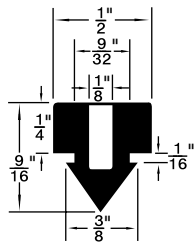

315-G62-2N