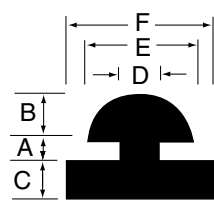

Duro 65 ± 5

PKG QTY. 25

Listed by 1) Groove Dia.  
2) Head Dia.

Spaenaur No.	Length	Width	Height
<b>315-030</b> White	2-1/2"	1/2"	1/2"
<b>315-077</b> Black	2-1/2"	1/2"	1/2"

SPAENAUR No.	A Groove Width	B Stem Length	C Head Height	D Groove Dia.	E Stem Dia.	F Head Dia.	PKG QTY.
<b>315-301</b>	1/16"	1/8"	5/32"	1/4"	5/16"	1/2"	<b>25</b>
<b>315-H89-1Y</b>	1/8"	11/64"	11/32"	9/32"	7/16"	5/8"	<b>100</b>
<b>315-082</b>	1/32"	1/8"	3/32"	5/32"	7/32"	3/8"	<b>25</b>
<b>315-277</b>	1/16"	1/8"	1/4"	1/4"	5/16"	1/2"	
<b>315-H66-1C</b>	1/8"	1/8"	1/8"	1/4"	11/32"	9/16"	
<b>315-290</b>	5/64"	5/32"	1/8"	9/32"	3/8"	9/16"	
<b>315-278</b>	1/16"	3/32"	5/32"	11/32"	13/32"	9/16"	
<b>315-H79-1N</b>	3/16"	3/16"	5/16"	1/2"	11/16"	1	
<b>315-280</b>	3/64"	3/32"	1/8"	3/16"	1/4"	5/16"	<b>25</b>
<b>315-275</b>	3/64"	1/8"	3/32"	1/4"	5/16"	7/16"	
<b>315-279</b>	3/64"	1/8"	3/16"	1/4"	5/16"	7/16"	
<b>315-H93-1N</b>	1/16"	3/16"	3/32"	3/16"	1/4"	1/2"	<b>25</b>