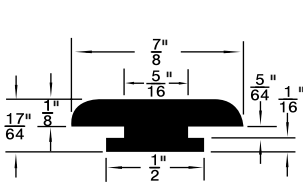

Inch

Plug Bumpers

Pouce

Butoirs à pression

Continued from Previous Page

MUSHROOM OR BUTTON TYPE - SBR

RB-302
No-hole Plug Type
PKG QTY. 100