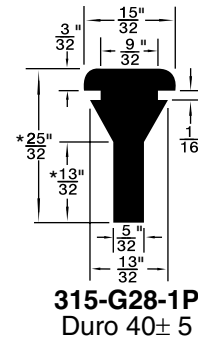

Continued from Previous Page

**MUSHROOM OR BUTTON TYPE**

Listed by 1) Groove Dia. 2) O/A Head Dia.

315-G70-1A

315-H97-1M

RB-127

315-031

315-655

Duro 65 ± 5

PKG QTY. 25

Listed by 1) Groove Dia.  
2) Head Dia.

Spaenaur No.	Length	Width	Height
<b>315-030</b> White	2-1/2"	1/2"	1/2"
<b>315-077</b> Black	2-1/2"	1/2"	1/2"

SPAENAUR No.	A Groove Width	B Stem Length	C Head Height	D Groove Dia.	E Stem Dia.	F Head Dia.	PKG QTY.
<b>315-301</b>	1/16"	1/8"	5/32"	1/4"	5/16"	1/2"	<b>25</b>
<b>315-H89-1Y</b>	1/8"	11/64"	11/32"	9/32"	7/16"	5/8"	<b>100</b>
<b>315-082</b>	1/32"	1/8"	3/32"	5/32"	7/32"	3/8"	<b>25</b>
<b>315-277</b>	1/16"	1/8"	1/4"	1/4"	5/16"	1/2"	
<b>315-H66-1C</b>	1/8"	1/8"	1/8"	1/4"	11/32"	9/16"	
<b>315-290</b>	5/64"	5/32"	1/8"	9/32"	3/8"	9/16"	
<b>315-278</b>	1/16"	3/32"	5/32"	11/32"	13/32"	9/16"	
<b>315-H79-1N</b>	3/16"	3/16"	5/16"	1/2"	11/16"	1	
<b>315-280</b>	3/64"	3/32"	1/8"	3/16"	1/4"	5/16"	<b>25</b>
<b>315-275</b>	3/64"	1/8"	3/32"	1/4"	5/16"	7/16"	
<b>315-279</b>	3/64"	1/8"	3/16"	1/4"	5/16"	7/16"	
<b>315-H93-1N</b>	1/16"	3/16"	3/32"	3/16"	1/4"	1/2"	<b>25</b>

**315-569 (White)**

SPAENAU No.	E	F	H
<b>315-573</b>	1/16"	11/16"	9/16"
<b>315-574</b>	1/32"	21/32"	17/32"

**315-463**

SPAENAU No.	A	C	D	E	F
<b>315-H44-1T</b>	7/32"	5/64"	9/32"	1/16"	7/32"
<b>315-G42-1M</b>	9/32"	1/8"	1/2"	1/16"	5/16"

SPAENAU No.	A	D	E	F
<b>315-552</b>	3/16"	3/8"	1/32"	7/32"
<b>315-555</b>	1/4"	3/8"	1/16"	7/32"
<b>315-584</b>	1/2"	5/8"	1/16"	1/4"

SPAENAU No.	C	E	F
<b>315-577</b>	1/2"	23/32"	1/16"
<b>315-570</b>	3/8"	19/32"	1/16"
<b>315-571</b>	3/8"	19/32"	1/8"