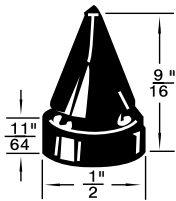

Door Silencers

BOLT CAP BUMPER

RB-155
Used on

Steel Door Frames