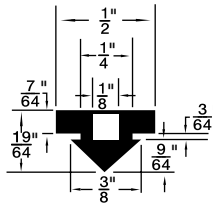

Inch

Plug Bumpers

Pouce

Butoirs à pression

Material: SBR

Hardness: 50 to 65 Durometer, unless otherwise indicated.

Colour: Black, unless otherwise shown.

Listed by 1) Groove Dia. 2) O/A Head Dia.

* Dimension preceded by an asterisk are for reference only, as tab to set them may vary in length.

MUSHROOM OR BUTTON TYPE

315-004

Contact Sales Desk For Package Quantities