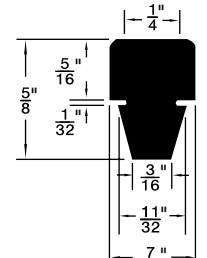

Inch

Plug Bumpers

Pouce

Butoirs à pression

Material: SBR

Hardness: 50 to 65 Durometer, unless otherwise indicated.

Colour: Black, unless otherwise shown.

Listed by 1) Groove Dia. 2) O/A Head Dia.

* Dimension preceded by an asterisk are for reference only, as tab to set them may vary in length.

MUSHROOM OR BUTTON TYPE

315-054

Contact Sales Desk For Package Quantities