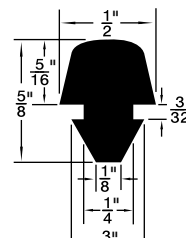

315-H75-1A