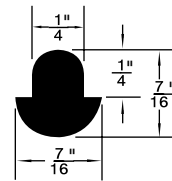

Plug Bumpers / Bolt & Screw Cap Bumpers

Inch

Butoirs à pression / boulons et pare-chocs à bouchon à vis

Pouce

Material: SBR, Natural Rubber or as noted.

Hardness: 50 to 65 Durometer

Colour: Black, unless otherwise shown.

315-015

Door Silencers

BOLT CAP BUMPER

Steel Door Frames

Fits #8 Pan Head

Contact Sales Desk
For Package Quantities

ASSORTMENT 805-621A

General Purpose RUBBER BUMPERS

"Most Popular Selected Sizes"
30 STYLES - 655 PIECES

Large Size Grey enamelled Steel Drawer will
fit Slide Racks, shown on page A3

Shipping wt. **6.19 kg** (13-1/2 lbs.)

For the complete assortment contents turn to A114