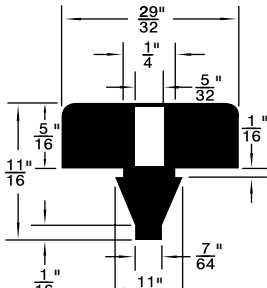

**Colour:** Black, unless otherwise shown.

Listed by 1) Groove Dia. 2) O/A Head Dia.

\* Dimension preceded by an asterisk are for reference only, as tab to set them may vary in length.

**MUSHROOM OR BUTTON TYPE**

Continued from Previous Page

**MUSHROOM OR BUTTON TYPE**

Listed by 1) Groove Dia. 2) O/A Head Dia.

315-G70-1A

315-H97-1M

RB-127

315-031

315-655

Duro 65 ± 5

PKG QTY. 25

Listed by 1) Groove Dia.  
2) Head Dia.

Spaenaur No.	Length	Width	Height
<b>315-030</b> White	2-1/2"	1/2"	1/2"
<b>315-077</b> Black	2-1/2"	1/2"	1/2"

SPAENAUR No.	A Groove Width	B Stem Length	C Head Height	D Groove Dia.	E Stem Dia.	F Head Dia.	PKG QTY.
<b>315-301</b>	1/16"	1/8"	5/32"	1/4"	5/16"	1/2"	<b>25</b>
<b>315-H89-1Y</b>	1/8"	11/64"	11/32"	9/32"	7/16"	5/8"	<b>100</b>
<b>315-082</b>	1/32"	1/8"	3/32"	5/32"	7/32"	3/8"	<b>25</b>
<b>315-277</b>	1/16"	1/8"	1/4"	1/4"	5/16"	1/2"	
<b>315-H66-1C</b>	1/8"	1/8"	1/8"	1/4"	11/32"	9/16"	
<b>315-290</b>	5/64"	5/32"	1/8"	9/32"	3/8"	9/16"	
<b>315-278</b>	1/16"	3/32"	5/32"	11/32"	13/32"	9/16"	
<b>315-H79-1N</b>	3/16"	3/16"	5/16"	1/2"	11/16"	1	
<b>315-280</b>	3/64"	3/32"	1/8"	3/16"	1/4"	5/16"	<b>25</b>
<b>315-275</b>	3/64"	1/8"	3/32"	1/4"	5/16"	7/16"	
<b>315-279</b>	3/64"	1/8"	3/16"	1/4"	5/16"	7/16"	
<b>315-H93-1N</b>	1/16"	3/16"	3/32"	3/16"	1/4"	1/2"	<b>25</b>