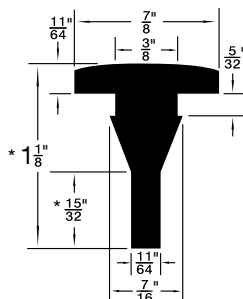

Listed by 1) Groove Dia.
2) O/A Head Dia.

B-1220
PKG QTY. 25