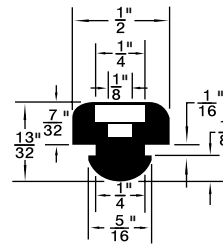

Inch

Plug Bumpers

Pouce

Butoirs à pression

Material: SBR

Hardness: 50 to 65 Durometer, unless otherwise indicated.

Colour: Black, unless otherwise shown.

Listed by 1) Groove Dia. 2) O/A Head Dia.

* Dimension preceded by an asterisk are for reference only, as tab to set them may vary in length.

MUSHROOM OR BUTTON TYPE

RB-44

Contact Sales Desk For Package Quantities