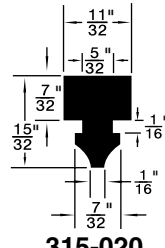

Inch

Plug Bumpers

Pouce

Butoirs à pression

Material: SBR

Hardness: 50 to 65 Durometer, unless otherwise indicated.

Colour: Black, unless otherwise shown.

Listed by 1) Groove Dia. 2) O/A Head Dia.

* Dimension preceded by an asterisk are for reference only, as tab to set them may vary in length.

MUSHROOM OR BUTTON TYPE

315-020

Contact Sales Desk For Package Quantities