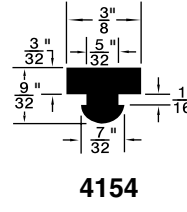

Inch

Plug Bumpers

Pouce

Butoirs à pression

Material: SBR

Hardness: 50 to 65 Durometer, unless otherwise indicated.

Colour: Black, unless otherwise shown.

Listed by 1) Groove Dia. 2) O/A Head Dia.

* Dimension preceded by an asterisk are for reference only, as tab to set them may vary in length.

MUSHROOM OR BUTTON TYPE

4154

Contact Sales Desk For Package Quantities