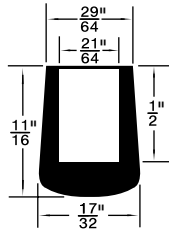

315-297

315-251

315-G13-1T

315-294

RB-192 (Duro 50)
RB-192W (White)
(Duro 70)

RB-193

RB-195

315-H55-1N
Neoprene
Duro 60

RB-197

RB-194

315-306

▲315-H86-1X
Neoprene Duro 60

▲ Also 315-027 I.D. 31/64" /O.D. 5/8" Top, 11/16" Base /O/A Ht. 25/32"

CRUTCH-TYPE TIPS Durometer 60

SPAENAUR No.	SIZE No.	A	B	C
RB-203	15	3/8"	3/4"	1-3/16"
RB-205	17	5/8"	1-1/8"	1-3/8"
RB-206	18	3/4"	1-1/4"	1-3/8"
RB-207	19	7/8"	1-5/16"	1-7/16"
315-G63-1T	20	1"	1-7/16"	1-7/16"
*315-079	20	1"	1-7/16"	1-7/16"
*RB-294	21	1-1/8"	1-11/16"	1-13/16"
RB-340	22	1-1/4"	1-11/16"	1-1/2"

Colour: Black (*White)

PKG QTY. 25

TUBING CAP (Black Polyethylene)

PKG QTY. 50

SPAENAUR No.	A	B	C
RB-347	7/8"	15/16"	25/32"
315-036	1"	1-3/16"	13/16"
315-051	1-1/8"	1-9/32"	25/32"

CATALOG 14

SPAENAUR