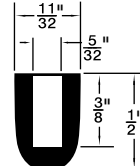

315-G13-1T