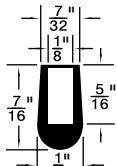

Rubber Tips / Tubing Caps

Inch

Bouts en caoutchouc / bouchons de tubage

Pouce

RUBBER TIPS

Contact Sales Desk For Package Quantities

SBR Compound - Black
65 DUROMETER
Unless otherwise noted

RB-191

RB-197

RB-194

315-306

▲315-H86-1X
Neoprene Duro 60

▲ Also 315-027 I.D. 31/64" /O.D. 5/8" Top, 11/16" Base /O/A Ht. 25/32"

CRUTCH-TYPE TIPS Durometer 60

SPAENAUR No.	SIZE No.	A	B	C
RB-203	15	3/8"	3/4"	1-3/16"
RB-205	17	5/8"	1-1/8"	1-3/8"
RB-206	18	3/4"	1-1/4"	1-3/8"
RB-207	19	7/8"	1-5/16"	1-7/16"
315-G63-1T	20	1"	1-7/16"	1-7/16"
*315-079	20	1"	1-7/16"	1-7/16"
*RB-294	21	1-1/8"	1-11/16"	1-13/16"
RB-340	22	1-1/4"	1-11/16"	1-1/2"