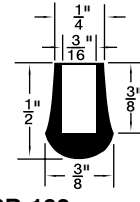

Rubber Tips / Tubing Caps

Inch

Bouts en caoutchouc / bouchons de tubage

Pouce

RUBBER TIPS

Contact Sales Desk For Package Quantities

SBR Compound - Black
65 DUROMETER
Unless otherwise noted

RB-191

315-297

315-251

315-G13-1T

315-294

RB-192 (Duro 50)
RB-192W (White)
(Duro 70)

RB-193

RB-195

315-H55-1N
Neoprene
Duro 60

RB-197

RB-194

315-306

▲315-H86-1X
Neoprene Duro 60

▲ Also 315-027 I.D. 31/64" /O.D. 5/8" Top, 11/16" Base /O/A Ht. 25/32"

CRUTCH-TYPE TIPS Durometer 60

SPAENAUR No.	SIZE No.	A	B	C
RB-203	15	3/8"	3/4"	1-3/16"
RB-205	17	5/8"	1-1/8"	1-3/8"
RB-206	18	3/4"	1-1/4"	1-3/8"
RB-207	19	7/8"	1-5/16"	1-7/16"
315-G63-1T	20	1"	1-7/16"	1-7/16"
*315-079	20	1"	1-7/16"	1-7/16"
*RB-294	21	1-1/8"	1-11/16"	1-13/16"
RB-340	22	1-1/4"	1-11/16"	1-1/2"

Colour: Black (*White)

PKG QTY. 25

TUBING CAP (Black Polyethylene)

PKG QTY. 50

SPAENAUR No.	A	B	C
RB-347	7/8"	15/16"	25/32"
315-036	1"	1-3/16"	13/16"
315-051	1-1/8"	1-9/32"	25/32"

CATALOG 14

SPAENAUR