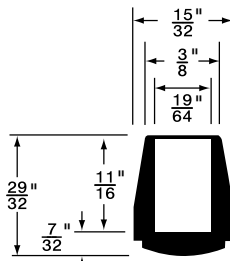

RB-197

RB-194

315-306

▲315-H86-1X
Neoprene Duro 60

▲ Also 315-027 I.D. 31/64" /O.D. 5/8" Top, 11/16" Base /O/A Ht. 25/32"

CRUTCH-TYPE TIPS Durometer 60

SPAENAUR No.	SIZE No.	A	B	C
RB-203	15	3/8"	3/4"	1-3/16"
RB-205	17	5/8"	1-1/8"	1-3/8"
RB-206	18	3/4"	1-1/4"	1-3/8"
RB-207	19	7/8"	1-5/16"	1-7/16"
315-G63-1T	20	1"	1-7/16"	1-7/16"
*315-079	20	1"	1-7/16"	1-7/16"
*RB-294	21	1-1/8"	1-11/16"	1-13/16"
RB-340	22	1-1/4"	1-11/16"	1-1/2"

Colour: Black (*White)

PKG QTY. 25

TUBING CAP (Black Polyethylene)

PKG QTY. 50

SPAENAUR No.	A	B	C
RB-347	7/8"	15/16"	25/32"
315-036	1"	1-3/16"	13/16"
315-051	1-1/8"	1-9/32"	25/32"

CATALOG 14

SPAENAUR