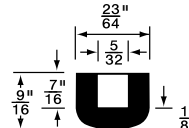

Rubber Tips / Tubing Caps

Inch

Bouts en caoutchouc / bouchons de tubage

Pouce

RUBBER TIPS

Contact Sales Desk For Package Quantities

SBR Compound - Black
65 DUROMETER
Unless otherwise noted

315-294

▲ Also 315-027 I.D. 31/64" /O.D. 5/8" Top, 11/16" Base /O/A Ht. 25/32"

CRUTCH-TYPE TIPS Durometer 60

SPAENAUR No.	SIZE No.	A	B	C
RB-203	15	3/8"	3/4"	1-3/16"
RB-205	17	5/8"	1-1/8"	1-3/8"
RB-206	18	3/4"	1-1/4"	1-3/8"
RB-207	19	7/8"	1-5/16"	1-7/16"
315-G63-1T	20	1"	1-7/16"	1-7/16"
*315-079	20	1"	1-7/16"	1-7/16"
*RB-294	21	1-1/8"	1-11/16"	1-13/16"
RB-340	22	1-1/4"	1-11/16"	1-1/2"

Colour: Black (*White)

PKG QTY. 25

TUBING CAP (Black Polyethylene)

PKG QTY. 50

SPAENAUR No.	A	B	C
RB-347	7/8"	15/16"	25/32"
315-036	1"	1-3/16"	13/16"
315-051	1-1/8"	1-9/32"	25/32"

CATALOG 14

SPAENAUR