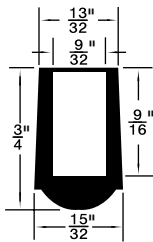

Rubber Tips / Tubing Caps

Inch

Bouts en caoutchouc / bouchons de tubage

Pouce

RUBBER TIPS

Contact Sales Desk For Package Quantities

SBR Compound - Black
65 DUROMETER
Unless otherwise noted

RB-191

315-297

315-251

315-G13-1T

315-294

RB-192 (Duro 50)
RB-192W (White)
(Duro 70)

RB-193

RB-195

315-H55-1N
Neoprene
Duro 60

RB-197

RB-194

315-306

▲315-H86-1X
Neoprene Duro 60

▲ Also 315-027 I.D. 31/64" /O.D. 5/8" Top, 11/16" Base /O/A Ht. 25/32"

CRUTCH-TYPE TIPS Durometer 60

SPAENAUR No.	SIZE No.	A	B	C
RB-203	15	3/8"	3/4"	1-3/16"
RB-205	17	5/8"	1-1/8"	1-3/8"
RB-206	18	3/4"	1-1/4"	1-3/8"
RB-207	19	7/8"	1-5/16"	1-7/16"
315-G63-1T	20	1"	1-7/16"	1-7/16"
*315-079	20	1"	1-7/16"	1-7/16"
*RB-294	21	1-1/8"	1-11/16"	1-13/16"
RB-340	22	1-1/4"	1-11/16"	1-1/2"

Colour: Black (*White)

PKG QTY. 25

TUBING CAP (Black Polyethylene)

PKG QTY. 50

SPAENAUR No.	A	B	C
RB-347	7/8"	15/16"	25/32"
315-036	1"	1-3/16"	13/16"
315-051	1-1/8"	1-9/32"	25/32"

CATALOG 14

SPAENAUR