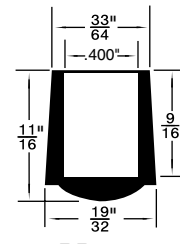

315-297

315-251

315-G13-1T

315-294

RB-192 (Duro 50)
RB-192W (White)
(Duro 70)

RB-193

RB-195

315-H55-1N
Neoprene
Duro 60

RB-197

RB-194

315-306

▲315-H86-1X
Neoprene Duro 60

▲ Also 315-027 I.D. 31/64" /O.D. 5/8" Top, 11/16" Base /O/A Ht. 25/32"

CRUTCH-TYPE TIPS Durometer 60

SPAENAUR No.	SIZE No.	A	B	C
RB-203	15	3/8"	3/4"	1-3/16"
RB-205	17	5/8"	1-1/8"	1-3/8"
RB-206	18	3/4"	1-1/4"	1-3/8"
RB-207	19	7/8"	1-5/16"	1-7/16"
315-G63-1T	20	1"	1-7/16"	1-7/16"
*315-079	20	1"	1-7/16"	1-7/16"
*RB-294	21	1-1/8"	1-11/16"	1-13/16"
RB-340	22	1-1/4"	1-11/16"	1-1/2"

Colour: Black (*White)

PKG QTY. 25

TUBING CAP (Black Polyethylene)

PKG QTY. 50

SPAENAUR No.	A	B	C
RB-347	7/8"	15/16"	25/32"
315-036	1"	1-3/16"	13/16"
315-051	1-1/8"	1-9/32"	25/32"

CATALOG 14

SPAENAUR