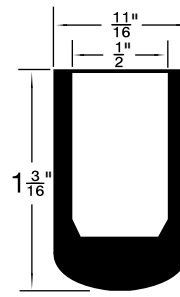

Rubber Tips / Tubing Caps

Inch

Bouts en caoutchouc / bouchons de tubage

Pouce

RUBBER TIPS

Contact Sales Desk For Package Quantities

SBR Compound - Black
65 DUROMETER
Unless otherwise noted

RB-191

RB-197

RB-194

315-306

▲315-H86-1X
Neoprene Duro 60

▲ Also 315-027 I.D. 31/64" /O.D. 5/8" Top, 11/16" Base /O/A Ht. 25/32"

CRUTCH-TYPE TIPS Durometer 60

SPAENAUR No.	SIZE No.	A	B	C
RB-203	15	3/8"	3/4"	1-3/16"
RB-205	17	5/8"	1-1/8"	1-3/8"
RB-206	18	3/4"	1-1/4"	1-3/8"
RB-207	19	7/8"	1-5/16"	1-7/16"
315-G63-1T	20	1"	1-7/16"	1-7/16"
*315-079	20	1"	1-7/16"	1-7/16"
*RB-294	21	1-1/8"	1-11/16"	1-13/16"
RB-340	22	1-1/4"	1-11/16"	1-1/2"

Colour: Black (*White)

PKG QTY. 25

TUBING CAP (Black Polyethylene)

PKG QTY. 50

SPAENAUR No.	A	B	C
RB-347	7/8"	15/16"	25/32"
315-036	1"	1-3/16"	13/16"
315-051	1-1/8"	1-9/32"	25/32"

CATALOG 14

SPAENAUR