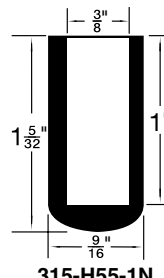

Rubber Tips / Tubing Caps

Inch

Bouts en caoutchouc / bouchons de tubage

Pouce

RUBBER TIPS

Contact Sales Desk For Package Quantities

SBR Compound - Black
65 DUROMETER
Unless otherwise noted

RB-191

315-297

315-251

315-G13-1T

315-294

RB-192 (Duro 50)
RB-192W (White)
(Duro 70)

RB-193

RB-195

315-H55-1N
Neoprene
Duro 60

RB-197

RB-194

315-306

▲315-H86-1X
Neoprene Duro 60

▲ Also 315-027 I.D. 31/64" /O.D. 5/8" Top, 11/16" Base /O/A Ht. 25/32"

CRUTCH-TYPE TIPS Durometer 60

SPAENAUR No.	SIZE No.	A	B	C
RB-203	15	3/8"	3/4"	1-3/16"
RB-205	17	5/8"	1-1/8"	1-3/8"
RB-206	18	3/4"	1-1/4"	1-3/8"
RB-207	19	7/8"	1-5/16"	1-7/16"
315-G63-1T	20	1"	1-7/16"	1-7/16"
*315-079	20	1"	1-7/16"	1-7/16"
*RB-294	21	1-1/8"	1-11/16"	1-13/16"
RB-340	22	1-1/4"	1-11/16"	1-1/2"

Colour: Black (*White)

PKG QTY. 25

TUBING CAP (Black Polyethylene)

PKG QTY. 50

SPAENAUR No.	A	B	C
RB-347	7/8"	15/16"	25/32"
315-036	1"	1-3/16"	13/16"
315-051	1-1/8"	1-9/32"	25/32"

CATALOG 14

SPAENAUR