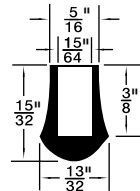

Rubber Tips / Tubing Caps

Inch

Bouts en caoutchouc / bouchons de tubage

Pouce

RUBBER TIPS

Contact Sales Desk For Package Quantities

SBR Compound - Black
65 DUROMETER
Unless otherwise noted

RB-191

315-297

315-251

315-G13-1T

315-294

RB-192 (Duro 50)
RB-192W (White)
(Duro 70)

RB-193

RB-195

315-H55-1N
Neoprene
Duro 60

RB-197

RB-194

315-306

▲315-H86-1X
Neoprene Duro 60

▲ Also 315-027 I.D. 31/64" /O.D. 5/8" Top, 11/16" Base /O/A Ht. 25/32"

CRUTCH-TYPE TIPS Durometer 60

SPAENAUR No.	SIZE No.	A	B	C
RB-203	15	3/8"	3/4"	1-3/16"
RB-205	17	5/8"	1-1/8"	1-3/8"
RB-206	18	3/4"	1-1/4"	1-3/8"
RB-207	19	7/8"	1-5/16"	1-7/16"
315-G63-1T	20	1"	1-7/16"	1-7/16"
*315-079	20	1"	1-7/16"	1-7/16"
*RB-294	21	1-1/8"	1-11/16"	1-13/16"
RB-340	22	1-1/4"	1-11/16"	1-1/2"

Colour: Black (*White)

PKG QTY. 25

TUBING CAP (Black Polyethylene)

PKG QTY. 50

SPAENAUR No.	A	B	C
RB-347	7/8"	15/16"	25/32"
315-036	1"	1-3/16"	13/16"
315-051	1-1/8"	1-9/32"	25/32"

CATALOG 14

SPAENAUR