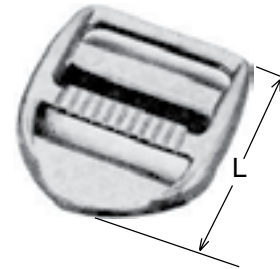

**Slide Release / Ladderloc® / Triglide® Buckles**

Inch

**Déconnexion pour glissière / Ladderloc® / Boucles Triglide®**

Pouce

**SIDE RELEASE BUCKLE**

The Side Release Buckle has become a standard for both performance and appearance among molded buckles and fasteners. It is popular in applications involving backpacking and sporting gear, soft luggage, juvenile products and a wide range of other new and ingenious uses. The patented design is both functionally and esthetically superior.

- Single-handed release and adjustment.
- Designed to prevent unintentional release.

SPAENAUR No.	Description	Overall Length (L)	PKG QTY.
122-683	Fits 3/4" Webbing	2-3/16"	25
122-684	Fits 1" Webbing	2-3/4"	25
122-685	Fits 2" Webbing	3-1/8"	10

Material: **Acetal**

Colour: **Black**

**LADDERLOC™**

The Ladderloc™ is one of the most versatile buckles available anywhere. It allows easy one-handed release or tightening of webbing and straps. Its design is simple but its applications are endless.

- Patented design eliminates slippage and creep of webbing.
- Unaffected by extremes in weather and temperature.

SPAENAUR No.	Description	Overall Length (L)
122-686	Fits 3/4" Webbing	1-35/64"
122-A03-1A	Fits 1" Webbing	1-37/64"