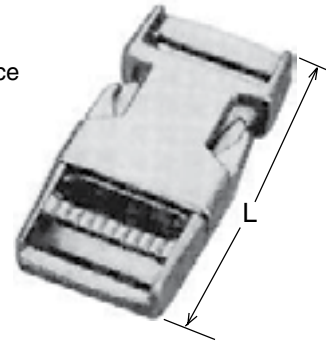

**Slide Release / Ladderloc® / Triglide® Buckles**

Inch

**Déconnexion pour glissière / Ladderloc® / Boucles Triglide®**

Pouce

**SIDE RELEASE BUCKLE**

The Side Release Buckle has become a standard for both performance and appearance among molded buckles and fasteners. It is popular in applications involving backpacking and sporting gear, soft luggage, juvenile products and a wide range of other new and ingenious uses. The patented design is both functionally and esthetically superior.

- Single-handed release and adjustment.
- Designed to prevent unintentional release.

SPAENAUR No.	Description	Overall Length (L)	PKG QTY.
122-683	Fits 3/4" Webbing	2-3/16"	25
122-684	Fits 1" Webbing	2-3/4"	25
122-685	Fits 2" Webbing	3-1/8"	10

Material: **Acetal**

Colour: **Black**

**LADDERLOC™**

The Ladderloc™ is one of the most versatile buckles available anywhere. It allows easy one-handed release or tightening of webbing and straps. Its design is simple but its applications are endless.

- Patented design eliminates slippage and creep of webbing.
- Unaffected by extremes in weather and temperature.

SPAENAUR No.	Description	Overall Length (L)
122-686	Fits 3/4" Webbing	1-35/64"
122-A03-1A	Fits 1" Webbing	1-37/64"