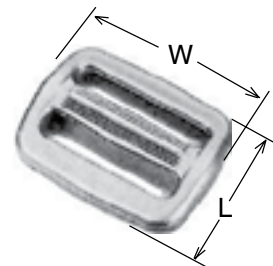

- Single-handed release and adjustment.
- Designed to prevent unintentional release.

SPAENAUR No.	Description	Overall Length (L)	PKG QTY.
122-683	Fits 3/4" Webbing	2-3/16"	25
122-684	Fits 1" Webbing	2-3/4"	25
122-685	Fits 2" Webbing	3-1/8"	10

- Patented design eliminates slippage and creep of webbing.
- Unaffected by extremes in weather and temperature.

SPAENAUR No.	Description	Overall Length (L)
122-686	Fits 3/4" Webbing	1-35/64"
122-A03-1A	Fits 1" Webbing	1-37/64"

Material: **Acetal**

Colour: **Black**

PKG QTY. **50**

**TRIGLIDE™**

The Triglide™ is perfect in any strap or webbing application where variable length is required. It also works well in combination with other buckles as a means of securing loose webbing needs.

- Engineered to grip webbing securely, yet readily adjustable.

SPAENAUR No.	Description	Length (L)	Width (W)
122-690	Fits 3/4" Webbing	29/32"	1"
122-691	Fits 1" Webbing	1"	1-19/64"
122-696	Fits 1-1/4" Webbing	1-3/8"	1-9/16"