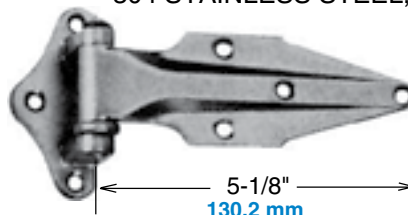

Forged Hinges

BRASS, Bright Chrome Finish or 304 STAINLESS STEEL, Plain Finish

Weight 9 oz.

PKG QTY. 1

Rugged forged Brass hinge with high lustre chrome finish for vent doors - refrigerated dairy and ice-cream trucks, back bars and food cabinets.

SPAENAUR No.

099-093SS For Flush Mount - Stainless Steel Mtr'l.

099-094 Offset 3/4" - Stainless Steel Mtr'l.

Strap — 5-1/8" centre of pin to end. Bracket — 1-3/8" x 3" long. Can furnish any offset from flush to 1-1/8". Narrow Brackets for use even where space is a problem. Furnished with knurled pin for use on right or left hand doors. Holes countersunk for No. 8 oval head screws.