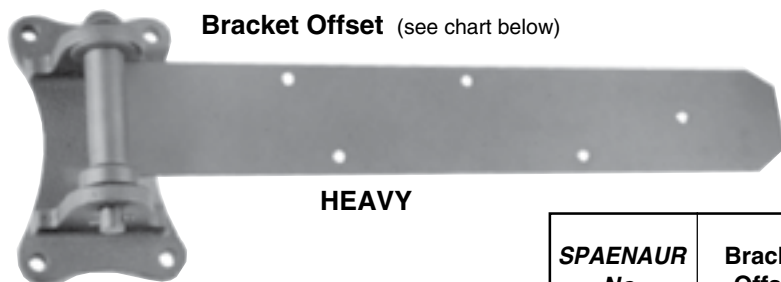

Refrigeration Strap & T-Hinges

Inch

Pentures et charnières en T pour réfrigérateur

Pouce

For Walk-in Coolers, Freezers or Cold Storage Boxes

HEAVY

Strap - Rolled Steel Plate, Zinc Plated.
Bracket - Cast Iron, Grey Powder Coated.

See pages L73-L74 for Refrigerator Locks.

Adaptable -
Right or Left

PKG QTY. 1

	SPAENAUR No.	Bracket	Bracket Offset	Thick-ness	STRAP SIZE		Wt. (lbs.)	
					Width	Length		
Steel Pin 3/8" Dia. Nylon Bushings Steel Washers Use 1/4" Countersunk Screws	099-079	3 Hole Bracket	1-3/8"	1/8"	4 Hole Strap	3"	14"	3
	099-080		1"	.166"		3"	14"	3-1/2
	099-081		1-3/8"	.166"		3"	14"	3-1/2
Steel Pin 9/16" Dia. Steel Ball Bearings Steel Washers Use 5/16" Countersunk Screws	099-082	4 Hole Bracket	1"	.166"	5 Hole Strap	4"	21"	7
	099-083		1-3/8"	.166"		4"	21"	7
	099-084		1"	1/4"		4"	21"	8
	099-085		1-3/8"	1/4"		4"	21"	8
	099-086		1-5/8"	1/4"		4"	21"	8

Bracket Offset (see chart below)

HEAVY

All Hinges

Adaptable for -

Right or Left

Strap - Rolled Steel Plate, Zinc Plated.
Bracket - Cast Iron, Grey Powder Coated.

Bracket 6-7/8" high x 4" wide.
 Holes in bracket drilled for 3/8" bolts.
 Pin — Steel - 9/16" diameter x 5" long.
 Washers — Steel. **PKG QTY. 1**

SPAENAUR No.

099-093SS For Flush Mount - Stainless Steel Mtr'l.

099-094 Offset 3/4" - Stainless Steel Mtr'l.

Strap — 5-1/8" centre of pin to end. Bracket — 1-3/8" x 3" long. Can furnish any offset from flush to 1-1/8". Narrow Brackets for use even where space is a problem. Furnished with knurled pin for use on right or left hand doors. Holes countersunk for No. 8 oval head screws.