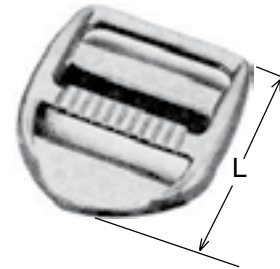

Slide Release / Ladderloc® / Triglide® Buckles

Inch

Déconnexion pour glissière / Ladderloc® / Boucles Triglide®

Pouce

SIDE RELEASE BUCKLE

The Side Release Buckle has become a standard for both performance and appearance among molded buckles and fasteners. It is popular in applications involving backpacking and sporting gear, soft luggage, juvenile products and a wide range of other new and ingenious uses. The patented design is both functionally and esthetically superior.

- Single-handed release and adjustment.
- Designed to prevent unintentional release.

SPAENAUR No.	Description	Overall Length (L)	PKG QTY.
122-683	Fits 3/4" Webbing	2-3/16"	25
122-684	Fits 1" Webbing	2-3/4"	25
122-685	Fits 2" Webbing	3-1/8"	10

Material: **Acetal**

Colour: **Black**

LADDERLOC™

The Ladderloc™ is one of the most versatile buckles available anywhere. It allows easy one-handed release or tightening of webbing and straps. Its design is simple but its applications are endless.

- Patented design eliminates slippage and creep of webbing.
- Unaffected by extremes in weather and temperature.

SPAENAUR No.	Description	Overall Length (L)
122-686	Fits 3/4" Webbing	1-35/64"
122-A03-1A	Fits 1" Webbing	1-37/64"