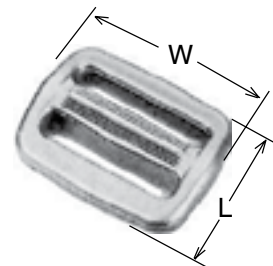

Slide Release / Ladderloc® / Triglide® Buckles

Inch

Déconnexion pour glissière / Ladderloc® / Boucles Triglide®

Pouce

SIDE RELEASE BUCKLE

The Side Release Buckle has become a standard for both performance and appearance among molded buckles and fasteners. It is popular in applications involving backpacking and sporting gear, soft luggage, juvenile products and a wide range of other new and ingenious uses. The patented design is both functionally and esthetically superior.

- Patented design eliminates slippage and creep of webbing.
- Unaffected by extremes in weather and temperature.

SPAENAUR No.	Description	Overall Length (L)
122-686	Fits 3/4" Webbing	1-35/64"
122-A03-1A	Fits 1" Webbing	1-37/64"

Material: **Acetal**

Colour: **Black**

PKG QTY. **50**

TRIGLIDE™

The Triglide™ is perfect in any strap or webbing application where variable length is required. It also works well in combination with other buckles as a means of securing loose webbing needs.

- Engineered to grip webbing securely, yet readily adjustable.

SPAENAUR No.	Description	Length (L)	Width (W)
122-690	Fits 3/4" Webbing	29/32"	1"
122-691	Fits 1" Webbing	1"	1-19/64"
122-696	Fits 1-1/4" Webbing	1-3/8"	1-9/16"