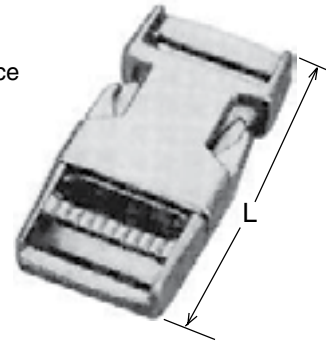

Slide Release / Ladderloc® / Triglide® Buckles

Inch

Déconnexion pour glissière / Ladderloc® / Boucles Triglide®

Pouce

SIDE RELEASE BUCKLE

The Side Release Buckle has become a standard for both performance and appearance among molded buckles and fasteners. It is popular in applications involving backpacking and sporting gear, soft luggage, juvenile products and a wide range of other new and ingenious uses. The patented design is both functionally and esthetically superior.

- Single-handed release and adjustment.
- Designed to prevent unintentional release.

SPAENAUR No.	Description	Overall Length (L)	PKG QTY.
122-683	Fits 3/4" Webbing	2-3/16"	25
122-684	Fits 1" Webbing	2-3/4"	25
122-685	Fits 2" Webbing	3-1/8"	10

Material: **Acetal**

Colour: **Black**

LADDERLOC™

The Ladderloc™ is one of the most versatile buckles available anywhere. It allows easy one-handed release or tightening of webbing and straps. Its design is simple but its applications are endless.

- Patented design eliminates slippage and creep of webbing.
- Unaffected by extremes in weather and temperature.

SPAENAUR No.	Description	Overall Length (L)
122-686	Fits 3/4" Webbing	1-35/64"
122-A03-1A	Fits 1" Webbing	1-37/64"