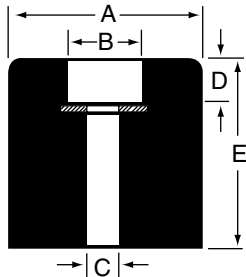

Pare-chocs à vis encastrés

Pouce

Material: SBR

Hardness: 60 Durometer ±5. **Colour:** Black, unless otherwise shown.

RECESS TYPE — WITH STEEL WASHER INSERT

Listed by 1) Outside Dia.
2) Height.

**STYLE A
Flat Top**

SPAENAUR No.	A O.D.	B Recess Dia.	C Bore Dia.	D Recess Depth	E O/A Height
315-G52-2K	1/2"	5/16"	5/32"	3/16"	3/8"
315-007	17/32"	1/4"	1/8"	5/32"	9/32"
315-038	5/8"	9/32"	5/32"	1/8"	9/32"
*315-H31-1N	5/8"	9/32"	5/32"	1/4"	13/32"
315-H23-1M	5/8"	9/32"	5/32"	1/4"	13/32"
RB-183	21/32"	5/16"	5/32"	1/4"	1/2"
*RB-306	21/32"	5/16"	5/32"	1/4"	1/2"
315-H96-1W	23/32"	1/4"	1/8"	7/32"	7/16"
315-009	23/32"	5/16"	3/16"	3/16"	13/32"
315-H35-1M	3/4"	5/16"	5/32"	1/4"	13/32"
RB-187	3/4"	3/8"	5/32"	1/4"	1"
315-G50-1N	3/4"	3/8"	3/16"	1/4"	9/16"
315-H36-1X	51/64"	11/32"	11/64"	1/4"	25/32"
315-H64-1P	1"	5/16"	5/32"	1/8"	1/4"
315-261	1"	1/2"	7/32"	1/4"	1/2"
315-G53-1W	1"	3/8"	5/32"	1/4"	1"
315-255	1"	17/32"	9/32"	5/16"	9/16"
315-H27-2Y	1-1/2"	3/4"	5/16"	11/32"	5/8"
315-G27-1A	1-1/2"	3/4"	1/4"	3/8"	3/4"
RB-188	1-1/2"	3/4"	1/4"	3/8"	1-1/2"

*White Colour

**STYLE B
Rounded Top**

SPAENAUR No.	A O.D.	B Recess Dia.	C Bore Dia.	D Recess Depth	E O/A Height
315-302	1/2"	1/4"	1/8"	3/16"	11/32"
B-871	1"	1/4"	1/8"	7/16"	13/16"
315-253	1"	5/16"	5/32"	5/8"	1"
315-256	1-3/32"	7/16"	3/16"	13/32"	5/8"