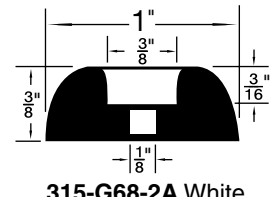

Contact Sales Desk For Package Quantities

RB-61

315-H76-1P

315-G35-1C

315-046

315-010

4243

315-044

MATERIAL

Polyethylene = 1

Polyplastomer = 2

*Grey

SPAENAUR No. Colour		Material	DIMENSIONS (in inches)				
Black	White		A	B	C	D	E
*315-G36-1N	—	2	1/4	1/2	1/8	1/8	9/32
315-475	315-476	1	1/4	1/2	3/32	9/64	1/4
315-477	315-478	2	1/4	1/2	1/8	5/32	9/32
315-479	315-480	1	3/8	3/4	1/4	5/32	3/8
315-481	315-482	2	7/16	5/8	1/4	5/32	21/64
315-483	—	1	1/2	7/8	3/8	3/16	3/8
315-484	—	1	1/2	7/8	3/8	5/32	3/8
315-485	315-575	1	5/8	7/8	3/16	3/16	3/8
315-486	—	1	5/8	1	5/16	13/64	11/32
315-487	—	1	1	1-1/8	9/16	1/4	15/32
315-645	—	1	3/4	1-1/8	5/16	13/64	17/32

*White Colour

**STYLE B
Rounded Top**

SPAENAUR No.	A O.D.	B Recess Dia.	C Bore Dia.	D Recess Depth	E O/A Height
315-302	1/2"	1/4"	1/8"	3/16"	11/32"
B-871	1"	1/4"	1/8"	7/16"	13/16"
315-253	1"	5/16"	5/32"	5/8"	1"
315-256	1-3/32"	7/16"	3/16"	13/32"	5/8"

**STYLE C
Rounded RecessTop**

SPAENAUR No.	A O.D.	B Recess Dia.	C Bore Dia.	D Recess Depth	E O/A Height
315-H28-1C	3/4"	1/4"	1/8"	11/64"	17/64"
315-272	1"	3/8"	3/16"	3/16"	7/16"
315-H58-1W	1"	3/8"	3/16"	1/4"	17/32"