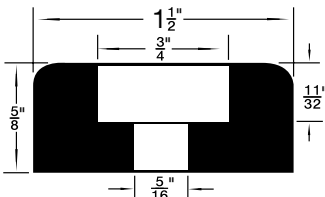

315-I02-1K