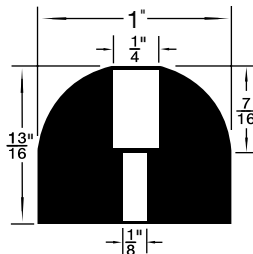

Inch

Rubber Bumpers - General Purpose

Pouce

Butoirs de caoutchouc – tout usage

Material: SBR, or as noted.

Hardness: 60 to 70 Durometer.

Colour: Black, unless otherwise shown.

RECESS TYPE —No Insert

Contact Sales Desk For Package Quantities

315-044

Plastic Feet (Recess Style) and Case Bumpers

Non-marking

PKG QTY. 50

MATERIAL

Polyethylene = 1

Polyplastomer = 2

*Grey

SPAENAUR No. Colour		Material	DIMENSIONS (in inches)				
Black	White		A	B	C	D	E
*315-G36-1N	—	2	1/4	1/2	1/8	1/8	9/32
315-475	315-476	1	1/4	1/2	3/32	9/64	1/4
315-477	315-478	2	1/4	1/2	1/8	5/32	9/32
315-479	315-480	1	3/8	3/4	1/4	5/32	3/8
315-481	315-482	2	7/16	5/8	1/4	5/32	21/64
315-483	—	1	1/2	7/8	3/8	3/16	3/8
315-484	—	1	1/2	7/8	3/8	5/32	3/8
315-485	315-575	1	5/8	7/8	3/16	3/16	3/8
315-486	—	1	5/8	1	5/16	13/64	11/32
315-487	—	1	1	1-1/8	9/16	1/4	15/32
315-645	—	1	3/4	1-1/8	5/16	13/64	17/32

POLYPLASTOMER

Brown Colour

Duro 75

Type 2

THE GRIPPER

Non-walking Appliance Foot

(Suitable for Motorized Counter-top Appliances)

Made of FDA-approved polyplastomer.

White, Non-staining

SPAENAUR No.

PKG QTY. 100

CATALOG 14 SPAENAUR