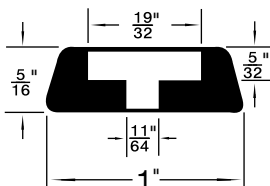

315-171

POLYPLASTOMER

Brown Colour

Duro 75

Type 2