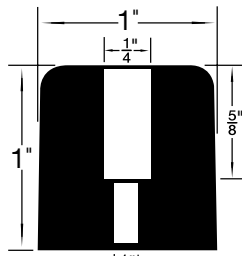

315-G30-1M