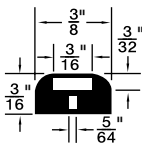

Inch

Rubber Bumpers - General Purpose

Pouce

Butoirs de caoutchouc – tout usage

Material: SBR, or as noted.

Hardness: 60 to 70 Durometer.

Colour: Black, unless otherwise shown.

RECESS TYPE —No Insert

Contact Sales Desk For Package Quantities

RB-61