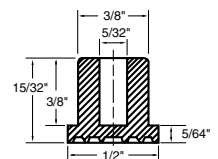

THE GRIPPER

Non-walking Appliance Foot

(Suitable for Motorized Counter-top Appliances)

Made of FDA-approved polyplastomer.

White, Non-staining

SPAENAUR No.

PKG QTY. 100

CATALOG 14 SPAENAUR