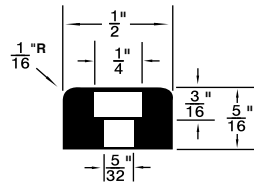

315-G35-1C