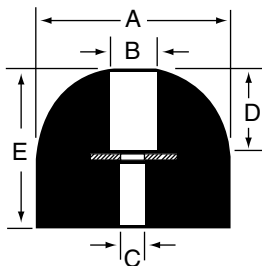

Pare-chocs à vis encastrés

Pouce

Material: SBR

Hardness: 60 Durometer ±5. **Colour:** Black, unless otherwise shown.

RECESS TYPE — WITH STEEL WASHER INSERT

Listed by 1) Outside Dia.
2) Height.

**STYLE A
Flat Top**

SPAENAUR No.	A O.D.	B Recess Dia.	C Bore Dia.	D Recess Depth	E O/A Height
315-G52-2K	1/2"	5/16"	5/32"	3/16"	3/8"
315-007	17/32"	1/4"	1/8"	5/32"	9/32"
315-038	5/8"	9/32"	5/32"	1/8"	9/32"
*315-H31-1N	5/8"	9/32"	5/32"	1/4"	13/32"
315-H23-1M	5/8"	9/32"	5/32"	1/4"	13/32"
RB-183	21/32"	5/16"	5/32"	1/4"	1/2"
*RB-306	21/32"	5/16"	5/32"	1/4"	1/2"
315-H96-1W	23/32"	1/4"	1/8"	7/32"	7/16"
315-009	23/32"	5/16"	3/16"	3/16"	13/32"
315-H35-1M	3/4"	5/16"	5/32"	1/4"	13/32"
RB-187	3/4"	3/8"	5/32"	1/4"	1"
315-G50-1N	3/4"	3/8"	3/16"	1/4"	9/16"
315-H36-1X	51/64"	11/32"	11/64"	1/4"	25/32"
315-H64-1P	1"	5/16"	5/32"	1/8"	1/4"
315-261	1"	1/2"	7/32"	1/4"	1/2"
315-G53-1W	1"	3/8"	5/32"	1/4"	1"
315-255	1"	17/32"	9/32"	5/16"	9/16"
315-H27-2Y	1-1/2"	3/4"	5/16"	11/32"	5/8"
315-G27-1A	1-1/2"	3/4"	1/4"	3/8"	3/4"
RB-188	1-1/2"	3/4"	1/4"	3/8"	1-1/2"

*White Colour

**STYLE B
Rounded Top**

SPAENAUR No.	A O.D.	B Recess Dia.	C Bore Dia.	D Recess Depth	E O/A Height
315-302	1/2"	1/4"	1/8"	3/16"	11/32"
B-871	1"	1/4"	1/8"	7/16"	13/16"
315-253	1"	5/16"	5/32"	5/8"	1"
315-256	1-3/32"	7/16"	3/16"	13/32"	5/8"