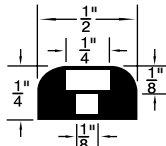

315-H76-1P