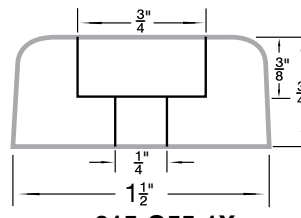

315-G55-1X
White