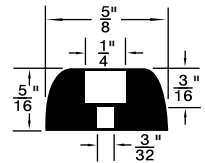

Contact Sales Desk For Package Quantities

RB-61

315-H76-1P

315-G35-1C

315-046

315-010

4243

315-044

MATERIAL

Polyethylene = 1

Polyplastomer = 2

*Grey

SPAENAUR No. Colour		Material	DIMENSIONS (in inches)				
Black	White		A	B	C	D	E
*315-G36-1N	—	2	1/4	1/2	1/8	1/8	9/32
315-475	315-476	1	1/4	1/2	3/32	9/64	1/4
315-477	315-478	2	1/4	1/2	1/8	5/32	9/32
315-479	315-480	1	3/8	3/4	1/4	5/32	3/8
315-481	315-482	2	7/16	5/8	1/4	5/32	21/64
315-483	—	1	1/2	7/8	3/8	3/16	3/8
315-484	—	1	1/2	7/8	3/8	5/32	3/8
315-485	315-575	1	5/8	7/8	3/16	3/16	3/8
315-486	—	1	5/8	1	5/16	13/64	11/32
315-487	—	1	1	1-1/8	9/16	1/4	15/32
315-645	—	1	3/4	1-1/8	5/16	13/64	17/32

*White Colour

**STYLE B
Rounded Top**

SPAENAUR No.	A O.D.	B Recess Dia.	C Bore Dia.	D Recess Depth	E O/A Height
315-302	1/2"	1/4"	1/8"	3/16"	11/32"
B-871	1"	1/4"	1/8"	7/16"	13/16"
315-253	1"	5/16"	5/32"	5/8"	1"
315-256	1-3/32"	7/16"	3/16"	13/32"	5/8"

**STYLE C
Rounded RecessTop**

SPAENAUR No.	A O.D.	B Recess Dia.	C Bore Dia.	D Recess Depth	E O/A Height
315-H28-1C	3/4"	1/4"	1/8"	11/64"	17/64"
315-272	1"	3/8"	3/16"	3/16"	7/16"
315-H58-1W	1"	3/8"	3/16"	1/4"	17/32"