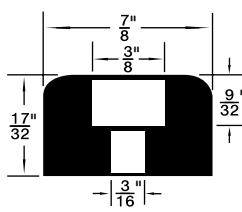

Inch

Rubber Bumpers - General Purpose

Pouce

Butoirs de caoutchouc – tout usage

Material: SBR, or as noted.

Hardness: 60 to 70 Durometer.

Colour: Black, unless otherwise shown.

RECESS TYPE —No Insert

Contact Sales Desk For Package Quantities

4243

Plastic Feet (Recess Style) and Case Bumpers

Non-marking

PKG QTY. 50

MATERIAL

Polyethylene = 1

Polyplastomer = 2

*Grey

SPAENAUR No. Colour		Material	DIMENSIONS (in inches)				
Black	White		A	B	C	D	E
*315-G36-1N	—	2	1/4	1/2	1/8	1/8	9/32
315-475	315-476	1	1/4	1/2	3/32	9/64	1/4
315-477	315-478	2	1/4	1/2	1/8	5/32	9/32
315-479	315-480	1	3/8	3/4	1/4	5/32	3/8
315-481	315-482	2	7/16	5/8	1/4	5/32	21/64
315-483	—	1	1/2	7/8	3/8	3/16	3/8
315-484	—	1	1/2	7/8	3/8	5/32	3/8
315-485	315-575	1	5/8	7/8	3/16	3/16	3/8
315-486	—	1	5/8	1	5/16	13/64	11/32
315-487	—	1	1	1-1/8	9/16	1/4	15/32
315-645	—	1	3/4	1-1/8	5/16	13/64	17/32

POLYPLASTOMER

Brown Colour

Duro 75

Type 2

THE GRIPPER

Non-walking Appliance Foot

(Suitable for Motorized Counter-top Appliances)

Made of FDA-approved polyplastomer.

White, Non-staining

SPAENAUR No.

PKG QTY. 100

CATALOG 14 SPAENAUR