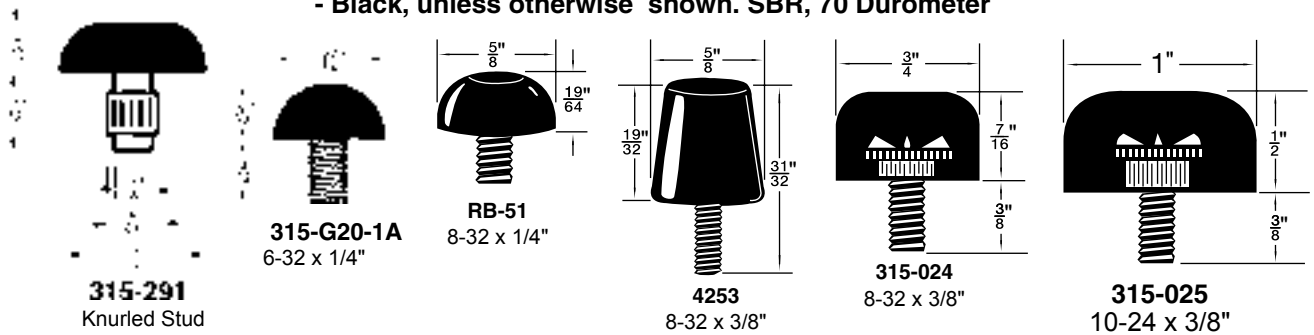

Inch

Rubber Bumpers / Plug Buttons Assortment

Pouce

Butoirs en caoutchouc / Assortiment de boutons-poussoirs

RUBBER BUMPERS - with Moulded in Screw, Stud or Tacks
- Black, unless otherwise shown. SBR, 70 Durometer

PKG QTY. 25

See Pages J4 to J8 for larger Bolt Bumpers