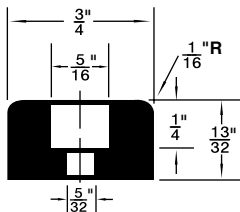

Inch

Rubber Bumpers - General Purpose

Pouce

Butoirs de caoutchouc – tout usage

Material: SBR, or as noted.

Hardness: 60 to 70 Durometer.

Colour: Black, unless otherwise shown.

RECESS TYPE —No Insert

Contact Sales Desk For Package Quantities

315-010

Plastic Feet (Recess Style) and Case Bumpers

Non-marking

PKG QTY. 50

MATERIAL

Polyethylene = 1

Polyplastomer = 2

*Grey

SPAENAUR No. Colour		Material	DIMENSIONS (in inches)				
Black	White		A	B	C	D	E
*315-G36-1N	—	2	1/4	1/2	1/8	1/8	9/32
315-475	315-476	1	1/4	1/2	3/32	9/64	1/4
315-477	315-478	2	1/4	1/2	1/8	5/32	9/32
315-479	315-480	1	3/8	3/4	1/4	5/32	3/8
315-481	315-482	2	7/16	5/8	1/4	5/32	21/64
315-483	—	1	1/2	7/8	3/8	3/16	3/8
315-484	—	1	1/2	7/8	3/8	5/32	3/8
315-485	315-575	1	5/8	7/8	3/16	3/16	3/8
315-486	—	1	5/8	1	5/16	13/64	11/32
315-487	—	1	1	1-1/8	9/16	1/4	15/32
315-645	—	1	3/4	1-1/8	5/16	13/64	17/32

POLYPLASTOMER

Brown Colour

Duro 75

Type 2

THE GRIPPER

Non-walking Appliance Foot

(Suitable for Motorized Counter-top Appliances)

Made of FDA-approved polyplastomer.

White, Non-staining

SPAENAUR No.

PKG QTY. 100

CATALOG 14 SPAENAUR