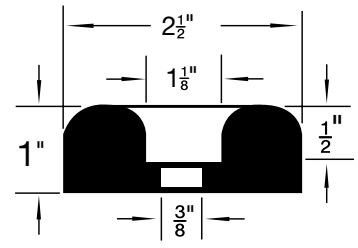

315-H50-1X

Plastic Feet (Recess Style) and Case Bumpers

Non-marking

PKG QTY. 50

MATERIAL

Polyethylene = 1

Polyplastomer = 2

*Grey

SPAENAUR No. Colour		Material	DIMENSIONS (in inches)				
Black	White		A	B	C	D	E
*315-G36-1N	—	2	1/4	1/2	1/8	1/8	9/32
315-475	315-476	1	1/4	1/2	3/32	9/64	1/4
315-477	315-478	2	1/4	1/2	1/8	5/32	9/32
315-479	315-480	1	3/8	3/4	1/4	5/32	3/8
315-481	315-482	2	7/16	5/8	1/4	5/32	21/64
315-483	—	1	1/2	7/8	3/8	3/16	3/8
315-484	—	1	1/2	7/8	3/8	5/32	3/8
315-485	315-575	1	5/8	7/8	3/16	3/16	3/8
315-486	—	1	5/8	1	5/16	13/64	11/32
315-487	—	1	1	1-1/8	9/16	1/4	15/32
315-645	—	1	3/4	1-1/8	5/16	13/64	17/32