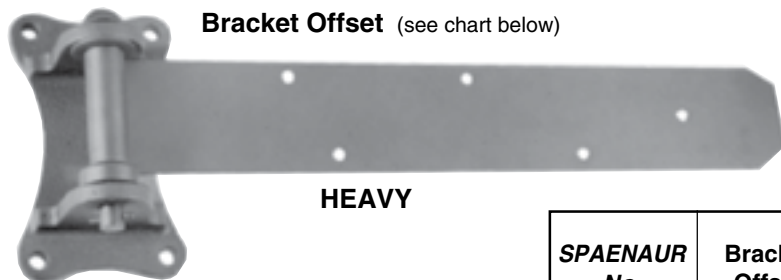

Refrigeration Strap & T-Hinges

Inch

Pentures et charnières en T pour réfrigérateur

Pouce

For Walk-in Coolers, Freezers or Cold Storage Boxes

HEAVY

Strap - Rolled Steel Plate, Zinc Plated.
Bracket - Cast Iron, Grey Powder Coated.

See pages L73-L74 for Refrigerator Locks.

Adaptable -
Right or Left

PKG QTY. 1

	SPAENAUR No.	Bracket	Bracket Offset	Thick-ness	STRAP SIZE		Wt. (lbs.)	
					Width	Length		
Steel Pin 3/8" Dia. Nylon Bushings Steel Washers Use 1/4" Countersunk Screws	099-079	3 Hole Bracket	1-3/8"	1/8"	4 Hole Strap	3"	14"	3
	099-080		1"	.166"		3"	14"	3-1/2
	099-081		1-3/8"	.166"		3"	14"	3-1/2
Steel Pin 9/16" Dia. Steel Ball Bearings Steel Washers Use 5/16" Countersunk Screws	099-082	4 Hole Bracket	1"	.166"	5 Hole Strap	4"	21"	7
	099-083		1-3/8"	.166"		4"	21"	7
	099-084		1"	1/4"		4"	21"	8
	099-085		1-3/8"	1/4"		4"	21"	8
	099-086		1-5/8"	1/4"		4"	21"	8

Bracket Offset (see chart below)

HEAVY

All Hinges

Adaptable for -

Right or Left

Strap - Rolled Steel Plate, Zinc Plated.
Bracket - Cast Iron, Grey Powder Coated.

Bracket 6-7/8" high x 4" wide.
 Holes in bracket drilled for 3/8" bolts.
 Pin — Steel - 9/16" diameter x 5" long.
 Washers — Steel. **PKG QTY. 1**

SPAENAUR No.

099-093SS For Flush Mount - Stainless Steel Mtr'l.

099-094 Offset 3/4" - Stainless Steel Mtr'l.

Strap — 5-1/8" centre of pin to end. Bracket — 1-3/8" x 3" long. Can furnish any offset from flush to 1-1/8". Narrow Brackets for use even where space is a problem. Furnished with knurled pin for use on right or left hand doors. Holes countersunk for No. 8 oval head screws.