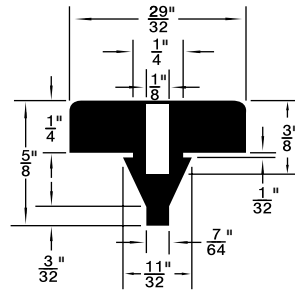

**Colour:** Black, unless otherwise shown.

Listed by 1) Groove Dia. 2) O/A Head Dia.

\* Dimension preceded by an asterisk are for reference only, as tab to set them may vary in length.

**MUSHROOM OR BUTTON TYPE**

Plug Bumpers

Inch

Butoirs à pression

Pouce

**Material:** SBR  
**Hardness:** 50 to 65 Durometer, unless otherwise indicated.  
**Colour:** Black, unless otherwise shown.

\* Dimension preceded by an asterisk are for reference only, as tab to set them may vary in length.

Continued from Previous Page

**MUSHROOM OR BUTTON TYPE**

Listed by 1) Groove Dia. 2) O/A Head Dia.

315-G70-1A

315-H97-1M

RB-127

315-031

315-655

Duro 65 ± 5

PKG QTY. 25

Listed by 1) Groove Dia.  
2) Head Dia.

Spaenaur No.	Length	Width	Height
<b>315-030</b> White	2-1/2"	1/2"	1/2"
<b>315-077</b> Black	2-1/2"	1/2"	1/2"

SPAENAUR No.	A Groove Width	B Stem Length	C Head Height	D Groove Dia.	E Stem Dia.	F Head Dia.	PKG QTY.
<b>315-301</b>	1/16"	1/8"	5/32"	1/4"	5/16"	1/2"	25
<b>315-H89-1Y</b>	1/8"	11/64"	11/32"	9/32"	7/16"	5/8"	100
<b>315-082</b>	1/32"	1/8"	3/32"	5/32"	7/32"	3/8"	25
<b>315-277</b>	1/16"	1/8"	1/4"	1/4"	5/16"	1/2"	
<b>315-H66-1C</b>	1/8"	1/8"	1/8"	1/4"	11/32"	9/16"	
<b>315-290</b>	5/64"	5/32"	1/8"	9/32"	3/8"	9/16"	
<b>315-278</b>	1/16"	3/32"	5/32"	11/32"	13/32"	9/16"	
<b>315-H79-1N</b>	3/16"	3/16"	5/16"	1/2"	11/16"	1	
<b>315-280</b>	3/64"	3/32"	1/8"	3/16"	1/4"	5/16"	25
<b>315-275</b>	3/64"	1/8"	3/32"	1/4"	5/16"	7/16"	
<b>315-279</b>	3/64"	1/8"	3/16"	1/4"	5/16"	7/16"	
<b>315-H93-1N</b>	1/16"	3/16"	3/32"	3/16"	1/4"	1/2"	25