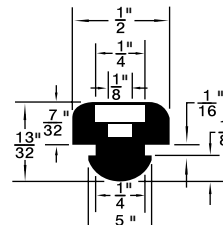

**Colour:** Black, unless otherwise shown.

Listed by 1) Groove Dia. 2) O/A Head Dia.

\* Dimension preceded by an asterisk are for reference only, as tab to set them may vary in length.

**MUSHROOM OR BUTTON TYPE**

315-287

315-264

315-004

RB-343

315-054

RB-35

315-311

RB-44

Duro 65 ± 5

PKG QTY. 25

Listed by 1) Groove Dia.  
2) Head Dia.

Spaenaur No.	Length	Width	Height
<b>315-030</b> White	2-1/2"	1/2"	1/2"
<b>315-077</b> Black	2-1/2"	1/2"	1/2"

SPAENAUR No.	A Groove Width	B Stem Length	C Head Height	D Groove Dia.	E Stem Dia.	F Head Dia.	PKG QTY.
<b>315-301</b>	1/16"	1/8"	5/32"	1/4"	5/16"	1/2"	25
<b>315-H89-1Y</b>	1/8"	11/64"	11/32"	9/32"	7/16"	5/8"	100
<b>315-082</b>	1/32"	1/8"	3/32"	5/32"	7/32"	3/8"	25
<b>315-277</b>	1/16"	1/8"	1/4"	1/4"	5/16"	1/2"	
<b>315-H66-1C</b>	1/8"	1/8"	1/8"	1/4"	11/32"	9/16"	
<b>315-290</b>	5/64"	5/32"	1/8"	9/32"	3/8"	9/16"	
<b>315-278</b>	1/16"	3/32"	5/32"	11/32"	13/32"	9/16"	
<b>315-H79-1N</b>	3/16"	3/16"	5/16"	1/2"	11/16"	1	
<b>315-280</b>	3/64"	3/32"	1/8"	3/16"	1/4"	5/16"	25
<b>315-275</b>	3/64"	1/8"	3/32"	1/4"	5/16"	7/16"	
<b>315-279</b>	3/64"	1/8"	3/16"	1/4"	5/16"	7/16"	
<b>315-H93-1N</b>	1/16"	3/16"	3/32"	3/16"	1/4"	1/2"	25