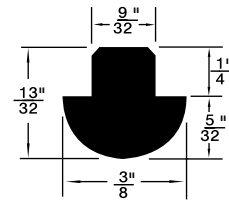

Plug Bumpers / Bolt & Screw Cap Bumpers

Inch

Butoirs à pression / boulons et pare-chocs à bouchon à vis

Pouce

Material: SBR, Natural Rubber or as noted.

Hardness: 50 to 65 Durometer

Colour: Black, unless otherwise shown.

315-053

Door Silencers

BOLT CAP BUMPER

Steel Door Frames

Fits #8 Pan Head

Contact Sales Desk
For Package Quantities

ASSORTMENT 805-621A

General Purpose RUBBER BUMPERS

"Most Popular Selected Sizes" 30 STYLES - 655 PIECES

Large Size Grey enamelled Steel Drawer will fit Slide Racks, shown on page A3

Shipping wt. **6.19 kg** (13-1/2 lbs.)

For the complete assortment contents turn to A114