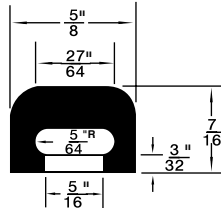

315-G12-1N
Fits #12 Pan Head