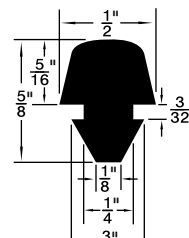

315-H75-1A