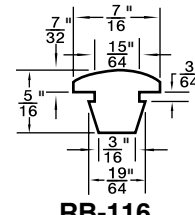

RB-116
White