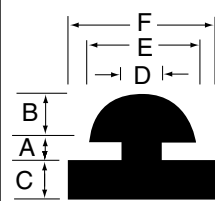

Duro 65 ± 5

PKG QTY. 25

Listed by 1) Groove Dia.  
2) Head Dia.

Spaenaur No.	Length	Width	Height
<b>315-030</b> White	2-1/2"	1/2"	1/2"
<b>315-077</b> Black	2-1/2"	1/2"	1/2"

SPAENAUR No.	A Groove Width	B Stem Length	C Head Height	D Groove Dia.	E Stem Dia.	F Head Dia.	PKG QTY.
<b>315-301</b>	1/16"	1/8"	5/32"	1/4"	5/16"	1/2"	25
<b>315-H89-1Y</b>	1/8"	11/64"	11/32"	9/32"	7/16"	5/8"	100
<b>315-082</b>	1/32"	1/8"	3/32"	5/32"	7/32"	3/8"	25
<b>315-277</b>	1/16"	1/8"	1/4"	1/4"	5/16"	1/2"	
<b>315-H66-1C</b>	1/8"	1/8"	1/8"	1/4"	11/32"	9/16"	
<b>315-290</b>	5/64"	5/32"	1/8"	9/32"	3/8"	9/16"	
<b>315-278</b>	1/16"	3/32"	5/32"	11/32"	13/32"	9/16"	
<b>315-H79-1N</b>	3/16"	3/16"	5/16"	1/2"	11/16"	1	
<b>315-280</b>	3/64"	3/32"	1/8"	3/16"	1/4"	5/16"	25
<b>315-275</b>	3/64"	1/8"	3/32"	1/4"	5/16"	7/16"	
<b>315-279</b>	3/64"	1/8"	3/16"	1/4"	5/16"	7/16"	
<b>315-H93-1N</b>	1/16"	3/16"	3/32"	3/16"	1/4"	1/2"	25