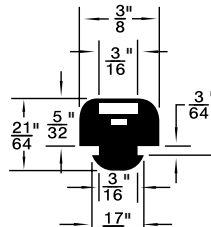

Inch

Plug Bumpers

Pouce

Butoirs à pression

Material: SBR

Hardness: 50 to 65 Durometer, unless otherwise indicated.

Colour: Black, unless otherwise shown.

Listed by 1) Groove Dia. 2) O/A Head Dia.

* Dimension preceded by an asterisk are for reference only, as tab to set them may vary in length.

MUSHROOM OR BUTTON TYPE

RB-43

CATALOG 14

SPAENAUR

Contact Sales Desk For Package Quantities