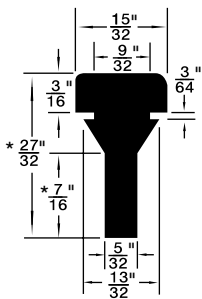

Plug Bumpers

Inch

Butoirs à pression

Pouce

Material: SBR
Hardness: 50 to 65 Durometer, unless otherwise indicated.
Colour: Black, unless otherwise shown.

* Dimension preceded by an asterisk are for reference only, as tab to set them may vary in length.

Continued from Previous Page

MUSHROOM OR BUTTON TYPE

Listed by 1) Groove Dia. 2) O/A Head Dia.

4155

Contact Sales Desk For Package Quantities

CATALOG 14

SPAENAUR