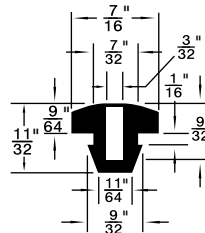

Inch

Plug Bumpers

Pouce

Butoirs à pression

Material: SBR

Hardness: 50 to 65 Durometer, unless otherwise indicated.

Colour: Black, unless otherwise shown.

Listed by 1) Groove Dia. 2) O/A Head Dia.

* Dimension preceded by an asterisk are for reference only, as tab to set them may vary in length.

MUSHROOM OR BUTTON TYPE

RB-143

CATALOG 14

SPAENAUR

Contact Sales Desk For Package Quantities