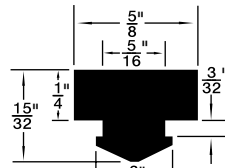

315-H85-1M