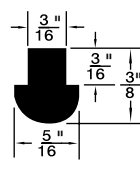

315-H22-1W