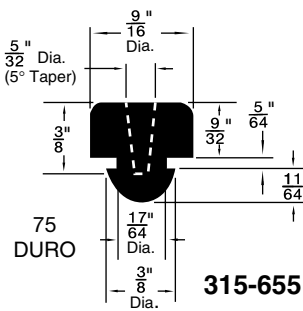

Plug Bumpers

Inch

Butoirs à pression

Pouce

**Material:** SBR  
**Hardness:** 50 to 65 Durometer, unless otherwise indicated.  
**Colour:** Black, unless otherwise shown.

\* Dimension preceded by an asterisk are for reference only, as tab to set them may vary in length.

Continued from Previous Page

**MUSHROOM OR BUTTON TYPE**

Listed by 1) Groove Dia. 2) O/A Head Dia.

315-G70-1A

315-H97-1M

RB-127

315-031

315-655

Duro 65 ± 5

PKG QTY. 25

Listed by 1) Groove Dia.  
2) Head Dia.

Spaenaur No.	Length	Width	Height
<b>315-030</b> White	2-1/2"	1/2"	1/2"
<b>315-077</b> Black	2-1/2"	1/2"	1/2"

SPAENAUR No.	A Groove Width	B Stem Length	C Head Height	D Groove Dia.	E Stem Dia.	F Head Dia.	PKG QTY.
<b>315-301</b>	1/16"	1/8"	5/32"	1/4"	5/16"	1/2"	25
<b>315-H89-1Y</b>	1/8"	11/64"	11/32"	9/32"	7/16"	5/8"	100
<b>315-082</b>	1/32"	1/8"	3/32"	5/32"	7/32"	3/8"	25
<b>315-277</b>	1/16"	1/8"	1/4"	1/4"	5/16"	1/2"	
<b>315-H66-1C</b>	1/8"	1/8"	1/8"	1/4"	11/32"	9/16"	
<b>315-290</b>	5/64"	5/32"	1/8"	9/32"	3/8"	9/16"	
<b>315-278</b>	1/16"	3/32"	5/32"	11/32"	13/32"	9/16"	
<b>315-H79-1N</b>	3/16"	3/16"	5/16"	1/2"	11/16"	1	
<b>315-280</b>	3/64"	3/32"	1/8"	3/16"	1/4"	5/16"	25
<b>315-275</b>	3/64"	1/8"	3/32"	1/4"	5/16"	7/16"	
<b>315-279</b>	3/64"	1/8"	3/16"	1/4"	5/16"	7/16"	
<b>315-H93-1N</b>	1/16"	3/16"	3/32"	3/16"	1/4"	1/2"	25

SPAENAU No.	C	E	F
315-577	1/2"	23/32"	1/16"
315-580	1/2"	23/32"	1/8"
315-581	1/2"	23/32"	3/16"

J