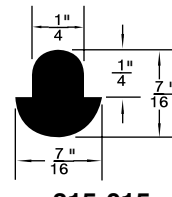

Plug Bumpers / Bolt & Screw Cap Bumpers

Inch

Butoirs à pression / boulons et pare-chocs à bouchon à vis

Pouce

Material: SBR, Natural Rubber or as noted.

Hardness: 50 to 65 Durometer

Colour: Black, unless otherwise shown.

315-015

Door Silencers

BOLT CAP BUMPER

Steel Door Frames

Fits #8 Pan Head

Contact Sales Desk
For Package Quantities

ASSORTMENT 805-621A

General Purpose RUBBER BUMPERS

"Most Popular Selected Sizes" 30 STYLES - 655 PIECES

Large Size Grey enamelled Steel Drawer will fit Slide Racks, shown on page A3

Shipping wt. **6.19 kg** (13-1/2 lbs.)

For the complete assortment contents turn to A114