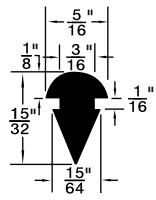

**Colour:** Black, unless otherwise shown.

Listed by 1) Groove Dia. 2) O/A Head Dia.

\* Dimension preceded by an asterisk are for reference only, as tab to set them may vary in length.

**MUSHROOM OR BUTTON TYPE**

315-G19-1P

315-020

4154

RB-71

315-G25-1M

RB-43

RB-143

RB-116  
White

Duro 65 ± 5

PKG QTY. 25

Listed by 1) Groove Dia.  
2) Head Dia.

Spaenaur No.	Length	Width	Height
<b>315-030</b> White	2-1/2"	1/2"	1/2"
<b>315-077</b> Black	2-1/2"	1/2"	1/2"

SPAENAUR No.	A Groove Width	B Stem Length	C Head Height	D Groove Dia.	E Stem Dia.	F Head Dia.	PKG QTY.
<b>315-301</b>	1/16"	1/8"	5/32"	1/4"	5/16"	1/2"	25
<b>315-H89-1Y</b>	1/8"	11/64"	11/32"	9/32"	7/16"	5/8"	100
<b>315-082</b>	1/32"	1/8"	3/32"	5/32"	7/32"	3/8"	25
<b>315-277</b>	1/16"	1/8"	1/4"	1/4"	5/16"	1/2"	
<b>315-H66-1C</b>	1/8"	1/8"	1/8"	1/4"	11/32"	9/16"	
<b>315-290</b>	5/64"	5/32"	1/8"	9/32"	3/8"	9/16"	
<b>315-278</b>	1/16"	3/32"	5/32"	11/32"	13/32"	9/16"	
<b>315-H79-1N</b>	3/16"	3/16"	5/16"	1/2"	11/16"	1	
<b>315-280</b>	3/64"	3/32"	1/8"	3/16"	1/4"	5/16"	25
<b>315-275</b>	3/64"	1/8"	3/32"	1/4"	5/16"	7/16"	
<b>315-279</b>	3/64"	1/8"	3/16"	1/4"	5/16"	7/16"	
<b>315-H93-1N</b>	1/16"	3/16"	3/32"	3/16"	1/4"	1/2"	25