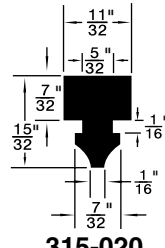

Inch

Plug Bumpers

Pouce

Butoirs à pression

Material: SBR

Hardness: 50 to 65 Durometer, unless otherwise indicated.

Colour: Black, unless otherwise shown.

Listed by 1) Groove Dia. 2) O/A Head Dia.

* Dimension preceded by an asterisk are for reference only, as tab to set them may vary in length.

MUSHROOM OR BUTTON TYPE

315-020

CATALOG 14

SPAENAUR

Contact Sales Desk For Package Quantities