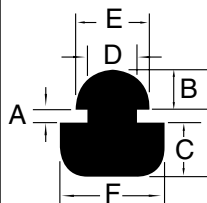

**MUSHROOM OR BUTTON TYPE - SBR**

**RB-302**  
No-hole Plug Type  
PKG QTY. 100

Listed by 1) Groove Dia.  
2) O/A Head Dia.

**B-1220**  
PKG QTY. 25

**315-271**  
PKG QTY. 25

**RB-45**  
PKG QTY. 25

**BAR PATTERN BUMPERS**

Duro 65 ± 5

PKG QTY. 25

Listed by 1) Groove Dia.  
2) Head Dia.

Spaenaur No.	Length	Width	Height
<b>315-030</b> White	2-1/2"	1/2"	1/2"
<b>315-077</b> Black	2-1/2"	1/2"	1/2"

SPAENAUR No.	A Groove Width	B Stem Length	C Head Height	D Groove Dia.	E Stem Dia.	F Head Dia.	PKG QTY.
<b>315-301</b>	1/16"	1/8"	5/32"	1/4"	5/16"	1/2"	25
<b>315-H89-1Y</b>	1/8"	11/64"	11/32"	9/32"	7/16"	5/8"	100
<b>315-082</b>	1/32"	1/8"	3/32"	5/32"	7/32"	3/8"	25
<b>315-277</b>	1/16"	1/8"	1/4"	1/4"	5/16"	1/2"	
<b>315-H66-1C</b>	1/8"	1/8"	1/8"	1/4"	11/32"	9/16"	
<b>315-290</b>	5/64"	5/32"	1/8"	9/32"	3/8"	9/16"	
<b>315-278</b>	1/16"	3/32"	5/32"	11/32"	13/32"	9/16"	
<b>315-H79-1N</b>	3/16"	3/16"	5/16"	1/2"	11/16"	1	
<b>315-280</b>	3/64"	3/32"	1/8"	3/16"	1/4"	5/16"	25
<b>315-275</b>	3/64"	1/8"	3/32"	1/4"	5/16"	7/16"	
<b>315-279</b>	3/64"	1/8"	3/16"	1/4"	5/16"	7/16"	
<b>315-H93-1N</b>	1/16"	3/16"	3/32"	3/16"	1/4"	1/2"	25