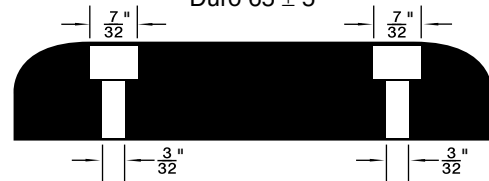

**MUSHROOM OR BUTTON TYPE - SBR**

**RB-302**  
No-hole Plug Type  
PKG QTY. 100

Listed by 1) Groove Dia.  
2) O/A Head Dia.

**B-1220**  
PKG QTY. 25

**315-271**  
PKG QTY. 25

**RB-45**  
PKG QTY. 25

**BAR PATTERN BUMPERS**

Duro 65 ± 5

PKG QTY. 25

Listed by 1) Groove Dia.  
2) Head Dia.

Spaenaur No.	Length	Width	Height
<b>315-030</b> White	2-1/2"	1/2"	1/2"
<b>315-077</b> Black	2-1/2"	1/2"	1/2"

SPAENAUR No.	A Groove Width	B Stem Length	C Head Height	D Groove Dia.	E Stem Dia.	F Head Dia.	PKG QTY.
<b>315-301</b>	1/16"	1/8"	5/32"	1/4"	5/16"	1/2"	25
<b>315-H89-1Y</b>	1/8"	11/64"	11/32"	9/32"	7/16"	5/8"	100
<b>315-082</b>	1/32"	1/8"	3/32"	5/32"	7/32"	3/8"	25
<b>315-277</b>	1/16"	1/8"	1/4"	1/4"	5/16"	1/2"	
<b>315-H66-1C</b>	1/8"	1/8"	1/8"	1/4"	11/32"	9/16"	
<b>315-290</b>	5/64"	5/32"	1/8"	9/32"	3/8"	9/16"	
<b>315-278</b>	1/16"	3/32"	5/32"	11/32"	13/32"	9/16"	
<b>315-H79-1N</b>	3/16"	3/16"	5/16"	1/2"	11/16"	1	
<b>315-280</b>	3/64"	3/32"	1/8"	3/16"	1/4"	5/16"	25
<b>315-275</b>	3/64"	1/8"	3/32"	1/4"	5/16"	7/16"	
<b>315-279</b>	3/64"	1/8"	3/16"	1/4"	5/16"	7/16"	
<b>315-H93-1N</b>	1/16"	3/16"	3/32"	3/16"	1/4"	1/2"	25