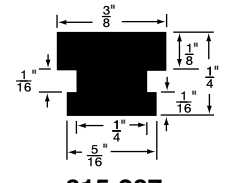

Inch

Plug Bumpers

Pouce

Butoirs à pression

Material: SBR

Hardness: 50 to 65 Durometer, unless otherwise indicated.

Colour: Black, unless otherwise shown.

Listed by 1) Groove Dia. 2) O/A Head Dia.

* Dimension preceded by an asterisk are for reference only, as tab to set them may vary in length.

MUSHROOM OR BUTTON TYPE

315-287

CATALOG 14

SPAENAUR

Contact Sales Desk For Package Quantities