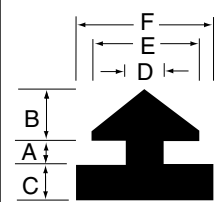

Duro 65 ± 5

PKG QTY. 25

Listed by 1) Groove Dia.  
2) Head Dia.

Spaenaur No.	Length	Width	Height
<b>315-030</b> White	2-1/2"	1/2"	1/2"
<b>315-077</b> Black	2-1/2"	1/2"	1/2"

SPAENAUR No.	A Groove Width	B Stem Length	C Head Height	D Groove Dia.	E Stem Dia.	F Head Dia.	PKG QTY.
<b>315-301</b>	1/16"	1/8"	5/32"	1/4"	5/16"	1/2"	25
<b>315-H89-1Y</b>	1/8"	11/64"	11/32"	9/32"	7/16"	5/8"	100
<b>315-082</b>	1/32"	1/8"	3/32"	5/32"	7/32"	3/8"	25
<b>315-277</b>	1/16"	1/8"	1/4"	1/4"	5/16"	1/2"	
<b>315-H66-1C</b>	1/8"	1/8"	1/8"	1/4"	11/32"	9/16"	
<b>315-290</b>	5/64"	5/32"	1/8"	9/32"	3/8"	9/16"	
<b>315-278</b>	1/16"	3/32"	5/32"	11/32"	13/32"	9/16"	
<b>315-H79-1N</b>	3/16"	3/16"	5/16"	1/2"	11/16"	1	
<b>315-280</b>	3/64"	3/32"	1/8"	3/16"	1/4"	5/16"	25
<b>315-275</b>	3/64"	1/8"	3/32"	1/4"	5/16"	7/16"	
<b>315-279</b>	3/64"	1/8"	3/16"	1/4"	5/16"	7/16"	
<b>315-H93-1N</b>	1/16"	3/16"	3/32"	3/16"	1/4"	1/2"	25