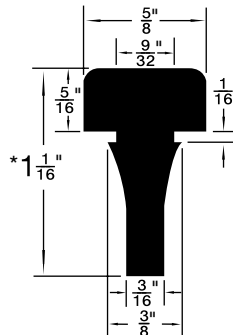

315-655

315-H38-2P
Duro 40 ± 5