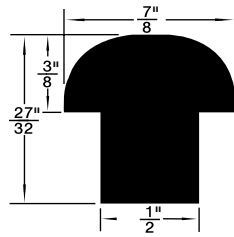

Plug Bumpers / Bolt & Screw Cap Bumpers

Inch

Butoirs à pression / boulons et pare-chocs à bouchon à vis

Pouce

Material: SBR, Natural Rubber or as noted.

Hardness: 50 to 65 Durometer

Colour: Black, unless otherwise shown.

4034

Door Silencers

BOLT CAP BUMPER

Steel Door Frames

Fits #8 Pan Head

Contact Sales Desk
For Package Quantities

ASSORTMENT 805-621A

General Purpose RUBBER BUMPERS

"Most Popular Selected Sizes" 30 STYLES - 655 PIECES

Large Size Grey enamelled Steel Drawer will fit Slide Racks, shown on page A3

Shipping wt. **6.19 kg** (13-1/2 lbs.)

For the complete assortment contents turn to A114