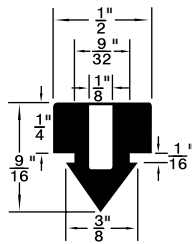

315-G62-2N