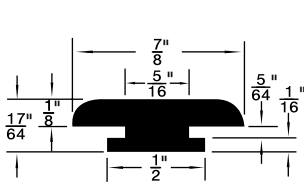

Inch

Plug Bumpers

Pouce

Butoirs à pression

Continued from Previous Page

MUSHROOM OR BUTTON TYPE - SBR

RB-302
No-hole Plug Type
PKG QTY. 100