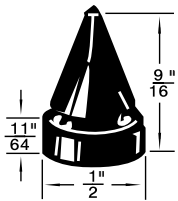

Door Silencers

BOLT CAP BUMPER

RB-155
Used on

Steel Door Frames