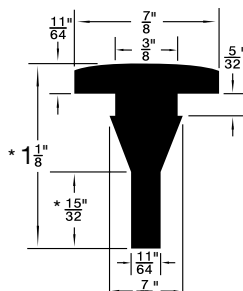

Listed by 1) Groove Dia.
2) O/A Head Dia.

B-1220
PKG QTY. 25