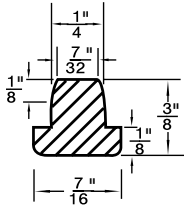

**Plug Bumpers / Bolt & Screw Cap Bumpers**

Inch

Butoirs à pression / boulons et pare-chocs à bouchon à vis

Pouce

**Material:** SBR, Natural Rubber or as noted.

**Hardness:** 50 to 65 Durometer

**Colour:** Black, unless otherwise shown.

**Colour:** Black, unless otherwise shown.

Listed by 1) Groove Dia. 2) O/A Head Dia.

\* Dimension preceded by an asterisk are for reference only, as tab to set them may vary in length.

**MUSHROOM OR BUTTON TYPE**

Duro 65 ± 5

PKG QTY. 25

Listed by 1) Groove Dia.  
2) Head Dia.

Spaenaur No.	Length	Width	Height
<b>315-030</b> White	2-1/2"	1/2"	1/2"
<b>315-077</b> Black	2-1/2"	1/2"	1/2"

SPAENAUR No.	A Groove Width	B Stem Length	C Head Height	D Groove Dia.	E Stem Dia.	F Head Dia.	PKG QTY.
<b>315-301</b>	1/16"	1/8"	5/32"	1/4"	5/16"	1/2"	25
<b>315-H89-1Y</b>	1/8"	11/64"	11/32"	9/32"	7/16"	5/8"	100
<b>315-082</b>	1/32"	1/8"	3/32"	5/32"	7/32"	3/8"	25
<b>315-277</b>	1/16"	1/8"	1/4"	1/4"	5/16"	1/2"	
<b>315-H66-1C</b>	1/8"	1/8"	1/8"	1/4"	11/32"	9/16"	
<b>315-290</b>	5/64"	5/32"	1/8"	9/32"	3/8"	9/16"	
<b>315-278</b>	1/16"	3/32"	5/32"	11/32"	13/32"	9/16"	
<b>315-H79-1N</b>	3/16"	3/16"	5/16"	1/2"	11/16"	1	
<b>315-280</b>	3/64"	3/32"	1/8"	3/16"	1/4"	5/16"	25
<b>315-275</b>	3/64"	1/8"	3/32"	1/4"	5/16"	7/16"	
<b>315-279</b>	3/64"	1/8"	3/16"	1/4"	5/16"	7/16"	
<b>315-H93-1N</b>	1/16"	3/16"	3/32"	3/16"	1/4"	1/2"	25