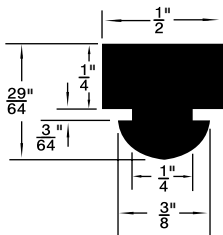

Inch

Plug Bumpers

Pouce

Butoirs à pression

Material: SBR

Hardness: 50 to 65 Durometer, unless otherwise indicated.

Colour: Black, unless otherwise shown.

Listed by 1) Groove Dia. 2) O/A Head Dia.

* Dimension preceded by an asterisk are for reference only, as tab to set them may vary in length.

MUSHROOM OR BUTTON TYPE

315-047

CATALOG 14

SPAENAUR

Contact Sales Desk For Package Quantities