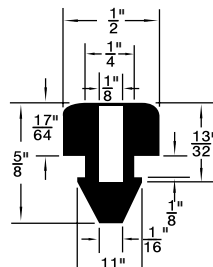

Inch

Plug Bumpers

Pouce

Butoirs à pression

Material: SBR

Hardness: 50 to 65 Durometer, unless otherwise indicated.

Colour: Black, unless otherwise shown.

Listed by 1) Groove Dia. 2) O/A Head Dia.

* Dimension preceded by an asterisk are for reference only, as tab to set them may vary in length.

MUSHROOM OR BUTTON TYPE

RB-25

CATALOG 14

SPAENAUR

Contact Sales Desk For Package Quantities