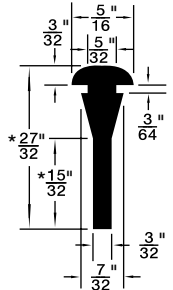

Fits #8 Pan Head

Contact Sales Desk  
For Package Quantities

**ASSORTMENT 805-621A**

**General Purpose RUBBER BUMPERS**

**"Most Popular Selected Sizes" 30 STYLES - 655 PIECES**

Large Size Grey enamelled Steel Drawer will fit Slide Racks, shown on page A3

Shipping wt. **6.19 kg** (13-1/2 lbs.)

**For the complete assortment contents turn to A114**

Inch

Plug Bumpers

Pouce

Butoirs à pression

**Material:** SBR

**Hardness:** 50 to 65 Durometer, unless otherwise indicated.

**Colour:** Black, unless otherwise shown.

Listed by 1) Groove Dia. 2) O/A Head Dia.

\* Dimension preceded by an asterisk are for reference only, as tab to set them may vary in length.

**MUSHROOM OR BUTTON TYPE**

Duro 65 ± 5

PKG QTY. 25

Listed by 1) Groove Dia.  
2) Head Dia.

Spaenaur No.	Length	Width	Height
<b>315-030</b> White	2-1/2"	1/2"	1/2"
<b>315-077</b> Black	2-1/2"	1/2"	1/2"

SPAENAUR No.	A Groove Width	B Stem Length	C Head Height	D Groove Dia.	E Stem Dia.	F Head Dia.	PKG QTY.
<b>315-301</b>	1/16"	1/8"	5/32"	1/4"	5/16"	1/2"	25
<b>315-H89-1Y</b>	1/8"	11/64"	11/32"	9/32"	7/16"	5/8"	100
<b>315-082</b>	1/32"	1/8"	3/32"	5/32"	7/32"	3/8"	25
<b>315-277</b>	1/16"	1/8"	1/4"	1/4"	5/16"	1/2"	
<b>315-H66-1C</b>	1/8"	1/8"	1/8"	1/4"	11/32"	9/16"	
<b>315-290</b>	5/64"	5/32"	1/8"	9/32"	3/8"	9/16"	
<b>315-278</b>	1/16"	3/32"	5/32"	11/32"	13/32"	9/16"	
<b>315-H79-1N</b>	3/16"	3/16"	5/16"	1/2"	11/16"	1	
<b>315-280</b>	3/64"	3/32"	1/8"	3/16"	1/4"	5/16"	25
<b>315-275</b>	3/64"	1/8"	3/32"	1/4"	5/16"	7/16"	
<b>315-279</b>	3/64"	1/8"	3/16"	1/4"	5/16"	7/16"	
<b>315-H93-1N</b>	1/16"	3/16"	3/32"	3/16"	1/4"	1/2"	25