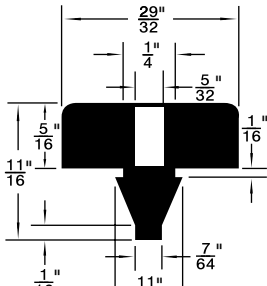

**Colour:** Black, unless otherwise shown.

Listed by 1) Groove Dia. 2) O/A Head Dia.

\* Dimension preceded by an asterisk are for reference only, as tab to set them may vary in length.

**MUSHROOM OR BUTTON TYPE**

Plug Bumpers

Inch

Butoirs à pression

Pouce

**Material:** SBR  
**Hardness:** 50 to 65 Durometer, unless otherwise indicated.  
**Colour:** Black, unless otherwise shown.

\* Dimension preceded by an asterisk are for reference only, as tab to set them may vary in length.

Continued from Previous Page

**MUSHROOM OR BUTTON TYPE**

Listed by 1) Groove Dia. 2) O/A Head Dia.

315-G70-1A

315-H97-1M

RB-127

315-031

315-655

Duro 65 ± 5

PKG QTY. 25

Listed by 1) Groove Dia.  
2) Head Dia.

Spaenaur No.	Length	Width	Height
<b>315-030</b> White	2-1/2"	1/2"	1/2"
<b>315-077</b> Black	2-1/2"	1/2"	1/2"

SPAENAUR No.	A Groove Width	B Stem Length	C Head Height	D Groove Dia.	E Stem Dia.	F Head Dia.	PKG QTY.
<b>315-301</b>	1/16"	1/8"	5/32"	1/4"	5/16"	1/2"	25
<b>315-H89-1Y</b>	1/8"	11/64"	11/32"	9/32"	7/16"	5/8"	100
<b>315-082</b>	1/32"	1/8"	3/32"	5/32"	7/32"	3/8"	25
<b>315-277</b>	1/16"	1/8"	1/4"	1/4"	5/16"	1/2"	
<b>315-H66-1C</b>	1/8"	1/8"	1/8"	1/4"	11/32"	9/16"	
<b>315-290</b>	5/64"	5/32"	1/8"	9/32"	3/8"	9/16"	
<b>315-278</b>	1/16"	3/32"	5/32"	11/32"	13/32"	9/16"	
<b>315-H79-1N</b>	3/16"	3/16"	5/16"	1/2"	11/16"	1	
<b>315-280</b>	3/64"	3/32"	1/8"	3/16"	1/4"	5/16"	25
<b>315-275</b>	3/64"	1/8"	3/32"	1/4"	5/16"	7/16"	
<b>315-279</b>	3/64"	1/8"	3/16"	1/4"	5/16"	7/16"	
<b>315-H93-1N</b>	1/16"	3/16"	3/32"	3/16"	1/4"	1/2"	25