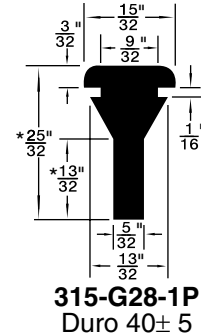

**Colour:** Black, unless otherwise shown.

Listed by 1) Groove Dia. 2) O/A Head Dia.

\* Dimension preceded by an asterisk are for reference only, as tab to set them may vary in length.

**MUSHROOM OR BUTTON TYPE**

Plug Bumpers

Inch

Butoirs à pression

Pouce

**Material:** SBR  
**Hardness:** 50 to 65 Durometer, unless otherwise indicated.  
**Colour:** Black, unless otherwise shown.

\* Dimension preceded by an asterisk are for reference only, as tab to set them may vary in length.

Continued from Previous Page

**MUSHROOM OR BUTTON TYPE**

Listed by 1) Groove Dia. 2) O/A Head Dia.

315-G70-1A

315-H97-1M

RB-127

315-031

315-655

Duro 65 ± 5

PKG QTY. 25

Listed by 1) Groove Dia.  
2) Head Dia.

Spaenaur No.	Length	Width	Height
<b>315-030</b> White	2-1/2"	1/2"	1/2"
<b>315-077</b> Black	2-1/2"	1/2"	1/2"

SPAENAUR No.	A Groove Width	B Stem Length	C Head Height	D Groove Dia.	E Stem Dia.	F Head Dia.	PKG QTY.
<b>315-301</b>	1/16"	1/8"	5/32"	1/4"	5/16"	1/2"	25
<b>315-H89-1Y</b>	1/8"	11/64"	11/32"	9/32"	7/16"	5/8"	100
<b>315-082</b>	1/32"	1/8"	3/32"	5/32"	7/32"	3/8"	25
<b>315-277</b>	1/16"	1/8"	1/4"	1/4"	5/16"	1/2"	
<b>315-H66-1C</b>	1/8"	1/8"	1/8"	1/4"	11/32"	9/16"	
<b>315-290</b>	5/64"	5/32"	1/8"	9/32"	3/8"	9/16"	
<b>315-278</b>	1/16"	3/32"	5/32"	11/32"	13/32"	9/16"	
<b>315-H79-1N</b>	3/16"	3/16"	5/16"	1/2"	11/16"	1	
<b>315-280</b>	3/64"	3/32"	1/8"	3/16"	1/4"	5/16"	25
<b>315-275</b>	3/64"	1/8"	3/32"	1/4"	5/16"	7/16"	
<b>315-279</b>	3/64"	1/8"	3/16"	1/4"	5/16"	7/16"	
<b>315-H93-1N</b>	1/16"	3/16"	3/32"	3/16"	1/4"	1/2"	25