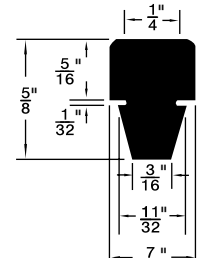

**Colour:** Black, unless otherwise shown.

Listed by 1) Groove Dia. 2) O/A Head Dia.

\* Dimension preceded by an asterisk are for reference only, as tab to set them may vary in length.

**MUSHROOM OR BUTTON TYPE**

315-287

315-264

315-004

RB-343

315-054

RB-35

315-311

RB-44

Duro 65 ± 5

PKG QTY. 25

Listed by 1) Groove Dia.  
2) Head Dia.

Spaenaur No.	Length	Width	Height
<b>315-030</b> White	2-1/2"	1/2"	1/2"
<b>315-077</b> Black	2-1/2"	1/2"	1/2"

SPAENAUR No.	A Groove Width	B Stem Length	C Head Height	D Groove Dia.	E Stem Dia.	F Head Dia.	PKG QTY.
<b>315-301</b>	1/16"	1/8"	5/32"	1/4"	5/16"	1/2"	25
<b>315-H89-1Y</b>	1/8"	11/64"	11/32"	9/32"	7/16"	5/8"	100
<b>315-082</b>	1/32"	1/8"	3/32"	5/32"	7/32"	3/8"	25
<b>315-277</b>	1/16"	1/8"	1/4"	1/4"	5/16"	1/2"	
<b>315-H66-1C</b>	1/8"	1/8"	1/8"	1/4"	11/32"	9/16"	
<b>315-290</b>	5/64"	5/32"	1/8"	9/32"	3/8"	9/16"	
<b>315-278</b>	1/16"	3/32"	5/32"	11/32"	13/32"	9/16"	
<b>315-H79-1N</b>	3/16"	3/16"	5/16"	1/2"	11/16"	1	
<b>315-280</b>	3/64"	3/32"	1/8"	3/16"	1/4"	5/16"	25
<b>315-275</b>	3/64"	1/8"	3/32"	1/4"	5/16"	7/16"	
<b>315-279</b>	3/64"	1/8"	3/16"	1/4"	5/16"	7/16"	
<b>315-H93-1N</b>	1/16"	3/16"	3/32"	3/16"	1/4"	1/2"	25