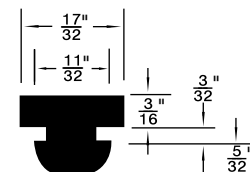

315-032 Black
315-037 Grey

CATALOG 14

SPAENAUR

Contact Sales Desk For Package Quantities