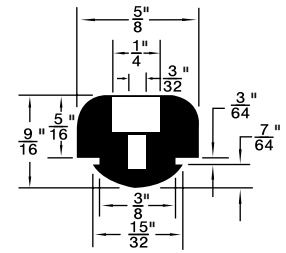

**Colour:** Black, unless otherwise shown.

Listed by 1) Groove Dia. 2) O/A Head Dia.

\* Dimension preceded by an asterisk are for reference only, as tab to set them may vary in length.

**MUSHROOM OR BUTTON TYPE**

**MUSHROOM OR BUTTON TYPE - SBR**

**RB-302**  
No-hole Plug Type  
PKG QTY. 100

Listed by 1) Groove Dia.  
2) O/A Head Dia.

**B-1220**  
PKG QTY. 25

**315-271**  
PKG QTY. 25

**RB-45**  
PKG QTY. 25

**BAR PATTERN BUMPERS**

Duro 65 ± 5

PKG QTY. 25

Listed by 1) Groove Dia.  
2) Head Dia.

Spaenaur No.	Length	Width	Height
<b>315-030</b> White	2-1/2"	1/2"	1/2"
<b>315-077</b> Black	2-1/2"	1/2"	1/2"

SPAENAUR No.	A Groove Width	B Stem Length	C Head Height	D Groove Dia.	E Stem Dia.	F Head Dia.	PKG QTY.
<b>315-301</b>	1/16"	1/8"	5/32"	1/4"	5/16"	1/2"	25
<b>315-H89-1Y</b>	1/8"	11/64"	11/32"	9/32"	7/16"	5/8"	100
<b>315-082</b>	1/32"	1/8"	3/32"	5/32"	7/32"	3/8"	25
<b>315-277</b>	1/16"	1/8"	1/4"	1/4"	5/16"	1/2"	
<b>315-H66-1C</b>	1/8"	1/8"	1/8"	1/4"	11/32"	9/16"	
<b>315-290</b>	5/64"	5/32"	1/8"	9/32"	3/8"	9/16"	
<b>315-278</b>	1/16"	3/32"	5/32"	11/32"	13/32"	9/16"	
<b>315-H79-1N</b>	3/16"	3/16"	5/16"	1/2"	11/16"	1	
<b>315-280</b>	3/64"	3/32"	1/8"	3/16"	1/4"	5/16"	25
<b>315-275</b>	3/64"	1/8"	3/32"	1/4"	5/16"	7/16"	
<b>315-279</b>	3/64"	1/8"	3/16"	1/4"	5/16"	7/16"	
<b>315-H93-1N</b>	1/16"	3/16"	3/32"	3/16"	1/4"	1/2"	25