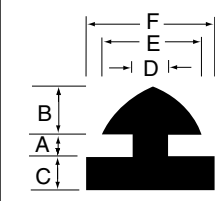

Duro 65 ± 5

PKG QTY. 25

Listed by 1) Groove Dia.  
2) Head Dia.

Spaenaur No.	Length	Width	Height
<b>315-030</b> White	2-1/2"	1/2"	1/2"
<b>315-077</b> Black	2-1/2"	1/2"	1/2"

SPAENAUR No.	A Groove Width	B Stem Length	C Head Height	D Groove Dia.	E Stem Dia.	F Head Dia.	PKG QTY.
<b>315-301</b>	1/16"	1/8"	5/32"	1/4"	5/16"	1/2"	25
<b>315-H89-1Y</b>	1/8"	11/64"	11/32"	9/32"	7/16"	5/8"	100
<b>315-082</b>	1/32"	1/8"	3/32"	5/32"	7/32"	3/8"	25
<b>315-277</b>	1/16"	1/8"	1/4"	1/4"	5/16"	1/2"	
<b>315-H66-1C</b>	1/8"	1/8"	1/8"	1/4"	11/32"	9/16"	
<b>315-290</b>	5/64"	5/32"	1/8"	9/32"	3/8"	9/16"	
<b>315-278</b>	1/16"	3/32"	5/32"	11/32"	13/32"	9/16"	
<b>315-H79-1N</b>	3/16"	3/16"	5/16"	1/2"	11/16"	1	
<b>315-280</b>	3/64"	3/32"	1/8"	3/16"	1/4"	5/16"	25
<b>315-275</b>	3/64"	1/8"	3/32"	1/4"	5/16"	7/16"	
<b>315-279</b>	3/64"	1/8"	3/16"	1/4"	5/16"	7/16"	
<b>315-H93-1N</b>	1/16"	3/16"	3/32"	3/16"	1/4"	1/2"	25