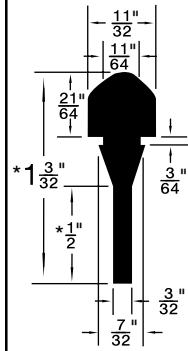

Inch

Plug Bumpers

Pouce

Butoirs à pression

Material: SBR

Hardness: 50 to 65 Durometer, unless otherwise indicated.

Colour: Black, unless otherwise shown.

Listed by 1) Groove Dia. 2) O/A Head Dia.

* Dimension preceded by an asterisk are for reference only, as tab to set them may vary in length.

MUSHROOM OR BUTTON TYPE

RB-71

CATALOG 14

SPAENAUR

Contact Sales Desk For Package Quantities