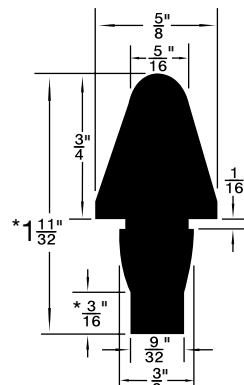

RB-21

Contact Sales Desk For Package Quantities

CATALOG 14

SPAENAUR