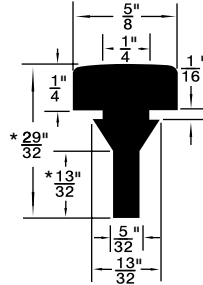

**Colour:** Black, unless otherwise shown.

Listed by 1) Groove Dia. 2) O/A Head Dia.

\* Dimension preceded by an asterisk are for reference only, as tab to set them may vary in length.

**MUSHROOM OR BUTTON TYPE**

Plug Bumpers

Inch

Butoirs à pression

Pouce

**Material:** SBR  
**Hardness:** 50 to 65 Durometer, unless otherwise indicated.  
**Colour:** Black, unless otherwise shown.

\* Dimension preceded by an asterisk are for reference only, as tab to set them may vary in length.

Continued from Previous Page

**MUSHROOM OR BUTTON TYPE**

Listed by 1) Groove Dia. 2) O/A Head Dia.

315-G70-1A

315-H97-1M

RB-127

315-031

315-655

Duro 65 ± 5

PKG QTY. 25

Listed by 1) Groove Dia.  
2) Head Dia.

Spaenaur No.	Length	Width	Height
<b>315-030</b> White	2-1/2"	1/2"	1/2"
<b>315-077</b> Black	2-1/2"	1/2"	1/2"

SPAENAUR No.	A Groove Width	B Stem Length	C Head Height	D Groove Dia.	E Stem Dia.	F Head Dia.	PKG QTY.
<b>315-301</b>	1/16"	1/8"	5/32"	1/4"	5/16"	1/2"	25
<b>315-H89-1Y</b>	1/8"	11/64"	11/32"	9/32"	7/16"	5/8"	100
<b>315-082</b>	1/32"	1/8"	3/32"	5/32"	7/32"	3/8"	25
<b>315-277</b>	1/16"	1/8"	1/4"	1/4"	5/16"	1/2"	
<b>315-H66-1C</b>	1/8"	1/8"	1/8"	1/4"	11/32"	9/16"	
<b>315-290</b>	5/64"	5/32"	1/8"	9/32"	3/8"	9/16"	
<b>315-278</b>	1/16"	3/32"	5/32"	11/32"	13/32"	9/16"	
<b>315-H79-1N</b>	3/16"	3/16"	5/16"	1/2"	11/16"	1	
<b>315-280</b>	3/64"	3/32"	1/8"	3/16"	1/4"	5/16"	25
<b>315-275</b>	3/64"	1/8"	3/32"	1/4"	5/16"	7/16"	
<b>315-279</b>	3/64"	1/8"	3/16"	1/4"	5/16"	7/16"	
<b>315-H93-1N</b>	1/16"	3/16"	3/32"	3/16"	1/4"	1/2"	25