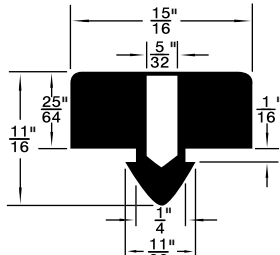

Continued from Previous Page

**MUSHROOM OR BUTTON TYPE**

Listed by 1) Groove Dia. 2) O/A Head Dia.

315-G70-1A

315-H97-1M

RB-127

315-031

315-655

Duro 65 ± 5

PKG QTY. 25

Listed by 1) Groove Dia.  
2) Head Dia.

Spaenaur No.	Length	Width	Height
<b>315-030</b> White	2-1/2"	1/2"	1/2"
<b>315-077</b> Black	2-1/2"	1/2"	1/2"

SPAENAUR No.	A Groove Width	B Stem Length	C Head Height	D Groove Dia.	E Stem Dia.	F Head Dia.	PKG QTY.
<b>315-301</b>	1/16"	1/8"	5/32"	1/4"	5/16"	1/2"	25
<b>315-H89-1Y</b>	1/8"	11/64"	11/32"	9/32"	7/16"	5/8"	100
<b>315-082</b>	1/32"	1/8"	3/32"	5/32"	7/32"	3/8"	25
<b>315-277</b>	1/16"	1/8"	1/4"	1/4"	5/16"	1/2"	
<b>315-H66-1C</b>	1/8"	1/8"	1/8"	1/4"	11/32"	9/16"	
<b>315-290</b>	5/64"	5/32"	1/8"	9/32"	3/8"	9/16"	
<b>315-278</b>	1/16"	3/32"	5/32"	11/32"	13/32"	9/16"	
<b>315-H79-1N</b>	3/16"	3/16"	5/16"	1/2"	11/16"	1	
<b>315-280</b>	3/64"	3/32"	1/8"	3/16"	1/4"	5/16"	25
<b>315-275</b>	3/64"	1/8"	3/32"	1/4"	5/16"	7/16"	
<b>315-279</b>	3/64"	1/8"	3/16"	1/4"	5/16"	7/16"	
<b>315-H93-1N</b>	1/16"	3/16"	3/32"	3/16"	1/4"	1/2"	25