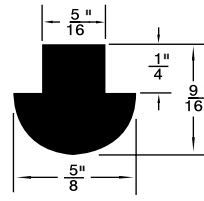

Plug Bumpers / Bolt & Screw Cap Bumpers

Inch

Butoirs à pression / boulons et pare-chocs à bouchon à vis

Pouce

Material: SBR, Natural Rubber or as noted.

Hardness: 50 to 65 Durometer

Colour: Black, unless otherwise shown.

315-017

Door Silencers

BOLT CAP BUMPER

Steel Door Frames

Fits #8 Pan Head

Contact Sales Desk
For Package Quantities

ASSORTMENT 805-621A

General Purpose RUBBER BUMPERS

"Most Popular Selected Sizes" 30 STYLES - 655 PIECES

Large Size Grey enamelled Steel Drawer will fit Slide Racks, shown on page A3

Shipping wt. **6.19 kg** (13-1/2 lbs.)

For the complete assortment contents turn to A114