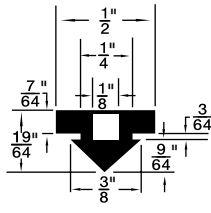

Inch

Plug Bumpers

Pouce

Butoirs à pression

Material: SBR

Hardness: 50 to 65 Durometer, unless otherwise indicated.

Colour: Black, unless otherwise shown.

Listed by 1) Groove Dia. 2) O/A Head Dia.

* Dimension preceded by an asterisk are for reference only, as tab to set them may vary in length.

MUSHROOM OR BUTTON TYPE

315-004

CATALOG 14

SPAENAUR

Contact Sales Desk For Package Quantities