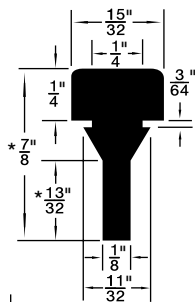

**Colour:** Black, unless otherwise shown.

Listed by 1) Groove Dia. 2) O/A Head Dia.

\* Dimension preceded by an asterisk are for reference only, as tab to set them may vary in length.

**MUSHROOM OR BUTTON TYPE**

315-287

315-264

315-004

RB-343

315-054

RB-35

315-311

RB-44

Continued from Previous Page

**MUSHROOM OR BUTTON TYPE**

Listed by 1) Groove Dia. 2) O/A Head Dia.

315-G70-1A

315-H97-1M

RB-127

315-031

315-655

Duro 65 ± 5

PKG QTY. 25

Listed by 1) Groove Dia.  
2) Head Dia.

Spaenaur No.	Length	Width	Height
<b>315-030</b> White	2-1/2"	1/2"	1/2"
<b>315-077</b> Black	2-1/2"	1/2"	1/2"

SPAENAUR No.	A Groove Width	B Stem Length	C Head Height	D Groove Dia.	E Stem Dia.	F Head Dia.	PKG QTY.
<b>315-301</b>	1/16"	1/8"	5/32"	1/4"	5/16"	1/2"	25
<b>315-H89-1Y</b>	1/8"	11/64"	11/32"	9/32"	7/16"	5/8"	100
<b>315-082</b>	1/32"	1/8"	3/32"	5/32"	7/32"	3/8"	25
<b>315-277</b>	1/16"	1/8"	1/4"	1/4"	5/16"	1/2"	
<b>315-H66-1C</b>	1/8"	1/8"	1/8"	1/4"	11/32"	9/16"	
<b>315-290</b>	5/64"	5/32"	1/8"	9/32"	3/8"	9/16"	
<b>315-278</b>	1/16"	3/32"	5/32"	11/32"	13/32"	9/16"	
<b>315-H79-1N</b>	3/16"	3/16"	5/16"	1/2"	11/16"	1	
<b>315-280</b>	3/64"	3/32"	1/8"	3/16"	1/4"	5/16"	25
<b>315-275</b>	3/64"	1/8"	3/32"	1/4"	5/16"	7/16"	
<b>315-279</b>	3/64"	1/8"	3/16"	1/4"	5/16"	7/16"	
<b>315-H93-1N</b>	1/16"	3/16"	3/32"	3/16"	1/4"	1/2"	25