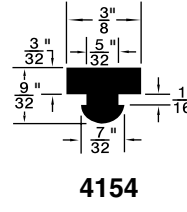

Inch

Plug Bumpers

Pouce

Butoirs à pression

Material: SBR

Hardness: 50 to 65 Durometer, unless otherwise indicated.

Colour: Black, unless otherwise shown.

Listed by 1) Groove Dia. 2) O/A Head Dia.

* Dimension preceded by an asterisk are for reference only, as tab to set them may vary in length.

MUSHROOM OR BUTTON TYPE

4154

CATALOG 14

SPAENAUR

Contact Sales Desk For Package Quantities