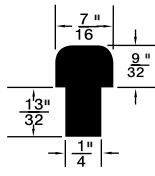

315-467
Polyethylene
(Rigid)