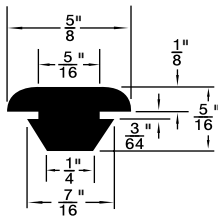

315-H49-1A