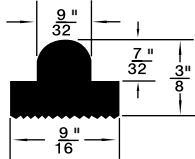

Plug Bumpers / Bolt & Screw Cap Bumpers

Inch

Butoirs à pression / boulons et pare-chocs à bouchon à vis

Pouce

Material: SBR, Natural Rubber or as noted.

Hardness: 50 to 65 Durometer

Colour: Black, unless otherwise shown.

315-016

Door Silencers

BOLT CAP BUMPER

Steel Door Frames

Fits #8 Pan Head

Contact Sales Desk
For Package Quantities

ASSORTMENT 805-621A

General Purpose RUBBER BUMPERS

"Most Popular Selected Sizes" 30 STYLES - 655 PIECES

Large Size Grey enamelled Steel Drawer will fit Slide Racks, shown on page A3

Shipping wt. **6.19 kg** (13-1/2 lbs.)

For the complete assortment contents turn to A114