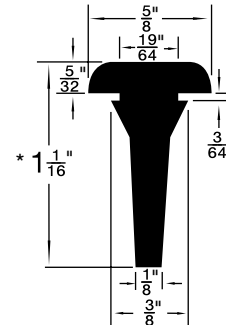

Plug Bumpers

Inch

Butoirs à pression

Pouce

Material: SBR
Hardness: 50 to 65 Durometer, unless otherwise indicated.
Colour: Black, unless otherwise shown.

* Dimension preceded by an asterisk are for reference only, as tab to set them may vary in length.

Continued from Previous Page

MUSHROOM OR BUTTON TYPE

Listed by 1) Groove Dia. 2) O/A Head Dia.

4224

Contact Sales Desk For Package Quantities

CATALOG 14

SPAENAUR