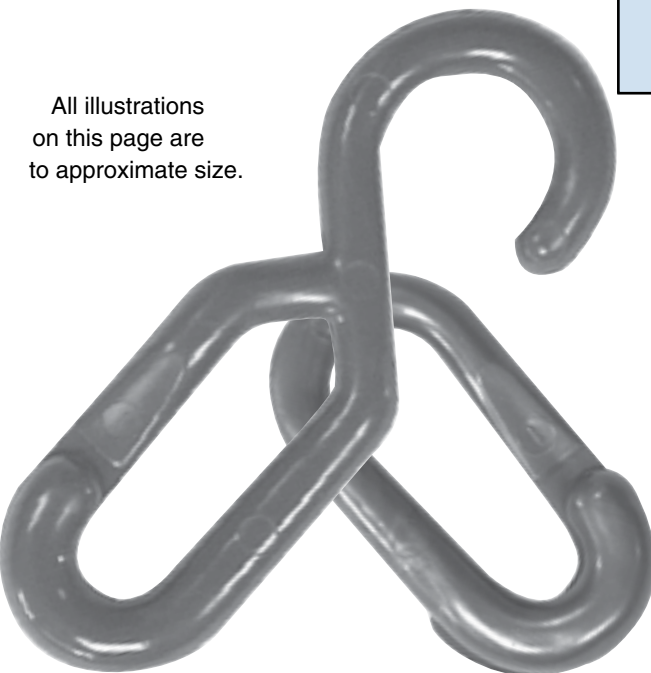

DECORATIVE — POLYPROPYLENE LINK CHAIN & FITTINGS

Ideal For Non-Restraint Crowd Control Barriers and Decorative Borders.

All illustrations on this page are to approximate size.

LINK CHAIN - 8 mm Dia. Size

SPAENAUR No.	Colour	Approx. Inside Length	Approx. Inside Width	PKG QTY.
122-016	Red	50 mm	16 mm	75 metres

LINK CHAIN - 6 mm Dia. Size

122-023	White	41 mm	12 mm	100 metres
---------	-------	-------	-------	------------

LINK DECO-CHAIN - 6 mm Dia. Size

122-033	Yellow	54 mm	13 mm	100 metres
---------	--------	-------	-------	------------

HOOK ATTACHMENT - 6 mm Dia. Size

122-050	Yellow	70 mm	9 mm	10 only
---------	--------	-------	------	---------

HOOK ATTACHMENT - 8 mm Dia. Size

122-039	Yellow	44 mm	13 mm	10 only
122-040	Black	44 mm	13 mm	10 only

LINK ATTACHMENT - 8 mm Dia. Size

122-043	White	42 mm	14 mm	10 only
122-045	Yellow	42 mm	14 mm	10 only
122-046	Black	42 mm	14 mm	10 only