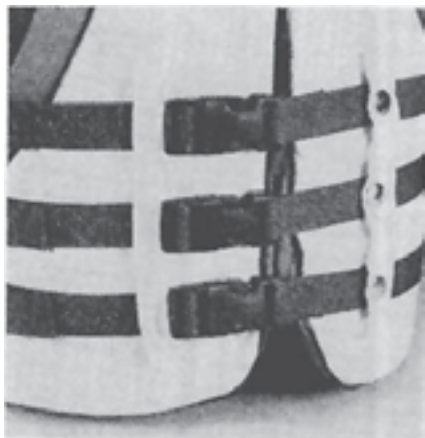

Slide Release / Ladderloc® / Triglide® Buckles

Inch

Déconnexion pour glissière / Ladderloc® / Boucles Triglide®

Pouce

SIDE RELEASE BUCKLE

The Side Release Buckle has become a standard for both performance and appearance among molded buckles and fasteners. It is popular in applications involving backpacking and sporting gear, soft luggage, juvenile products and a wide range of other new and ingenious uses. The patented design is both functionally and esthetically superior.

- Single-handed release and adjustment.
- Designed to prevent unintentional release.

SPAENAUR No.	Description	Overall Length (L)	PKG QTY.
122-683	Fits 3/4" Webbing	2-3/16"	25
122-684	Fits 1" Webbing	2-3/4"	25
122-685	Fits 2" Webbing	3-1/8"	10

Material: **Acetal**

Colour: **Black**

LADDERLOC™

The Ladderloc™ is one of the most versatile buckles available anywhere. It allows easy one-handed release or tightening of webbing and straps. Its design is simple but its applications are endless.

- Patented design eliminates slippage and creep of webbing.
- Unaffected by extremes in weather and temperature.

SPAENAUR No.	Description	Overall Length (L)
122-686	Fits 3/4" Webbing	1-35/64"
122-A03-1A	Fits 1" Webbing	1-37/64"