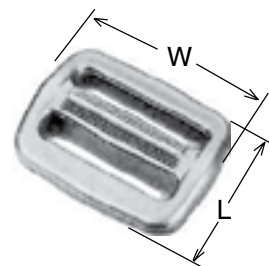

Slide Release / Ladderloc® / Triglide® Buckles

Inch

Déconnexion pour glissière / Ladderloc® / Boucles Triglide®

Pouce

SIDE RELEASE BUCKLE

The Side Release Buckle has become a standard for both performance and appearance among molded buckles and fasteners. It is popular in applications involving backpacking and sporting gear, soft luggage, juvenile products and a wide range of other new and ingenious uses. The patented design is both functionally and esthetically superior.

- Patented design eliminates slippage and creep of webbing.
- Unaffected by extremes in weather and temperature.

SPAENAUR No.	Description	Overall Length (L)
122-686	Fits 3/4" Webbing	1-35/64"
122-A03-1A	Fits 1" Webbing	1-37/64"

Material: **Acetal**

Colour: **Black**

PKG QTY. 50

TRIGLIDE™

The Triglide™ is perfect in any strap or webbing application where variable length is required. It also works well in combination with other buckles as a means of securing loose webbing needs.

- Engineered to grip webbing securely, yet readily adjustable.

SPAENAUR No.	Description	Length (L)	Width (W)
122-690	Fits 3/4" Webbing	29/32"	1"
122-691	Fits 1" Webbing	1"	1-19/64"
122-696	Fits 1-1/4" Webbing	1-3/8"	1-9/16"