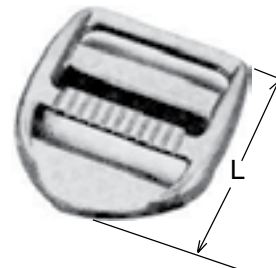

Slide Release / Ladderloc® / Triglide® Buckles

Inch

Déconnexion pour glissière / Ladderloc® / Boucles Triglide®

Pouce

SIDE RELEASE BUCKLE

The Side Release Buckle has become a standard for both performance and appearance among molded buckles and fasteners. It is popular in applications involving backpacking and sporting gear, soft luggage, juvenile products and a wide range of other new and ingenious uses. The patented design is both functionally and esthetically superior.

- Single-handed release and adjustment.
- Designed to prevent unintentional release.

SPAENAUR No.	Description	Overall Length (L)	PKG QTY.
122-683	Fits 3/4" Webbing	2-3/16"	25
122-684	Fits 1" Webbing	2-3/4"	25
122-685	Fits 2" Webbing	3-1/8"	10

Material: **Acetal**

Colour: **Black**

LADDERLOC™

The Ladderloc™ is one of the most versatile buckles available anywhere. It allows easy one-handed release or tightening of webbing and straps. Its design is simple but its applications are endless.

- Patented design eliminates slippage and creep of webbing.
- Unaffected by extremes in weather and temperature.

SPAENAUR No.	Description	Overall Length (L)
122-686	Fits 3/4" Webbing	1-35/64"
122-A03-1A	Fits 1" Webbing	1-37/64"