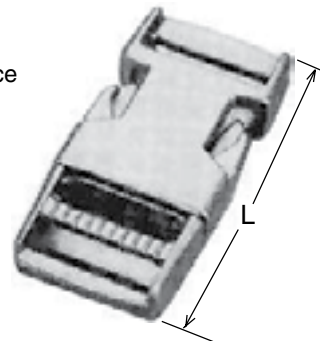

Slide Release / Ladderloc® / Triglide® Buckles

Inch

Déconnexion pour glissière / Ladderloc® / Boucles Triglide®

Pouce

SIDE RELEASE BUCKLE

The Side Release Buckle has become a standard for both performance and appearance among molded buckles and fasteners. It is popular in applications involving backpacking and sporting gear, soft luggage, juvenile products and a wide range of other new and ingenious uses. The patented design is both functionally and esthetically superior.

- Single-handed release and adjustment.
- Designed to prevent unintentional release.

SPAENAUR No.	Description	Overall Length (L)	PKG QTY.
122-683	Fits 3/4" Webbing	2-3/16"	25
122-684	Fits 1" Webbing	2-3/4"	25
122-685	Fits 2" Webbing	3-1/8"	10

Material: **Acetal**

Colour: **Black**

LADDERLOC™

The Ladderloc™ is one of the most versatile buckles available anywhere. It allows easy one-handed release or tightening of webbing and straps. Its design is simple but its applications are endless.

- Patented design eliminates slippage and creep of webbing.
- Unaffected by extremes in weather and temperature.

SPAENAUR No.	Description	Overall Length (L)
122-686	Fits 3/4" Webbing	1-35/64"
122-A03-1A	Fits 1" Webbing	1-37/64"