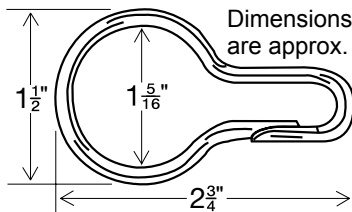

Inch

**Hooks / Shower Curtain Rings**

Pouce

Crochets / Anneaux pour rideaux de douche

**"S" HOOK**  
Zinc Plated STEEL

SPAENAUR No.	Wire Dia.	Lgth. O/A	PKG QTY.
*121-C65-1P	.102"	1"	100
MH-75	.141"	1-1/2"	25
MH-77	.185"	2-1/4"	25
MH-79	.272"	2-3/4"	25
121-090	.312"	3"	25
MH-74	.375"	3-1/4"	25
121-091	.375"	3-1/2"	25

(\*Plain Brass)

SPAENAUR No. N-129H

**MOLLY HOOK**

Steel – Zinc Plated

**FOR PICTURES, MIRRORS, ETC.**

It is neat in appearance and sturdily constructed to hold pictures, mirrors, etc. The hole will accommodate a 6-32 screw such as used with Jacknut No. N-125.

For use with larger screws, the hole may be enlarged easily by removing the insert.

Dimensions are approx.

**METAL SHOWER CURTAIN RING**

SPAENAUR No. 121-C67-1C

Steel, Zinc or Nickel plated, our option.

PKG QTY. 50

# Hooks

Both Hooks are 3/16" dia. Steel Wire, Zinc Plated.

SPAENAUR No.	Height	Projection	Holes Centre to Centre	Use Screws	PKG QTY.
099-191	2-5/8"	1-5/8"	3/4"	2 #9 Round Hd.	10
099-192	2-1/4"	3-3/8"	7/8"	2 #10 Round Hd.	10