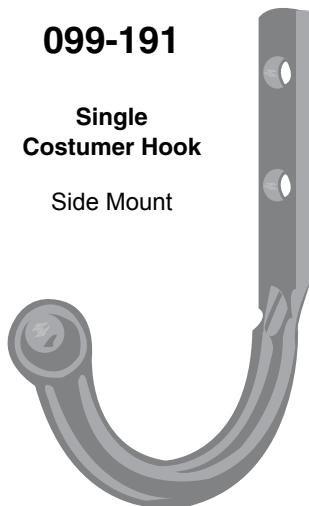

Hooks

Both Hooks are 3/16" dia. Steel Wire, Zinc Plated.

SPAENAUR No.	Height	Projection	Holes Centre to Centre	Use Screws	PKG QTY.
099-191	2-5/8"	1-5/8"	3/4"	2 #9 Round Hd.	10
099-192	2-1/4"	3-3/8"	7/8"	2 #10 Round Hd.	10

099-191

Single Costumer Hook

Side Mount