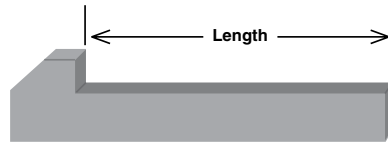

**Gib Head Key / Machine Key / Shaft Key Assortment**

Inch

Clé de tête de Gib / assortiment de clef de machine / clef d'arbre

Pouce

**STANDARD GIB HEAD MACHINE KEYS**

**C-1018  
STEEL  
INCH SIZES**

Gib Head Taper Key

Standard Taper  
1/8" per foot

Contact Sales Desk For Package Quantities

**A and B SQUARE DIMENSION IMMEDIATELY UNDER HEAD**

	3/16"	1/4"	5/16"	3/8"	7/16"	1/2"	9/16"	5/8"	3/4"	7/8"	1"
<b>C</b>	5/16"	7/16"	1/2"	5/8"	11/16"	3/4"	7/8"	1"	1-1/8"	1-3/8"	1-5/8"
<b>D</b>	9/32"	3/8"	7/16"	1/2"	9/16"	5/8"	11/16"	3/4"	7/8"	1"	1-1/8"
<b>Length</b>											
1-1/2"	131-115										
2"		131-116	131-100								
3"		131-118		131-101		131-117				131-128	131-102
3-1/2"			131-127								
4"			131-103	131-104		131-121					131-105
4-1/2"						131-122			131-123		
5"				131-106		131-107			131-006		
5-1/2"					131-108						
6"					131-124	131-109		131-110	131-111	131-125	131-126
7"							131-112				
8-1/2"								131-113	131-114		131-119