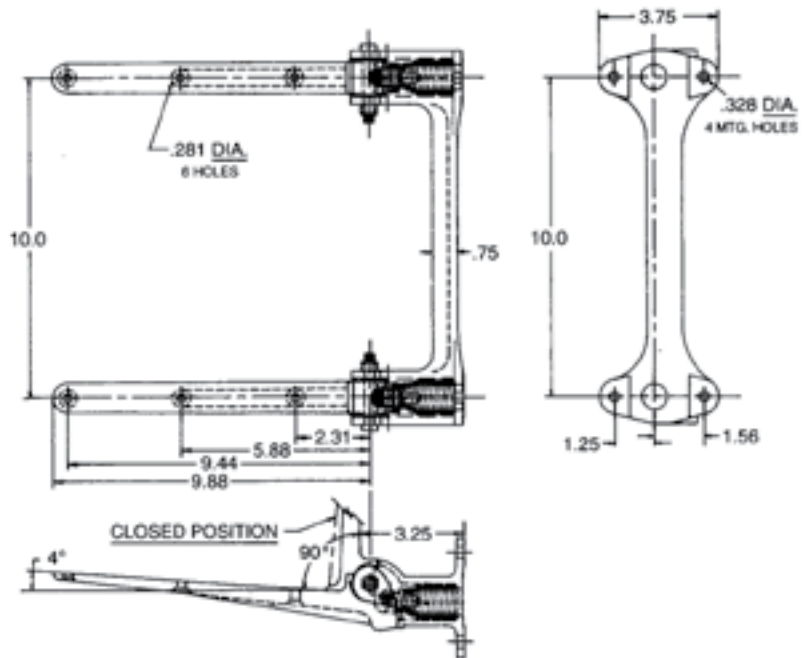

Inch

Pouce

**EBERHARD**  
HARDWARE MANUFACTURING LTD.

**Folding Seat Brackets**

**Supports pour sièges pliants**

**SPAENAUR No.**

**099-B25-1T**

(Mfr. #5370)

Auxiliary Seat Iron  
Automatic Action

Illustration Dimensions in Inches.

Single-arm style to be used in pairs for small seats or in multiples for long seats.

Finish: Black Powder Coated  
Weight: 2.8 lbs.  
**PKG QTY. 1**

**SPAENAUR No.**

**099-B26-1K**

(Mfr. #5378)

Double-arm Style  
Auxiliary Seat Irons  
Automatic Action

Finish: Plain  
Weight: 6.6 lbs.  
**PKG QTY. 1**

CATALOG 14

SPAENAUR