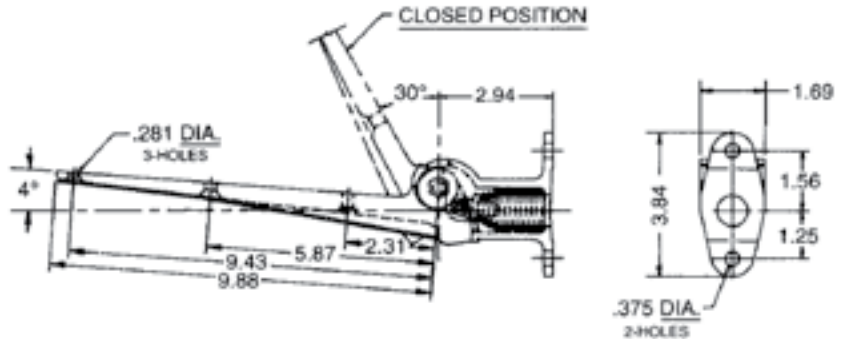

Inch

Pouce

**EBERHARD**  
HARDWARE MANUFACTURING LTD.

**Folding Seat Brackets**

**Supports pour sièges pliants**

**SPAENAUR No.**

**099-B25-1T**

(Mfr. #5370)

Auxiliary Seat Iron  
Automatic Action

Illustration Dimensions in Inches.

Single-arm style to be used in pairs for small seats or in multiples for long seats.

Finish: Black Powder Coated  
Weight: 2.8 lbs.  
**PKG QTY. 1**

**SPAENAUR No.**

**099-B26-1K**

(Mfr. #5378)

Double-arm Style  
Auxiliary Seat Irons  
Automatic Action

Finish: Plain  
Weight: 6.6 lbs.  
**PKG QTY. 1**

CATALOG 14

SPAENAUR