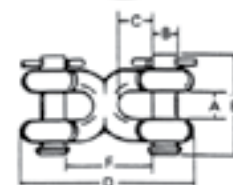

Inch

Clevis Hooks / Quick Connecting Links

Pouce

Crochets à chape / Maillons rapides

Grade 30 Clevis Slip Hook

PKG QTY. 1 - All items on this page

Carbon Steel (Forged Steel, Heat Treated)

Spaenaur No.	Chain Size	WLL (lbs.)	Approximate Weight (lbs.)	Dimensions (Inches)			
				A	B	C	D
121-741	1/4"	1,950	0.50	0.38	0.38	0.88	2.56

Grade 30 Clevis Grab Hook

Carbon Steel (Forged Steel, Heat Treated)

Spaenaur No.	Chain Size	WLL (lbs.)	Approximate Weight (lbs.)	Dimensions (Inches)			
				A	B	C	D
121-742	1/4"	2,600	0.46	0.38	0.38	0.34	1.94

Grade 30 Twin Clevis Links (Suitable for Grades 30 to 70 chain)

Body: Carbon Steel Pin: Alloy Steel

Spaenaur No.	Chain Size	WLL (lbs.)	Approximate Weight (lbs.)	Dimensions (Inches)					
				A	B	C	D	E	F
121-732	1/4-5/16"	4,700	0.31	0.39	0.37	0.41	2.50	1.62	1.18
121-733	3/8"	6,600	0.44	0.47	0.46	0.60	2.98	1.88	1.51

Grade 70 Clevis Slip Hook - without and with latch

Alloy Steel, Yellow Chromate

Spaenaur No.		Chain Size	WLL (lbs.)	Approximate Weight (lbs.)	Dimensions (Inches)			
Without Latch	With Latch				A	B	C	D
121-734	121-736	5/16"	4,300	0.75	0.44	0.44	1.00	2.81
121-735	121-738	3/8"	5,200	1.20	0.56	0.47	1.28	3.25