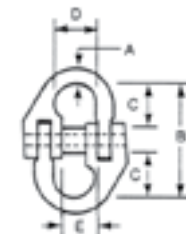

Grade 30 Twin Clevis Links (Suitable for Grades 30 to 70 chain)

Body: Carbon Steel Pin: Alloy Steel

Spaenaur No.	Chain Size	WLL (lbs.)	Approximate Weight (lbs.)	Dimensions (Inches)					
				A	B	C	D	E	F
121-732	1/4-5/16"	4,700	0.31	0.39	0.37	0.41	2.50	1.62	1.18
121-733	3/8"	6,600	0.44	0.47	0.46	0.60	2.98	1.88	1.51

Grade 70 Clevis Grab Hook

Alloy Steel, Yellow Chromate

Spaenaur No.	Chain Size	WLL (lbs.)	Approximate Weight (lbs.)	Dimensions (Inches)			
				A	B	C	D
121-726	5/16"	4,700	0.65	0.44	0.44	0.41	2.38
121-727	3/8"	6,600	1.15	0.56	0.47	0.50	2.63

Grade 80 Clevis Sling Hook - with heavy duty latch

Alloy Steel

Spaenaur No.	Chain Size	WLL (lbs.)	Approximate Weight (lbs.)	Dimensions (Inches)			
				A	B	C	D
121-730	3/8"	7,100	2.43	0.52	0.50	1.58	4.13

Grade 80 Connecting Link

Alloy Steel Design Factor 4:1

Spaenaur No.	Chain Size	WLL (lbs.)	Approximate Weight (lbs.)	Dimensions (Inches)				
				A	B	C	D	E
121-728	3/8"	7,100	0.75	0.47	3.00	0.88	0.91	1.00
121-729	1/2"	12,000	1.50	0.63	3.38	1.25	1.30	1.13