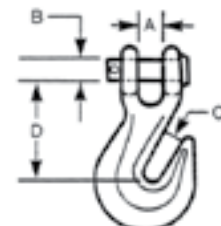

Inch

Clevis Hooks / Quick Connecting Links

Pouce

Crochets à chape / Maillons rapides

Grade 30 Clevis Slip Hook

PKG QTY. 1 - All items on this page

Carbon Steel (Forged Steel, Heat Treated)

Spaenaur No.	Chain Size	WLL (lbs.)	Approximate Weight (lbs.)	Dimensions (Inches)			
				A	B	C	D
121-741	1/4"	1,950	0.50	0.38	0.38	0.88	2.56

Grade 30 Clevis Grab Hook

Carbon Steel (Forged Steel, Heat Treated)

Spaenaur No.	Chain Size	WLL (lbs.)	Approximate Weight (lbs.)	Dimensions (Inches)			
				A	B	C	D
121-742	1/4"	2,600	0.46	0.38	0.38	0.34	1.94

Grade 30 Twin Clevis Links (Suitable for Grades 30 to 70 chain)

Body: Carbon Steel Pin: Alloy Steel

Spaenaur No.	Chain Size	WLL (lbs.)	Approximate Weight (lbs.)	Dimensions (Inches)					
				A	B	C	D	E	F
121-732	1/4-5/16"	4,700	0.31	0.39	0.37	0.41	2.50	1.62	1.18
121-733	3/8"	6,600	0.44	0.47	0.46	0.60	2.98	1.88	1.51

Grade 70 Clevis Grab Hook

Alloy Steel, Yellow Chromate

Spaenaur No.	Chain Size	WLL (lbs.)	Approximate Weight (lbs.)	Dimensions (Inches)			
				A	B	C	D
121-726	5/16"	4,700	0.65	0.44	0.44	0.41	2.38
121-727	3/8"	6,600	1.15	0.56	0.47	0.50	2.63