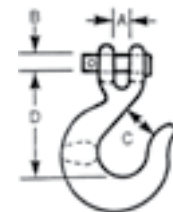

Inch

Clevis Hooks / Quick Connecting Links

Pouce

Crochets à chape / Maillons rapides

Grade 30 Clevis Slip Hook

PKG QTY. 1 - All items on this page

Carbon Steel (Forged Steel, Heat Treated)

Spaenaur No.	Chain Size	WLL (lbs.)	Approximate Weight (lbs.)	Dimensions (Inches)			
				A	B	C	D
121-741	1/4"	1,950	0.50	0.38	0.38	0.88	2.56

Grade 30 Clevis Grab Hook

Carbon Steel (Forged Steel, Heat Treated)

Spaenaur No.	Chain Size	WLL (lbs.)	Approximate Weight (lbs.)	Dimensions (Inches)			
				A	B	C	D
121-742	1/4"	2,600	0.46	0.38	0.38	0.34	1.94

Grade 30 Twin Clevis Links (Suitable for Grades 30 to 70 chain)

Body: Carbon Steel Pin: Alloy Steel

Spaenaur No.	Chain Size	WLL (lbs.)	Approximate Weight (lbs.)	Dimensions (Inches)					
				A	B	C	D	E	F
121-732	1/4-5/16"	4,700	0.31	0.39	0.37	0.41	2.50	1.62	1.18
121-733	3/8"	6,600	0.44	0.47	0.46	0.60	2.98	1.88	1.51

Grade 70 Clevis Grab Hook

Alloy Steel, Yellow Chromate

Spaenaur No.	Chain Size	WLL (lbs.)	Approximate Weight (lbs.)	Dimensions (Inches)			
				A	B	C	D
121-726	5/16"	4,700	0.65	0.44	0.44	0.41	2.38
121-727	3/8"	6,600	1.15	0.56	0.47	0.50	2.63