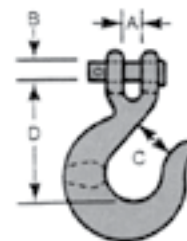

Grade 30 Clevis Grab Hook

Carbon Steel (Forged Steel, Heat Treated)

Spaenaur No.	Chain Size	WLL (lbs.)	Approximate Weight (lbs.)	Dimensions (Inches)			
				A	B	C	D
121-742	1/4"	2,600	0.46	0.38	0.38	0.34	1.94

Grade 30 Twin Clevis Links (Suitable for Grades 30 to 70 chain)

Body: Carbon Steel Pin: Alloy Steel

Spaenaur No.	Chain Size	WLL (lbs.)	Approximate Weight (lbs.)	Dimensions (Inches)					
				A	B	C	D	E	F
121-732	1/4-5/16"	4,700	0.31	0.39	0.37	0.41	2.50	1.62	1.18
121-733	3/8"	6,600	0.44	0.47	0.46	0.60	2.98	1.88	1.51

Grade 70 Clevis Slip Hook - without and with latch

Alloy Steel, Yellow Chromate

Spaenaur No.		Chain Size	WLL (lbs.)	Approximate Weight (lbs.)	Dimensions (Inches)			
Without Latch	With Latch				A	B	C	D
121-734	121-736	5/16"	4,300	0.75	0.44	0.44	1.00	2.81
121-735	121-738	3/8"	5,200	1.20	0.56	0.47	1.28	3.25

Grade 70 Clevis Grab Hook

Alloy Steel, Yellow Chromate

Spaenaur No.	Chain Size	WLL (lbs.)	Approximate Weight (lbs.)	Dimensions (Inches)			
				A	B	C	D
121-726	5/16"	4,700	0.65	0.44	0.44	0.41	2.38
121-727	3/8"	6,600	1.15	0.56	0.47	0.50	2.63