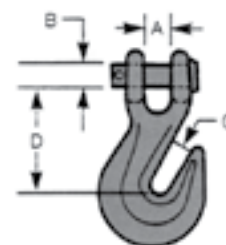

Grade 30 Twin Clevis Links (Suitable for Grades 30 to 70 chain)

Body: Carbon Steel Pin: Alloy Steel

Spaenaur No.	Chain Size	WLL (lbs.)	Approximate Weight (lbs.)	Dimensions (Inches)					
				A	B	C	D	E	F
121-732	1/4-5/16"	4,700	0.31	0.39	0.37	0.41	2.50	1.62	1.18
121-733	3/8"	6,600	0.44	0.47	0.46	0.60	2.98	1.88	1.51

Grade 70 Clevis Slip Hook - without and with latch

Alloy Steel, Yellow Chromate

Spaenaur No.		Chain Size	WLL (lbs.)	Approximate Weight (lbs.)	Dimensions (Inches)			
Without Latch	With Latch				A	B	C	D
121-734	121-736	5/16"	4,300	0.75	0.44	0.44	1.00	2.81
121-735	121-738	3/8"	5,200	1.20	0.56	0.47	1.28	3.25

Grade 70 Clevis Grab Hook

Alloy Steel, Yellow Chromate

Spaenaur No.	Chain Size	WLL (lbs.)	Approximate Weight (lbs.)	Dimensions (Inches)			
				A	B	C	D
121-726	5/16"	4,700	0.65	0.44	0.44	0.41	2.38
121-727	3/8"	6,600	1.15	0.56	0.47	0.50	2.63

Grade 80 Clevis Sling Hook - with heavy duty latch

Alloy Steel

Spaenaur No.	Chain Size	WLL (lbs.)	Approximate Weight (lbs.)	Dimensions (Inches)			
				A	B	C	D
121-730	3/8"	7,100	2.43	0.52	0.50	1.58	4.13