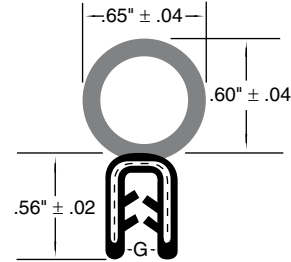

SPAENAUR No.	(G) Grip Range
825-093	.040"-.070"
825-B45-1W	.040"-.070"
825-068	.065"-.095"
825-069	.090"-.120"

SPAENAUR No.	(G) Grip Range
825-B08-1P	.040"-.070"
825-065	.065"-.095"
825-066	.090"-.120"