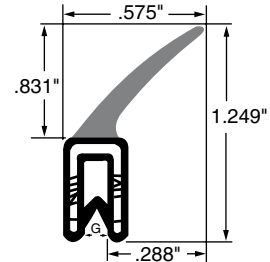

VINYL AND SPONGE RUBBER PARTS

"ST" Sections

"ST" Section parts are made of EPDM sponge seal which is attached to a black leather-grain vinyl trim with a segmented steel core. These flexible parts push on a metal flange to trim the interior and seal the opening.

They grip edges from .060" to .140" thick.

825-B18-1K
Bulb Seal

825-301
Lip Seal

PKG QTY. 25 FT.

825-302
Half Bulb Seal

825-303
Vertical Wedge

DUAL DUROMETER SPONGE AND SOLID RUBBER PARTS

"BZ" Sections are dual durometer EPDM flexible rubber extrusions. The sponge bulb seals the opening, and the durable solid rubber base, with a flexible wire core, provides high strength gripping power.

SPAENAUR (G)
No. Grip Range
825-085 .060"-.079"

SPAENAUR (G)
No. Grip Range
825-B04-1N .079"-.099"

PKG QTY. 82 FT.

CATALOG 14

SPAENAUR

Trim Seals / Rubber Channel Tools

Inch

Garnitures de garniture / outils en caoutchouc

SPAENAUR No.	(G) Grip Range
825-017	.250"±.02

SPAENAUR No.	(G) Grip Range
825-087	.110"-.130"

SPAENAUR No.	(G) Grip Range
825-088	.110"-.130"

E-Z Lock Tools

PKG QTY. 1

FOR INTEGRAL LOCK, ONE PIECE SELF-SEALING WEATHERSTRIPS