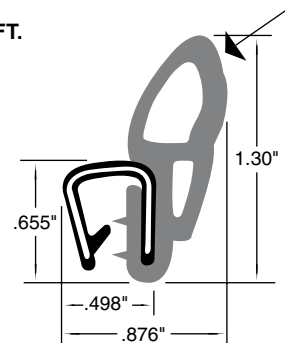

They grip edges from .060" to .140" thick.

825-B18-1K
Bulb Seal

825-301
Lip Seal

PKG QTY. 25 FT.

825-302
Half Bulb Seal

825-303
Vertical Wedge

DUAL DUROMETER SPONGE AND SOLID RUBBER PARTS

"BZ" Sections are dual durometer EPDM flexible rubber extrusions. The sponge bulb seals the opening, and the durable solid rubber base, with a flexible wire core, provides high strength gripping power.

SPAENAUR (G)
No. Grip Range
825-085 .060"-.079"

SPAENAUR (G)
No. Grip Range
825-B04-1N .079"-.099"

PKG QTY. 82 FT.

CATALOG 14

SPAENAUR

Trim Seals / Rubber Channel Tools

Inch

Garnitures de garniture / outils en caoutchouc

Pouce

PUSH-ON TRIM SEALS

DUAL DUROMETER SPONGE AND SOLID RUBBER PARTS

"RS" Sections

"RS" Sections are dual durometer flexible rubber extrusions. The sponge rubber EPDM bulb seals the opening. The durable solid rubber EPDM base has a flexible wire carrier that provides high strength gripping power.

SPAENAUR No.	(G) Grip Range
825-017	.250"±.02

SPAENAUR No.	(G) Grip Range
825-087	.110"-.130"

SPAENAUR No.	(G) Grip Range
825-088	.110"-.130"

E-Z Lock Tools

PKG QTY. 1

FOR INTEGRAL LOCK, ONE PIECE SELF-SEALING WEATHERSTRIPS