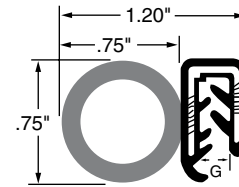

SPAENAUR (G)
No. Grip Range
825-085 .060"-.079"

SPAENAUR (G)
No. Grip Range
825-B04-1N .079"-.099"

PKG QTY. 82 FT.

CATALOG 14

SPAENAUR

Trim Seals / Rubber Channel Tools

Inch

Garnitures de garniture / outils en caoutchouc

Pouce

PUSH-ON TRIM SEALS

DUAL DUROMETER SPONGE AND SOLID RUBBER PARTS

"RS" Sections

"RS" Sections are dual durometer flexible rubber extrusions. The sponge rubber EPDM bulb seals the opening. The durable solid rubber EPDM base has a flexible wire carrier that provides high strength gripping power.

PKG QTY. 25 FT.

SPAENAUR No.	(G) Grip Range
825-093	.040"-.070"
825-B45-1W	.040"-.070"
825-068	.065"-.095"
825-069	.090"-.120"

SPAENAUR No.	(G) Grip Range
825-B08-1P	.040"-.070"
825-065	.065"-.095"
825-066	.090"-.120"

SPAENAUR No.	(G) Grip Range
825-017	.250"±.02

SPAENAUR No.	(G) Grip Range
825-087	.110"-.130"

SPAENAUR No.	(G) Grip Range
825-088	.110"-.130"

E-Z Lock Tools

PKG QTY. 1

FOR INTEGRAL LOCK, ONE PIECE SELF-SEALING WEATHERSTRIPS