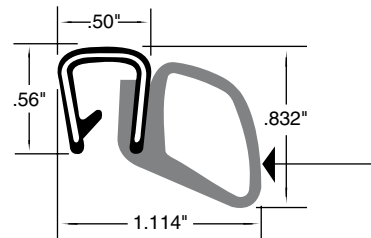

They grip edges from .060" to .140" thick.

825-B18-1K
Bulb Seal

825-301
Lip Seal

PKG QTY. 25 FT.

825-302
Half Bulb Seal

825-303
Vertical Wedge

DUAL DUROMETER SPONGE AND SOLID RUBBER PARTS

"BZ" Sections are dual durometer EPDM flexible rubber extrusions. The sponge bulb seals the opening, and the durable solid rubber base, with a flexible wire core, provides high strength gripping power.

SPAENAUR (G)
No. Grip Range
825-085 .060"-.079"

SPAENAUR (G)
No. Grip Range
825-B04-1N .079"-.099"

PKG QTY. 82 FT.

CATALOG 14

SPAENAUR

Trim Seals / Rubber Channel Tools

Inch

Garnitures de garniture / outils en caoutchouc

SPAENAUR No.	(G) Grip Range
825-017	.250"±.02

SPAENAUR No.	(G) Grip Range
825-087	.110"-.130"

SPAENAUR No.	(G) Grip Range
825-088	.110"-.130"

E-Z Lock Tools

PKG QTY. 1

FOR INTEGRAL LOCK, ONE PIECE SELF-SEALING WEATHERSTRIPS

Spaenaur is an Authorized Distributor of QUICKEDGE® Trim.
Please contact the Spaenaur sales desk at 1-800-265-8772 for more information.

PHYSICAL CHARACTERISTICS: Vinyl (PVC) embossed extrusion with segmented metal core .018" thick cold rolled steel, no. 2 temper. All parts are 65 durometer except Standard Double Lip Trims which are 80 durometer hardness (Shore A 15 second delay.)