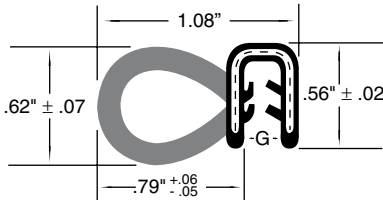

They grip edges from .060" to .140" thick.

825-B18-1K
Bulb Seal

825-301
Lip Seal

PKG QTY. 25 FT.

825-302
Half Bulb Seal

825-303
Vertical Wedge

DUAL DUROMETER SPONGE AND SOLID RUBBER PARTS

"BZ" Sections are dual durometer EPDM flexible rubber extrusions. The sponge bulb seals the opening, and the durable solid rubber base, with a flexible wire core, provides high strength gripping power.

SPAENAUR (G)
No. Grip Range
825-085 .060"-.079"

SPAENAUR (G)
No. Grip Range
825-B04-1N .079"-.099"

PKG QTY. 82 FT.

CATALOG 14

SPAENAUR

Trim Seals / Rubber Channel Tools

Inch

Garnitures de garniture / outils en caoutchouc

Pouce

PUSH-ON TRIM SEALS

DUAL DUROMETER SPONGE AND SOLID RUBBER PARTS

"RS" Sections

"RS" Sections are dual durometer flexible rubber extrusions. The sponge rubber EPDM bulb seals the opening. The durable solid rubber EPDM base has a flexible wire carrier that provides high strength gripping power.

Spaenaur is an Authorized Distributor of QUICKEDGE® Trim.
Please contact the Spaenaur sales desk at 1-800-265-8772 for more information.

PHYSICAL CHARACTERISTICS: Vinyl (PVC) embossed extrusion with segmented metal core .018" thick cold rolled steel, no. 2 temper. All parts are 65 durometer except Standard Double Lip Trims which are 80 durometer hardness (Shore A 15 second delay.)