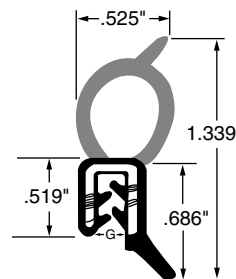

They grip edges from .060" to .140" thick.

825-B18-1K
Bulb Seal

825-301
Lip Seal

PKG QTY. 25 FT.

825-302
Half Bulb Seal

825-303
Vertical Wedge

DUAL DUROMETER SPONGE AND SOLID RUBBER PARTS

"BZ" Sections are dual durometer EPDM flexible rubber extrusions. The sponge bulb seals the opening, and the durable solid rubber base, with a flexible wire core, provides high strength gripping power.

SPAENAUR (G)
No. Grip Range
825-085 .060"-.079"

SPAENAUR (G)
No. Grip Range
825-B04-1N .079"-.099"

PKG QTY. 82 FT.

CATALOG 14

SPAENAUR

Trim Seals / Rubber Channel Tools

Inch

Garnitures de garniture / outils en caoutchouc

PKG QTY. 25 FT.

SPAENAUR No.	(G) Grip Range
825-093	.040"-.070"
825-B45-1W	.040"-.070"
825-068	.065"-.095"
825-069	.090"-.120"

SPAENAUR No.	(G) Grip Range
825-B08-1P	.040"-.070"
825-065	.065"-.095"
825-066	.090"-.120"

SPAENAUR No.	(G) Grip Range
825-017	.250"±.02

SPAENAUR No.	(G) Grip Range
825-087	.110"-.130"

SPAENAUR No.	(G) Grip Range
825-088	.110"-.130"

E-Z Lock Tools

PKG QTY. 1

FOR INTEGRAL LOCK, ONE PIECE SELF-SEALING WEATHERSTRIPS