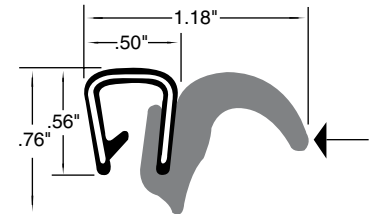

VINYL AND SPONGE RUBBER PARTS

"ST" Sections

"ST" Section parts are made of EPDM sponge seal which is attached to a black leather-grain vinyl trim with a segmented steel core. These flexible parts push on a metal flange to trim the interior and seal the opening.

They grip edges from .060" to .140" thick.

825-B18-1K
Bulb Seal

825-301
Lip Seal

PKG QTY. 25 FT.

825-302
Half Bulb Seal

825-303
Vertical Wedge

DUAL DUROMETER SPONGE AND SOLID RUBBER PARTS

"BZ" Sections are dual durometer EPDM flexible rubber extrusions. The sponge bulb seals the opening, and the durable solid rubber base, with a flexible wire core, provides high strength gripping power.

SPAENAUR (G)
No. Grip Range
825-085 .060"-.079"

SPAENAUR (G)
No. Grip Range
825-B04-1N .079"-.099"

PKG QTY. 82 FT.

CATALOG 14

SPAENAUR

Trim Seals / Rubber Channel Tools

Inch

Garnitures de garniture / outils en caoutchouc

Spaenaur is an Authorized Distributor of QUICKEDGE® Trim.
Please contact the Spaenaur sales desk at 1-800-265-8772 for more information.

PHYSICAL CHARACTERISTICS: Vinyl (PVC) embossed extrusion with segmented metal core .018" thick cold rolled steel, no. 2 temper. All parts are 65 durometer except Standard Double Lip Trims which are 80 durometer hardness (Shore A 15 second delay.)