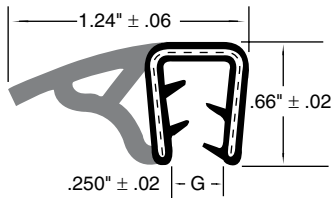

SPAENAUR (G)
No. Grip Range
825-085 .060"-.079"

SPAENAUR (G)
No. Grip Range
825-B04-1N .079"-.099"

PKG QTY. 82 FT.

CATALOG 14

SPAENAUR

Trim Seals / Rubber Channel Tools

Inch

Garnitures de garniture / outils en caoutchouc

Pouce

PUSH-ON TRIM SEALS

DUAL DUROMETER SPONGE AND SOLID RUBBER PARTS

"RS" Sections

"RS" Sections are dual durometer flexible rubber extrusions. The sponge rubber EPDM bulb seals the opening. The durable solid rubber EPDM base has a flexible wire carrier that provides high strength gripping power.

PKG QTY. 25 FT.

SPAENAUR No.	(G) Grip Range
825-093	.040"-.070"
825-B45-1W	.040"-.070"
825-068	.065"-.095"
825-069	.090"-.120"

SPAENAUR No.	(G) Grip Range
825-B08-1P	.040"-.070"
825-065	.065"-.095"
825-066	.090"-.120"

SPAENAUR No.	(G) Grip Range
825-017	.250"±.02

SPAENAUR No.	(G) Grip Range
825-087	.110"-.130"

SPAENAUR No.	(G) Grip Range
825-088	.110"-.130"

E-Z Lock Tools

PKG QTY. 1

FOR INTEGRAL LOCK, ONE PIECE SELF-SEALING WEATHERSTRIPS