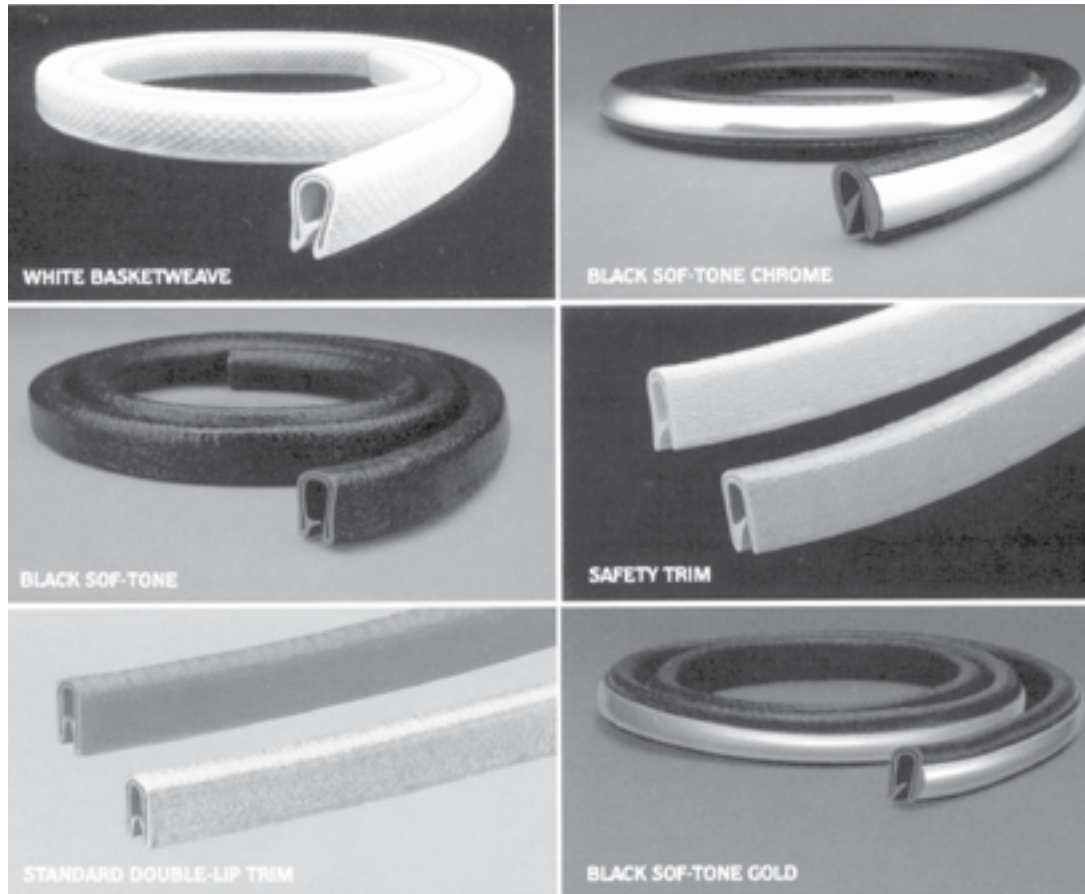

8" Overall Length.

TOOL PULLS THE LOCKING STRIP INTO THE RETAINER CHANNEL

For Weatherstrip and Moulding Clip Tool please refer to pages K20-K21

Inch
Pouce

QUICKEDGE®

Trim
Garnitures

Quickedge® Trims' rugged, vinyl construction assures dependable performance, long life and easy use. The patented Quickedge® segmented metal core provides the strongest and most resilient gripping power.

Quickedge® Trims are available in decorative engineered designs to enhance your product with a variety of plastic, chrome and coloured trims.

Hundreds of consumer and industrial product applications.

Quickedge® Trims are available in both aluminum and steel core.

Spaenaur is an Authorized Distributor of QUICKEDGE® Trim.
Please contact the Spaenaur sales desk at 1-800-265-8772 for more information.

PHYSICAL CHARACTERISTICS: Vinyl (PVC) embossed extrusion with segmented metal core .018" thick cold rolled steel, no. 2 temper. All parts are 65 durometer except Standard Double Lip Trims which are 80 durometer hardness (Shore A 15 second delay.)