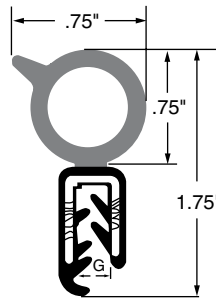

SPAENAUR (G)
No. Grip Range
825-085 .060"-.079"

SPAENAUR (G)
No. Grip Range
825-B04-1N .079"-.099"

PKG QTY. 82 FT.

CATALOG 14

SPAENAUR

Trim Seals / Rubber Channel Tools

Inch

Garnitures de garniture / outils en caoutchouc

Pouce

PUSH-ON TRIM SEALS

DUAL DUROMETER SPONGE AND SOLID RUBBER PARTS

"RS" Sections

"RS" Sections are dual durometer flexible rubber extrusions. The sponge rubber EPDM bulb seals the opening. The durable solid rubber EPDM base has a flexible wire carrier that provides high strength gripping power.

PKG QTY. 25 FT.

SPAENAUR No.	(G) Grip Range
825-093	.040"-.070"
825-B45-1W	.040"-.070"
825-068	.065"-.095"
825-069	.090"-.120"

SPAENAUR No.	(G) Grip Range
825-B08-1P	.040"-.070"
825-065	.065"-.095"
825-066	.090"-.120"

SPAENAUR No.	(G) Grip Range
825-017	.250"±.02

SPAENAUR No.	(G) Grip Range
825-087	.110"-.130"

SPAENAUR No.	(G) Grip Range
825-088	.110"-.130"

E-Z Lock Tools

PKG QTY. 1

FOR INTEGRAL LOCK, ONE PIECE SELF-SEALING WEATHERSTRIPS