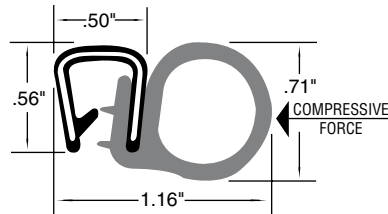

Inch

Trim Seals

Pouce

Garnitures d'étanchéité

PUSH-ON TRIM SEALS TO WEATHERSTRIP AND DECORATE VEHICLE DOORS

Push-on trim seals offer a fast, easy way to weatherstrip and trim vehicle doors and windows. They install by simply pushing them over raw edges or flanges.

VINYL AND SPONGE RUBBER PARTS

"ST" Sections

"ST" Section parts are made of EPDM sponge seal which is attached to a black leather-grain vinyl trim with a segmented steel core. These flexible parts push on a metal flange to trim the interior and seal the opening.

They grip edges from .060" to .140" thick.

825-B18-1K
Bulb Seal

825-301
Lip Seal

PKG QTY. 25 FT.

825-302
Half Bulb Seal

825-303
Vertical Wedge

DUAL DUROMETER SPONGE AND SOLID RUBBER PARTS

"BZ" Sections are dual durometer EPDM flexible rubber extrusions. The sponge bulb seals the opening, and the durable solid rubber base, with a flexible wire core, provides high strength gripping power.

Spaenaur is an Authorized Distributor of QUICKEDGE® Trim.
Please contact the Spaenaur sales desk at 1-800-265-8772 for more information.

PHYSICAL CHARACTERISTICS: Vinyl (PVC) embossed extrusion with segmented metal core .018" thick cold rolled steel, no. 2 temper. All parts are 65 durometer except Standard Double Lip Trims which are 80 durometer hardness (Shore A 15 second delay.)