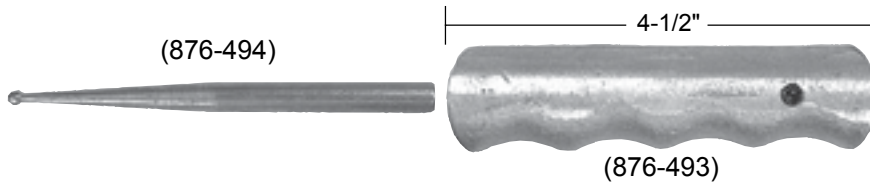

Pouce

PUSH-ON TRIM SEALS

DUAL DUROMETER SPONGE AND SOLID RUBBER PARTS

"RS" Sections

"RS" Sections are dual durometer flexible rubber extrusions. The sponge rubber EPDM bulb seals the opening. The durable solid rubber EPDM base has a flexible wire carrier that provides high strength gripping power.

PKG QTY. 25 FT.

SPAENAUR No.	(G) Grip Range
825-093	.040"-.070"
825-B45-1W	.040"-.070"
825-068	.065"-.095"
825-069	.090"-.120"

SPAENAUR No.	(G) Grip Range
825-B08-1P	.040"-.070"
825-065	.065"-.095"
825-066	.090"-.120"

SPAENAUR No.	(G) Grip Range
825-017	.250"±.02

SPAENAUR No.	(G) Grip Range
825-087	.110"-.130"

SPAENAUR No.	(G) Grip Range
825-088	.110"-.130"

E-Z Lock Tools

PKG QTY. 1

FOR INTEGRAL LOCK, ONE PIECE SELF-SEALING WEATHERSTRIPS