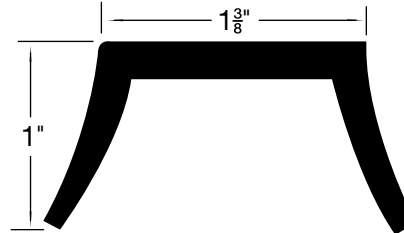

825-021 Grey Colour

DOOR BOTTOM SEAL (Residential/Commercial)

PVC Material — Duro 70 ±5
PKG QTY. 50' Roll