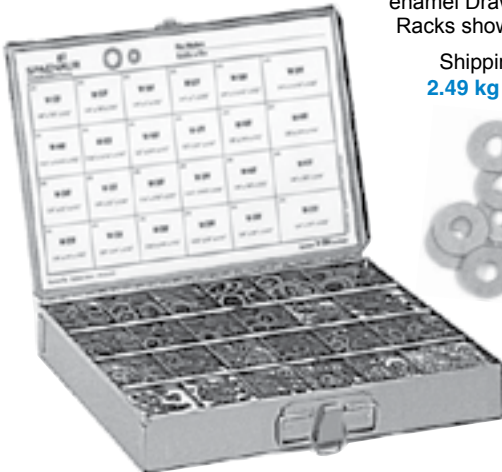

BRASS FLAT WASHERS
16 SIZES - 1315 PIECES

REGULAR SIZE Steel, grey enamel Drawer will fit Slide Racks shown on page A2

Shipping Weight:
3.18 kg (7 lbs.)

Spenaaur No.	Compatible Screw Size	Compatible Bolt Size	Inner Diameter	Outer Diameter	Thickness	Qty.	Page
649-B01-2C	#2		0.092"	3/16"	0.018"	200	D8
W-501	#3		0.105"	1/4"	0.020"		
649-B20-1M	#4		0.119"	9/32"	0.025"	100	
W-528	#5	1/8"	0.133"				
649-B21-1X	#6		0.147"	5/16"	0.028"	25	
649-B14-1N	#8	5/32"	0.172"	3/8"	0.032"		
649-B13-1C	#10	3/16"	0.200"	7/16"	0.036"	10	
649-B19-1X	#12	7/32"	0.227"	1/2"	0.040"		
649-B09-1P	#14	1/4"	0.260"	9/16"	0.051"	25	
649-B15-1T	#18		0.310"	1 1/16"			
649-B18-1M	#20	5/16"	0.337"	3/4"	0.064"	10	
W-540		3/8"	0.390"	0.682"	0.050"		
649-B17-1W	#30	7/16"	1/2"	1-1/8"	0.081"	10	
649-B12-1Y	#34	1/2"	9/16"	1-1/4"	0.091"		
W-519		5/8"	1 1/16"	1-1/2"	0.102"		
649-B03-1M		3/4"	1 3/16"	1-7/8"	0.114"		

ASSORTMENT
ASSORTIMENT **B-584A**

FIBRE WASHERS of Red, Vulcanized Fibre
24 SIZES — 1000 PIECES

REGULAR SIZE Steel, grey enamel Drawer will fit Slide Racks shown on page A2

Shipping Weight:
2.49 kg (5-1/2 lbs.)

Name	Spenaaur No.	Inner Diameter	Outer Diameter	Qty.	Page
Flat Washer 1/32" Thickness	638-C01-1C	1/8"	1/4"	50	D11
	W-28F	3/16"	3/8"		
	W-30F	1/4"	1/2"		
	638-C03-1T	5/16"	9/16"		
	W-38F	3/8"	5/8"		
	W-40F	7/16"	11/16"	25	
	W-44F	1/2"	3/4"		
	W-46F	5/8"	7/8"		
	W-48F	3/4"	1"		
	W-52F	1-1/16"			
W-56F	1/8"	1/4"	50		
W-58F	3/16"	3/8"			
W-23F	1/4"	1/2"			
W-29F	5/16"	9/16"			
638-C05-1W	3/8"	5/8"			
638-C09-1P	7/16"	11/16"	25		
W-39F	1/2"	3/4"			
W-41F	5/8"	7/8"			
W-45F	1"	1-1/16"			
W-47F	1-1/16"				
W-49F	3/4"	1"			
W-53F					
W-57F					
W-59F					

PLASTIKIT
«PLASTIKIT» **804-082**

DIN 125

Metric FLAT and HELICAL LOCKWASHERS

Steel, Zinc Plated
14 SIZES – 280 PIECES

Put up in a clear durable plastic container with hinged lid. Size: 1" x 2-3/4" x 4-1/2".