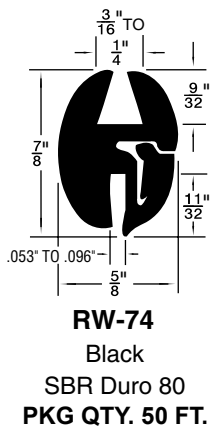

CATALOG 14 SPAENAUR

See section 'R19' for Compound Selection Guide

K