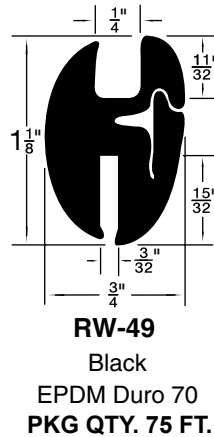

CATALOG 14 SPAENAUR

See section 'R19' for Compound Selection Guide

K