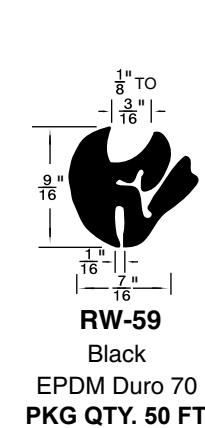

CATALOG 14 SPAENAUR

See section 'R19' for Compound Selection Guide

K