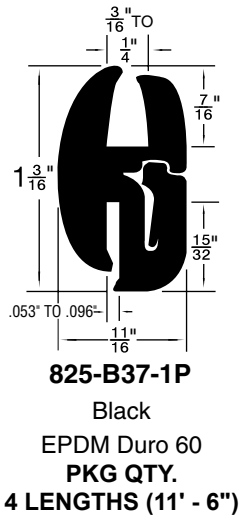

Extruded Channels

Inch

Profils extrudés

Pouce

Material: EPDM, Santoprene®, SBR, Neoprene, PVC, Vinyl, etc., as indicated.

(Please refer to "Elastomer Compound Characteristics" — page R19.)

Hardness: Durometer shown under profile and No., subject to ±5.

Colour: Black.

 <p>825-B19-1W EPDM Duro 70 PKG QTY. 100</p>	 <p>825-B28-1N EPDM Duro 70 PKG QTY. 100</p>	 <p>4511-A EPDM Duro 70 PKG QTY. 50</p>	 <p>825-229 EPDM Duro 50 PKG QTY. 50</p>	 <p>825-B13-2P EPDM Duro 65-75 825-B07-1A Neoprene Duro 70 PKG QTY. 50</p>
 <p>4517 SBR Duro 50 PKG QTY. 50</p>	 <p>RW-45 SBR Duro 65 PKG QTY. 200</p>	 <p>825-B39-1C SBR Duro 70 PKG QTY. 100</p>	 <p>825-042 Neoprene Duro 60 PKG QTY. 50</p>	 <p>825-227 Neoprene Duro 60 PKG QTY. 50</p>
 <p>825-B36-1A SBR Duro 70 PKG QTY. 100</p>	 <p>825-B14-1Y SBR Duro 70 PKG QTY. 50</p>	 <p>4514 SBR Duro 70 PKG QTY. 50</p>	 <p>RW-102 SBR Duro 70 PKG QTY. 100</p>	 <p>825-228 Neoprene Duro 55 PKG QTY. 50</p>
 <p>RW-40 SBR Duro 70 PKG QTY. 100</p>	 <p>825-B38-1Y SBR Duro 70 PKG QTY. 50</p>	 <p>RW-35 SBR Duro 70 PKG QTY. 50</p>	 <p>RW-44 SBR Duro 70 PKG QTY. 100</p>	 <p>825-B22-1M Santoprene® Duro 70 PKG QTY. 50</p>
 <p>C-19 SBR Duro 70 PKG QTY. 4 Lengths (11'-6")</p>	 <p>4516 SBR Duro 70 PKG QTY. 50</p>	 <p>825-B05-1N SBR Duro 70 PKG QTY. 50</p>	 <p>4588 SBR Duro 70 PKG QTY. 50</p>	 <p>825-B06-2X Santoprene® Duro 70 PKG QTY. 100</p>
				 <p>825-B20-1K Santoprene® Duro 70 PKG QTY. 100</p>

Continued on Next Page

Inch

Extruded Channels & Weatherstrips

Pouce

Profilés et bourrelets d'étanchéité extrudés

...Continued from previous page.

Colour: Black, unless otherwise indicated.

ONE PIECE SELF-SEALING WEATHERSTRIPS

Material: EPDM, or SBR as indicated.

CATALOG 14 SPAENAUR

See section 'R19' for Compound Selection Guide

K