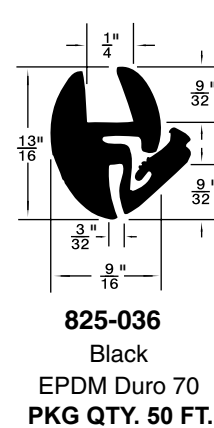

CATALOG 14 SPAENAUR

See section 'R19' for Compound Selection Guide

K