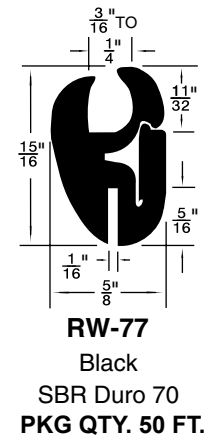

CATALOG 14 SPAENAUR

See section 'R19' for Compound Selection Guide

K