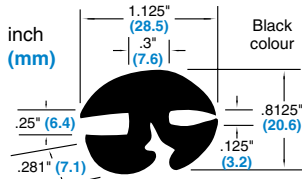

Inch

Two Piece Weatherstrips / Extruded Shapes

Pouce

Bourrelets d'étanchéité deux pièces / Formes extrudées

TWO PIECE SELF-SEALING WEATHERSTRIPS

Continued from Previous Page

Compound: SBR 70 Duro
825-B23-1X Weatherstrip Channel only
 Compound: Santoprene 55-60 Duro
825-B24-1A Weatherstrip Channel only
PKG QTY. 150 FT.

Locking Strip
B-900W

Compound: EPDM 80 Duro
B-900W
 Wedge Only
PKG QTY. 75 FT.

"WEDGE-TITE"
 COMPLETE PACKAGE
 Two-Piece Weatherstrip
825-282A

Pkg. contains:
 825-B24-1A and B-900W
 Black Santoprene 55-60
 Duro Channel + EPDM Wedge
PKG QTY. 150 FT.
 (Helpful Hint: Brush liquid soap into wedge recess before installing wedge section).

 825-B25-1P Santoprene® Duro 60 PKG QTY. 10 Lengths (11' - 6")	 825-B40-1Y SBR Duro 55 PKG QTY. 5 Lengths (10')	 825-223 Neoprene Duro 50 PKG QTY. 50 FT.	 RW-100 SBR Duro 70 PKG QTY. 75 FT.	 825-226 Neoprene Duro 50 PKG QTY. 50 FT.	 825-043 Neoprene Duro 60 PKG QTY. 50 FT.	 825-B03-1C EPDM Duro 70 PKG QTY. 50 FT.
--	--	--	--	--	--	---

825-305 Vinyl Duro 65
 PKG QTY. 150 FT.

RW-136
 Vinyl Duro 75
 PKG QTY. 100 FT.

SPAENAUR

No.	W	H
4530	1/4"	3/4"
4531	1/4"	1"

"T" Shapes
 SBR Duro 65
 PKG QTY. 50 FT.

4625
 SBR Duro 70
 PKG QTY. 5
 Lengths (10')