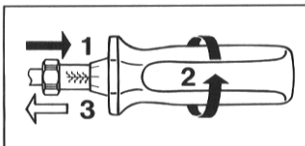

To adjust, turn handle until torque value is shown in handle opening.

\* Not exactly as illustrated

Example to adjust 70 Nm

Torque Range Nm	Increase 1-1/4 Turn Nm
10-60	5
20-120	10
40-200	10
60-300	20

With set screw to fix torque setting, Drive element: Ratchet with sliding square tang

HAZET No. \*5110-1CT especially for mounting spark plugs on motorcycles

SPAENAUR No.	HAZET No.	■	Nm	L mm
—	*5110-1CT	3/8"	10-60	300
992-928	5121 ST	1/2"	20-120	390
992-929	5122 ST	1/2"	40-200	480
992-930	5123 ST	1/2"	60-300	620

### Torque Screwdriver SYSTEM 6000 CT

With automatic close-gap release, palpable and audible when torque setting is reached.

Release accuracy tolerance:  $\pm 5\%$  of values selected

Tightening at torque setting is possible both to the right and left, with micrometer adjustment by simply turning the red ring (1) and the handle at the same time (2), scale value will be locked automatically after releasing the red ring (3).