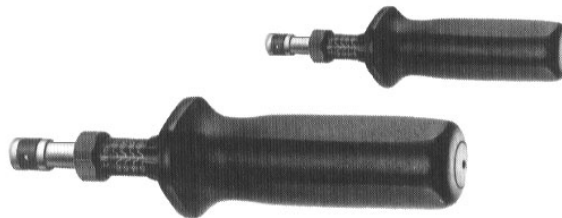

### Torque Screwdriver SYSTEM 6000 CT

With automatic close-gap release, palpable and audible when torque setting is reached.

Release accuracy tolerance:  $\pm 5\%$  of values selected

Tightening at torque setting is possible both to the right and left, with micrometer adjustment by simply turning the red ring (1) and the handle at the same time (2), scale value will be locked automatically after releasing the red ring (3).

With 1/4" inside hexagon drive for screwdriver bits

With 1/4" outside hexagon drive

Torque Range		Increase/Turn		Graduation	
cNm	Nm	cNm	Nm	cNm	Nm
10-120	—	10	—	1	—
—	1-6	—	1	—	0,1

SPAENAUR No.	HAZET No.	Hexagon	cNm	Nm	L mm
992-931	6002 CT	1/4"	10-120	—	170
992-932	6003 CT	1/4"	—	1-6	230