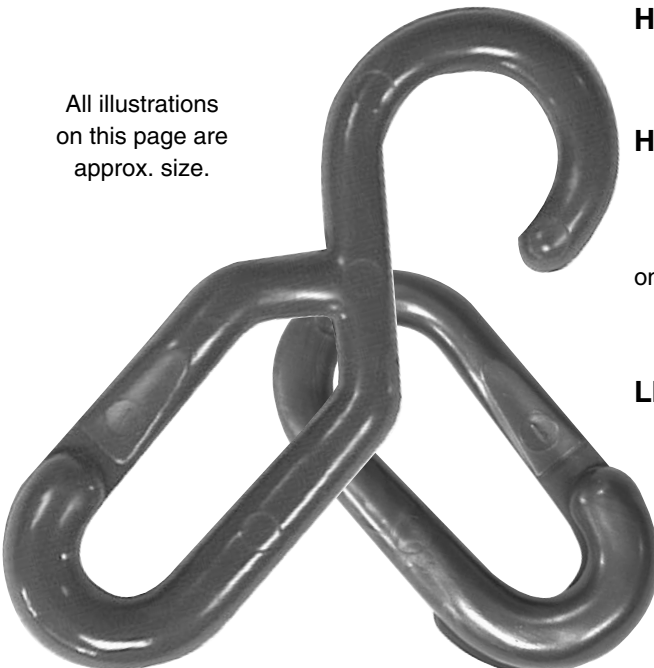

LINK ATTACHMENT - 8 mm Dia. Size

122-043	White	42 mm	14 mm	10 only
122-044	Red	42 mm	14 mm	10 only
122-045	Yellow	42 mm	14 mm	10 only
122-046	Black	42 mm	14 mm	10 only
122-047	Bronze	42 mm	14 mm	10 only
122-048	Silver	42 mm	14 mm	10 only

Plastic Chain, Hook or Link are not to be used for high tensile applications.

All illustrations on this page are approx. size.