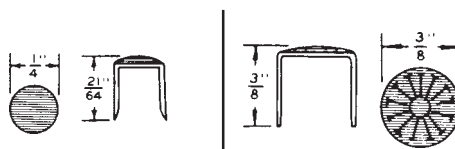

Head 13/32" dia.
Shank 5/8"

SPAENAUR No.	Colour
7476-17	Deep Blue
7476-19	Light Blue
7476-21	Brick Red

Head 7/32" dia.
▲13/32" dia.

SPAENAUR No.	Shank Length	Colour
7493-7	1/2"	Brown
7494-45	1/2"	Nickel
▲7492-45	1/2"	Nickel
7490-7	5/8"	Brown
7490-45	5/8"	Nickel

SOLID BRASS HEAD NAILS

PLAIN BRASS FINISH

Unit Package 1,000

P.C. 139

SPAENAUR No.	UH-1426	UH-1406
Head diameter	1/2"	33/64"
Shank	1/2"	1/2"

P.C. 699

SIDE PRONG RIVETS

STEEL - BRASS PLATED

B-1903

B-1902

Unit Package 100

SPAENAUR No. 112-142

STEEL - Brass Plated
#4 Thumb Tack
3/8" Head Diameter
9/32" Shank Length
Unit Package - 1,000

CATALOG 13