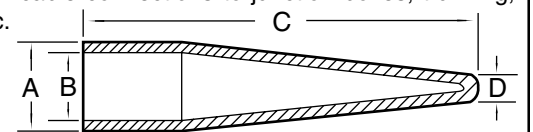

METRIC SIZES Multi-cable Grommet 315-665

Max. Panel Thick. 2 mm O/A Lgth. 34 mm
This new grommet is designed to take a range of cable sizes from 8 mm up to 17 mm diameter. The sleeve is graduated so it can be cut to the appropriate size when the grommet is fitted into a 20 mm hole. Unit Package 100

Cable Shrouds. These flexible PVC shrouds are designed to provide protection for cable connections to junction boxes, trunking, security systems, etc.