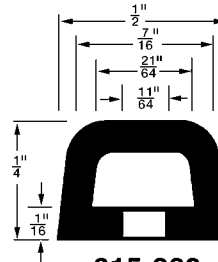

315-289

Fits #8 Pan Head