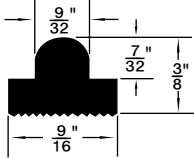

Mushroom and Stem Bumpers

Inch

Butoirs type champignons et à tige

Pouces

Material: SBR, Natural Rubber or as noted.

Hardness: 50 to 65 Durometer

Colour: Black, unless otherwise shown.

315-016

Door Silencers

◁ Grey Colour ▷

Used on
Steel Door Frames

Used on
Wood Door Frames

BOLT CAP BUMPER

Fits #12 Pan Head

Fits #8 Pan Head

Priced
Singly

32 Styles
700 Pieces

Shipping wt. 6.19 kg (13-1/2 lbs.)

ASSORTMENT
ASSORTMENT 805-621

General Purpose
RUBBER BUMPERS

"Most Popular Selected Sizes"

Large Size Grey enameled Steel Drawer will fit
Slide Racks, shown on page A3.

CATALOG 13