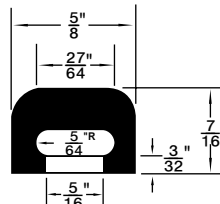

BOLT CAP BUMPER

RB-30

Fits #12 Pan Head