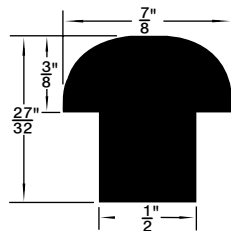

Mushroom and Stem Bumpers

Inch

Butoirs type champignons et à tige

Pouces

Material: SBR, Natural Rubber or as noted.

Hardness: 50 to 65 Durometer

Colour: Black, unless otherwise shown.

4034

Door Silencers

◁ Grey Colour ▷

Used on
Steel Door Frames

Used on
Wood Door Frames

BOLT CAP BUMPER

Fits #12 Pan Head

Fits #8 Pan Head

Priced
Singly

32 Styles
700 Pieces

Shipping wt. 6.19 kg (13-1/2 lbs.)

ASSORTMENT
ASSORTMENT 805-621

General Purpose
RUBBER BUMPERS

"Most Popular Selected Sizes"

Large Size Grey enameled Steel Drawer will fit
Slide Racks, shown on page A3.

CATALOG 13