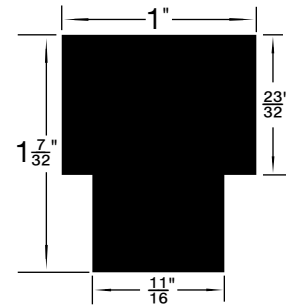

Mushroom and Stem Bumpers

Inch

Butoirs type champignons et à tige

Pouces

Material: SBR, Natural Rubber or as noted.

Hardness: 50 to 65 Durometer

Colour: Black, unless otherwise shown.

Door Silencers

◁ Grey Colour ▷

Used on
Steel Door Frames

Used on
Wood Door Frames

BOLT CAP BUMPER

Fits #12 Pan Head

Fits #8 Pan Head

RB-326

Priced
Singly

32 Styles
700 Pieces

Shipping wt. 6.19 kg (13-1/2 lbs.)

ASSORTMENT
ASSORTMENT 805-621

General Purpose
RUBBER BUMPERS

"Most Popular Selected Sizes"

Large Size Grey enameled Steel Drawer will fit
Slide Racks, shown on page A3.

CATALOG 13