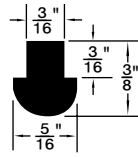

## Butoirs type champignons et à tige

Pouces

**Material:** SBR, Natural Rubber or as noted.

**Hardness:** 50 to 65 Durometer

**Colour:** Black, unless otherwise shown.

**RB-67** (White)  
Duro 60-70

**315-467**  
Polyethylene  
(Rigid)