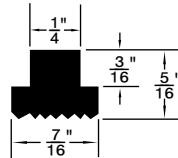

Mushroom and Stem Bumpers

Inch

Butoirs type champignons et à tige

Pouces

Material: SBR, Natural Rubber or as noted.

Hardness: 50 to 65 Durometer

Colour: Black, unless otherwise shown.

315-014

Door Silencers

◁ Grey Colour ▷

Used on
Steel Door Frames

Used on
Wood Door Frames

BOLT CAP BUMPER

Fits #12 Pan Head

Fits #8 Pan Head

Priced
Singly

32 Styles
700 Pieces

Shipping wt. 6.19 kg (13-1/2 lbs.)

ASSORTMENT
ASSORTMENT 805-621

General Purpose
RUBBER BUMPERS

"Most Popular Selected Sizes"

Large Size Grey enameled Steel Drawer will fit
Slide Racks, shown on page A3.

CATALOG 13