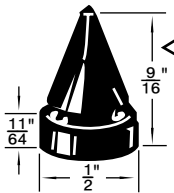

Door Silencers

RB-155