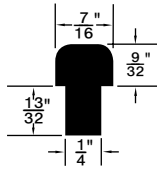

# Mushroom and Stem Bumpers

Inch

## Butoirs type champignons et à tige

Pouces

**Material:** SBR, Natural Rubber or as noted.

**Hardness:** 50 to 65 Durometer

**Colour:** Black, unless otherwise shown.

**RB-67** (White)  
Duro 60-70

**315-467**  
Polyethylene  
(Rigid)