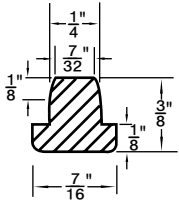

# Mushroom and Stem Bumpers

Inch

## Butoirs type champignons et à tige

Pouces

**Material:** SBR, Natural Rubber or as noted.

**Hardness:** 50 to 65 Durometer

**Colour:** Black, unless otherwise shown.

**RB-67** (White)  
Duro 60-70

**315-467**  
Polyethylene  
(Rigid)

## BOLT CAP BUMPER

**RB-30**

Fits #12 Pan Head

**315-289**

Fits #8 Pan Head

**RB-326**

Priced  
Singly

**32 Styles**  
**700 Pieces**