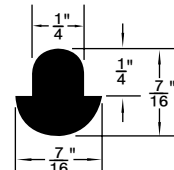

Mushroom and Stem Bumpers

Inch

Butoirs type champignons et à tige

Pouces

Material: SBR, Natural Rubber or as noted.

Hardness: 50 to 65 Durometer

Colour: Black, unless otherwise shown.

315-015

Door Silencers

◁ Grey Colour ▷

Used on
Steel Door Frames

Used on
Wood Door Frames

BOLT CAP BUMPER

Fits #12 Pan Head

Fits #8 Pan Head

Priced
Singly

32 Styles
700 Pieces

Shipping wt. 6.19 kg (13-1/2 lbs.)

ASSORTMENT
ASSORTMENT 805-621

General Purpose
RUBBER BUMPERS

"Most Popular Selected Sizes"

Large Size Grey enameled Steel Drawer will fit
Slide Racks, shown on page A3.

CATALOG 13