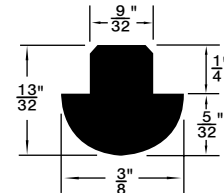

Mushroom and Stem Bumpers

Inch

Butoirs type champignons et à tige

Pouces

Material: SBR, Natural Rubber or as noted.

Hardness: 50 to 65 Durometer

Colour: Black, unless otherwise shown.

315-053

Door Silencers

◁ Grey Colour ▷

Used on
Steel Door Frames

Used on
Wood Door Frames

BOLT CAP BUMPER

Fits #12 Pan Head

Fits #8 Pan Head

Priced
Singly

32 Styles
700 Pieces

Shipping wt. 6.19 kg (13-1/2 lbs.)

ASSORTMENT
ASSORTMENT 805-621

General Purpose
RUBBER BUMPERS

"Most Popular Selected Sizes"

Large Size Grey enameled Steel Drawer will fit
Slide Racks, shown on page A3.

CATALOG 13