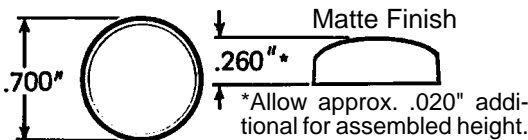

POP-ON SCREW COVERS and BASES for 1/4" (M6) Dia. Screws

SCREW COVERS

SPAENAUR No.	Colour	SPAENAUR No.	Colour
315-953	White	315-960	Tan
315-954	Cream	315-961	Choc. Brown
315-955	Light Beige	315-962	Med. Brown
315-956	Oyster White	315-963	Black
315-957	Light Grey	315-964	Pacific Blue
315-958	Dark Grey	315-965	Chrome
315-959	Indus. Beige	Cover Material: UV Stabilized Polypropylene