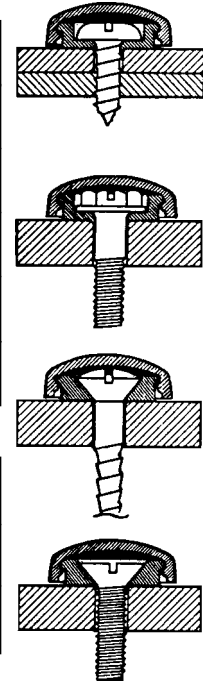

### HOW TO ORDER

1. Select by screw gauge size appropriate washer base, either flat or countersunk, from charts at right. (Base colour is not important as cap will completely cover.)
2. Select colour of Snapcap from chart below, using same screw gauge size as for washer base.

### Flat Washer Base

For Screw Dia.	SPAENAUR No.
2 to 3 ga. or M3	315-904 7/32" I.D.
4 to 5 ga. or M3.5	315-905 17/64" I.D.
6 to 8 ga. or M4	315-906 5/16" I.D.
10 ga. or M5	317-472 29/64" I.D.
12 to 14 ga. or M6	315-907 29/64" I.D.

### Ctsk. Washer Base

4 to 5 ga. or M3.5	315-909
6 to 8 ga. or M4	315-910
10 to 12 ga. or M5	315-911

Colours and Sizes not listed - available as SPECIAL ORDER

COLOUR of CAPS	2 ga. to 3 ga. or M3 25/64" O.D., 1/8" O.H.	4 ga. to 5 ga. or M3.5 7/16" O.D., 11/64" O.H.	6 ga. to 8 ga. or M4 17/32" O.D., 13/64" O.H.	10 ga. to 14 ga. or M5 to M6 41/64" O.D., 15/64" O.H.
	ORDER BY SPAENAUR NUMBERS LISTED BELOW			
White Satin	315-900	315-901	315-902	315-903
White Antique	-	-	315-912	315-926
Canary Yellow	-	-	315-913	315-927
Pastel Gold	-	-	315-914	315-928
Honey Maple	-	315-940	315-915	315-929
Mahogany	-	-	315-916	315-930
Sandalwood	-	-	315-917	315-931
Olive Green	-	-	315-918	315-932
Royal Blue	-	-	315-919	315-933
Smith Red	-	-	315-920	315-934
Black Satin	315-941	-	315-921	315-935
Teak	-	-	315-922	315-936
Silver Metallic	-	-	315-923	315-937
Gold Metallic	-	-	315-924	315-938
Copper Metallic	-	-	-	-
Cream	-	-	315-943	315-966

### SCREW BASES

Washer Base Material is Nylon - Natural Colour  
Flat Washer Base for Round and Pan Head Screws

SPAENAUR No.	A	B	C	D
315-951	.125"	.620"	.245"	.490"

Ctsk. Washer Base for Countersunk Screws