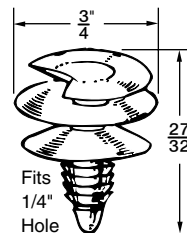

C-1096
(9818648)
Panel Fastener, Nylon
General Motors Cars '71-'72
Unit Package 100