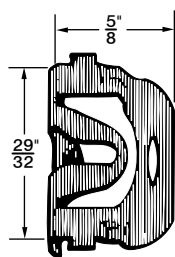

C-1086
(9808241)
Clip, Windshield or Back Window
Reveal Moulding
Buick '71
Chev. Pass, Camaro '70-'71,
Pontiac Tempest '70-'71
Unit Package 50