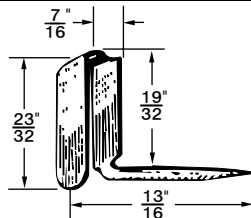

086-628
(20119536)
Fasteners, Door and Quarter
Trim Panel:
General Motors '79/.
Unit Package 50