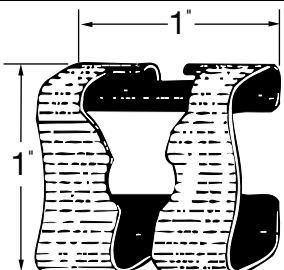

C-1088 (4542715)
Window Regulator to Channel Clip
G.M. Cars 1965 - '71
Unit Package 50