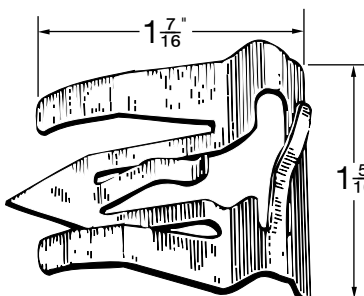

**C-1096**  
(9818648)  
Panel Fastener, Nylon  
General Motors Cars '71-'72  
*Unit Package 100*

**C-1130**  
(332364 & 4004569)  
Clip, Plastic Shield Fenders  
and Engine Compartment  
Chevrolet and  
American Motors '73  
*Unit Package 100*

**C-1088** (4542715)  
Window Regulator to Channel Clip  
G.M. Cars 1965 - '71  
*Unit Package 50*

**086-628**  
(20119536)  
Fasteners, Door and Quarter  
Trim Panel:  
General Motors '79/.  
*Unit Package 50*