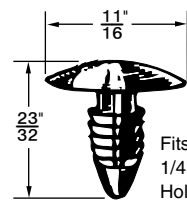

C-1130
(332364 & 4004569)
Clip, Plastic Shield Fenders
and Engine Compartment
Chevrolet and
American Motors '73
Unit Package 100