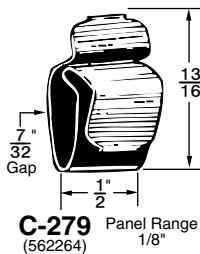

H

* See page K30 for 876-024 Moulding Clip Remover Tool used with C-1023 and similar clips.

P.C. 086, 202

CATALOG 13