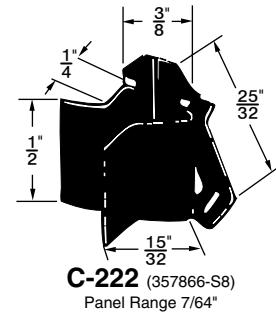

H

* See page K30 for 876-024 Moulding Clip Remover Tool used with C-1023 and similar clips.

P.C. 086, 202

CATALOG 13