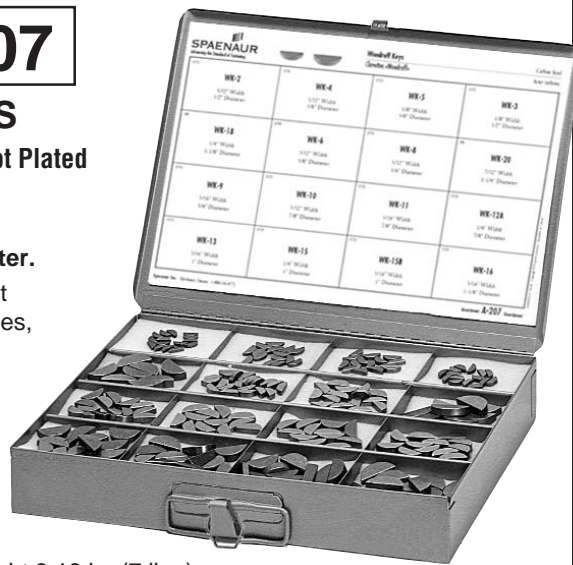

Dimensions in Inches

SPAENAU No.		SIZE (A) Width x Dia. (B)	Unit Package	SPAENAU No.		SIZE (A) Width x Dia. (B)	Unit Package
Carbon Steel	Nickel Alloy			Carbon Steel	Nickel Alloy		
WK-30		1/16 x 3/8	25	WK-16		3/16 x 1-1/8	25
131-001		1/8 x 3/8	25	WK-17		7/32 x 1-1/8	25
WK-1		1/16 x 1/2	25	WK-18	131-003	1/4 x 1-1/8	25
WK-2		3/32 x 1/2	25	WK-18C		5/16 x 1-1/8	25
WK-3		1/8 x 1/2	25	WK-19		3/16 x 1-1/4	25
WK-4		3/32 x 5/8	25	WK-20		7/32 x 1-1/4	25
WK-5		1/8 x 5/8	25	WK-21	131-004	1/4 x 1-1/4	25
WK-6		5/32 x 5/8	25	WK-21D		5/16 x 1-1/4	25
WK-6-1		3/16 x 5/8	25	WK-21-E		3/8 x 1-1/4	25
WK-7		1/8 x 3/4	25	WK-22		1/4 x 1-3/8	25
WK-8		5/32 x 3/4	25	WK-23		5/16 x 1-3/8	25
WK-9		3/16 x 3/4	25	WK-23F		3/8 x 1-3/8	25
WK-9-1		1/4 x 3/4	25	WK-24		1/4 x 1-1/2	25
WK-10		5/32 x 7/8	25	WK-25		5/16 x 1-1/2	25
WK-11		3/16 x 7/8	25	WK-25G		3/8 x 1-1/2	25
WK-12		7/32 x 7/8	25	WK-27		1/4 x 2-1/8	25
WK-12A		1/4 x 7/8	25	WK-28		5/16 x 2-1/8	25
WK-13		3/16 x 1	25	WK-29	131-005	3/8 x 2-1/8	25
WK-14	131-002	7/32 x 1	25	WK-29S		5/16 x 2-3/4	25
WK-15		1/4 x 1	25	WK-29TX		3/8 x 2-3/4	25
WK-15B		5/16 x 1	25	WK-31		3/4 x 3-1/2	10

**ASSORTMENT**  
**ASSORTMENT** **A-207**

**WOODRUFF KEYS**  
**SAE 1035 CARBON STEEL - Not Plated**  
**16 Sizes 210 Pieces**  
**INCH SIZES from**  
**1/2" diameter to 1-1/4" diameter.**

A good general purpose assortment for garages, machine shops, factories, and implement maintenance.

Put up in a REGULAR SIZE grey enamelled STEEL drawer. All bins are SCOOPED for easy removal of contents.

Drawer will fit into the Slide Racks shown on page A2.

Priced Singly Shipping weight 3.18 kg (7 lbs.)