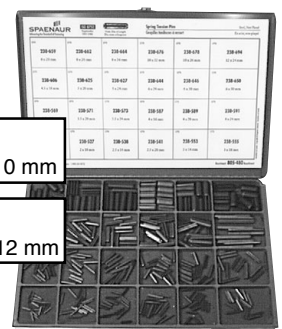

Lgth. in mm	ORDER BY SPAENAUER NUMBERS LISTED BELOW							Unlisted sizes usually available in min. lots of 500 or more, per size. Price & delivery upon request.
16								
18								
20		240-518						
22			240-521					
24	240-515	240-533						
26		240-519	240-522					
30	240-516		240-523					
36		240-520	240-535					
40		240-534						
45								
50	240-517							
55								

UNIT PACKAGE 50

UNIT PACKAGE 25

Slotted Spring Tension Pins

~ ISO 8752

~ DIN EN ISO 8752
~ DIN 1481

ASSORTMENT ASSORTIMENT 805-479

STAINLESS STEEL
Metric 24 Sizes - 350 Pieces Dia.: 2 mm - 10 mm

ASSORTMENT ASSORTIMENT 805-480

Not Plated **SPRING STEEL** - Metric
24 Sizes - 350 Pieces Dia.: 2 mm - 12 mm

Regular size welded STEEL drawer is finished in Grey enamel.

Inside lid label shows Spaenaur No., size and data.

Drawer will fit into the Slide Racks shown on page A2. Assortment shipping wt. 2.95 kg (6-1/2 lbs.)