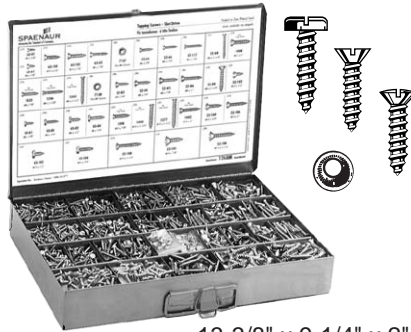

Excellent "Auto Body Shop" favourite.  
Red enamelled STEEL box.  
12 SCOOPED bins, 24 regular bins.  
Shipping weight 5.22 kg (11-1/2 lbs.)

**REGULAR SIZE ASSORTMENT**

**ASSORTMENT 1268M**

**Slotted Pan, Oval & Flat Head TAPPING SCREWS (Type AB)**

Contains 1000 Pieces, in 36 Sizes,  
ranging from #4 x 3/8" to #14 x 1-1/4"

**ALL SCREWS NICKEL OR ZINC PLATED**

13-3/8" x 9-1/4" x 2"

Grey enamelled metal box.  
Hinged lid, SCOOPED bins & dividers.  
Fits SPAENAUR Slide Racks  
shown on page A2.  
Shipping weight 4.08 kg (9 lbs.)

**SPECIAL ASSORTMENT**

**ASSORTMENT B-573**

**Slotted & Phillips Pan Head TAPPING SCREWS (Type AB)**

36 Varieties - 1000 Pieces  
Sizes range from #4 to #14 ga.

**ALL SCREWS ZINC PLATED**

16-1/4" x 11-3/4" x 2"

Excellent "General Purpose" kit.  
Red enamelled STEEL box.  
12 SCOOPED bins, 24 regular bins.  
Shipping weight 5.33 kg (11-3/4 lbs.)

**INCH SIZE**

**ASSORTMENT 805-526**

**TYPE "AB"**

**18-8 Stainless Steel TAPPING SCREWS**