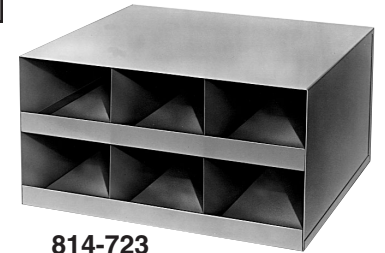

**814-710**

**814-722**

**KEY STOCK RACK**

Designed to hold material used in the manufacture of keyways which generally run from 1/8 inch square up to 3/4 inches square and approximately 12 inches long. Offers a total of 10 compartments for the convenient storage of stock of 10 different sizes. Keyhole slots permit wall mounting. Contents not included.

**814-001**

**THREADED ROD CABINET**

Separates and holds threaded rods, as tall as 36 inches (914.4 mm) and as short as 13 inches (330.2 mm), in 18 separate compartments, 2 inches (50.8 mm) in diameter.

**814-709**

**No. 814-008**

Special base for storage bins and cabinets

*All items Priced Singly.*

**WELDING ROD CABINET**

Holds standard welding rod up to 18 inches long. There are six openings, each 18-1/16 inches deep by 4 inches high by 5-1/4 inches wide.

**814-723**

**DURHAM STORAGE BIN INFORMATION**

<b>SPAENAU No.</b>	<b>Width Inches</b>	<b>Height Inches</b>	<b>Depth Inches</b>	<b>No. of Bins/ Sections</b>	<b>Bin Width Inches</b>	<b>Bin Height Inches</b>	<b>Bin Depth Inches</b>	<b>Weight kg (lbs.)</b>
<b>814-722</b>	12-1/4	12	6-1/4	10	VARIOUS	9	3	2.7 (6)
<b>814-723</b>	16-1/8	8-1/8	18-1/2	6	5-1/4	4	18	8.2 (18)
<b>814-711</b>	17-7/8	42	12	21	5-3/8	5-3/8	11-7/8	16.8 (37)
<b>814-036</b>	17-7/8	42	12	36	4	4-1/2	11-7/8	22.7 (50)
<b>814-709</b>	33-3/4	5-1/4	12	8	4	5-1/4	11-7/8	6.8 (15)
<b>814-710</b>	33-3/4	11-1/2	12	16	4	5-1/8	11-7/8	11.3 (25)
<b>814-018</b>	33-3/4	19-1/4	12	18	5-1/4	6-3/8	11-7/8	17.2 (38)
<b>814-712</b>	33-3/4	23-7/8	12	24	5-3/8	5-1/2	11-7/8	20.0 (44)
<b>814-713</b>	33-3/4	19-1/4	12	32	4	4-1/2	11-7/8	18.6 (41)
<b>814-714</b>	33-3/4	23-7/8	12	40	4	4-1/2	11-7/8	22.7 (50)
<b>814-042</b>	33-3/4	42	12	42	5-3/8	5-1/2	11-7/8	32.2 (71)
<b>814-056</b>	33-3/4	42	12	56	4-7/8	5-1/8	11-7/8	34.0 (75)
<b>814-072</b>	33-3/4	42	12	72	4	4-1/2	11-7/8	36.3 (80)
<b>814-001</b>	24-1/8	24	6-7/8	18	-	-	-	7.3 (16)
<b>814-008</b>	34-1/8	5-3/4	12-1/4	-	-	-	-	8.2 (18)