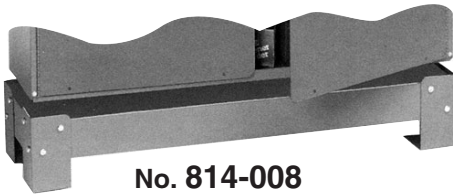

**814-710**

**814-722**

**KEY STOCK RACK**

Designed to hold material used in the manufacture of keyways which generally run from 1/8 inch square up to 3/4 inches square and approximately 12 inches long. Offers a total of 10 compartments for the convenient storage of stock of 10 different sizes. Keyhole slots permit wall mounting. Contents not included.

**814-001**

**THREADED ROD CABINET**

Separates and holds threaded rods, as tall as 36 inches (914.4 mm) and as short as 13 inches (330.2 mm), in 18 separate compartments, 2 inches (50.8 mm) in diameter.

**814-709**

**No. 814-008**

Special base for storage bins and cabinets

*All items Priced Singly.*

**WELDING ROD CABINET**

Holds standard welding rod up to 18 inches long. There are six openings, each 18-1/16 inches deep by 4 inches high by 5-1/4 inches wide.